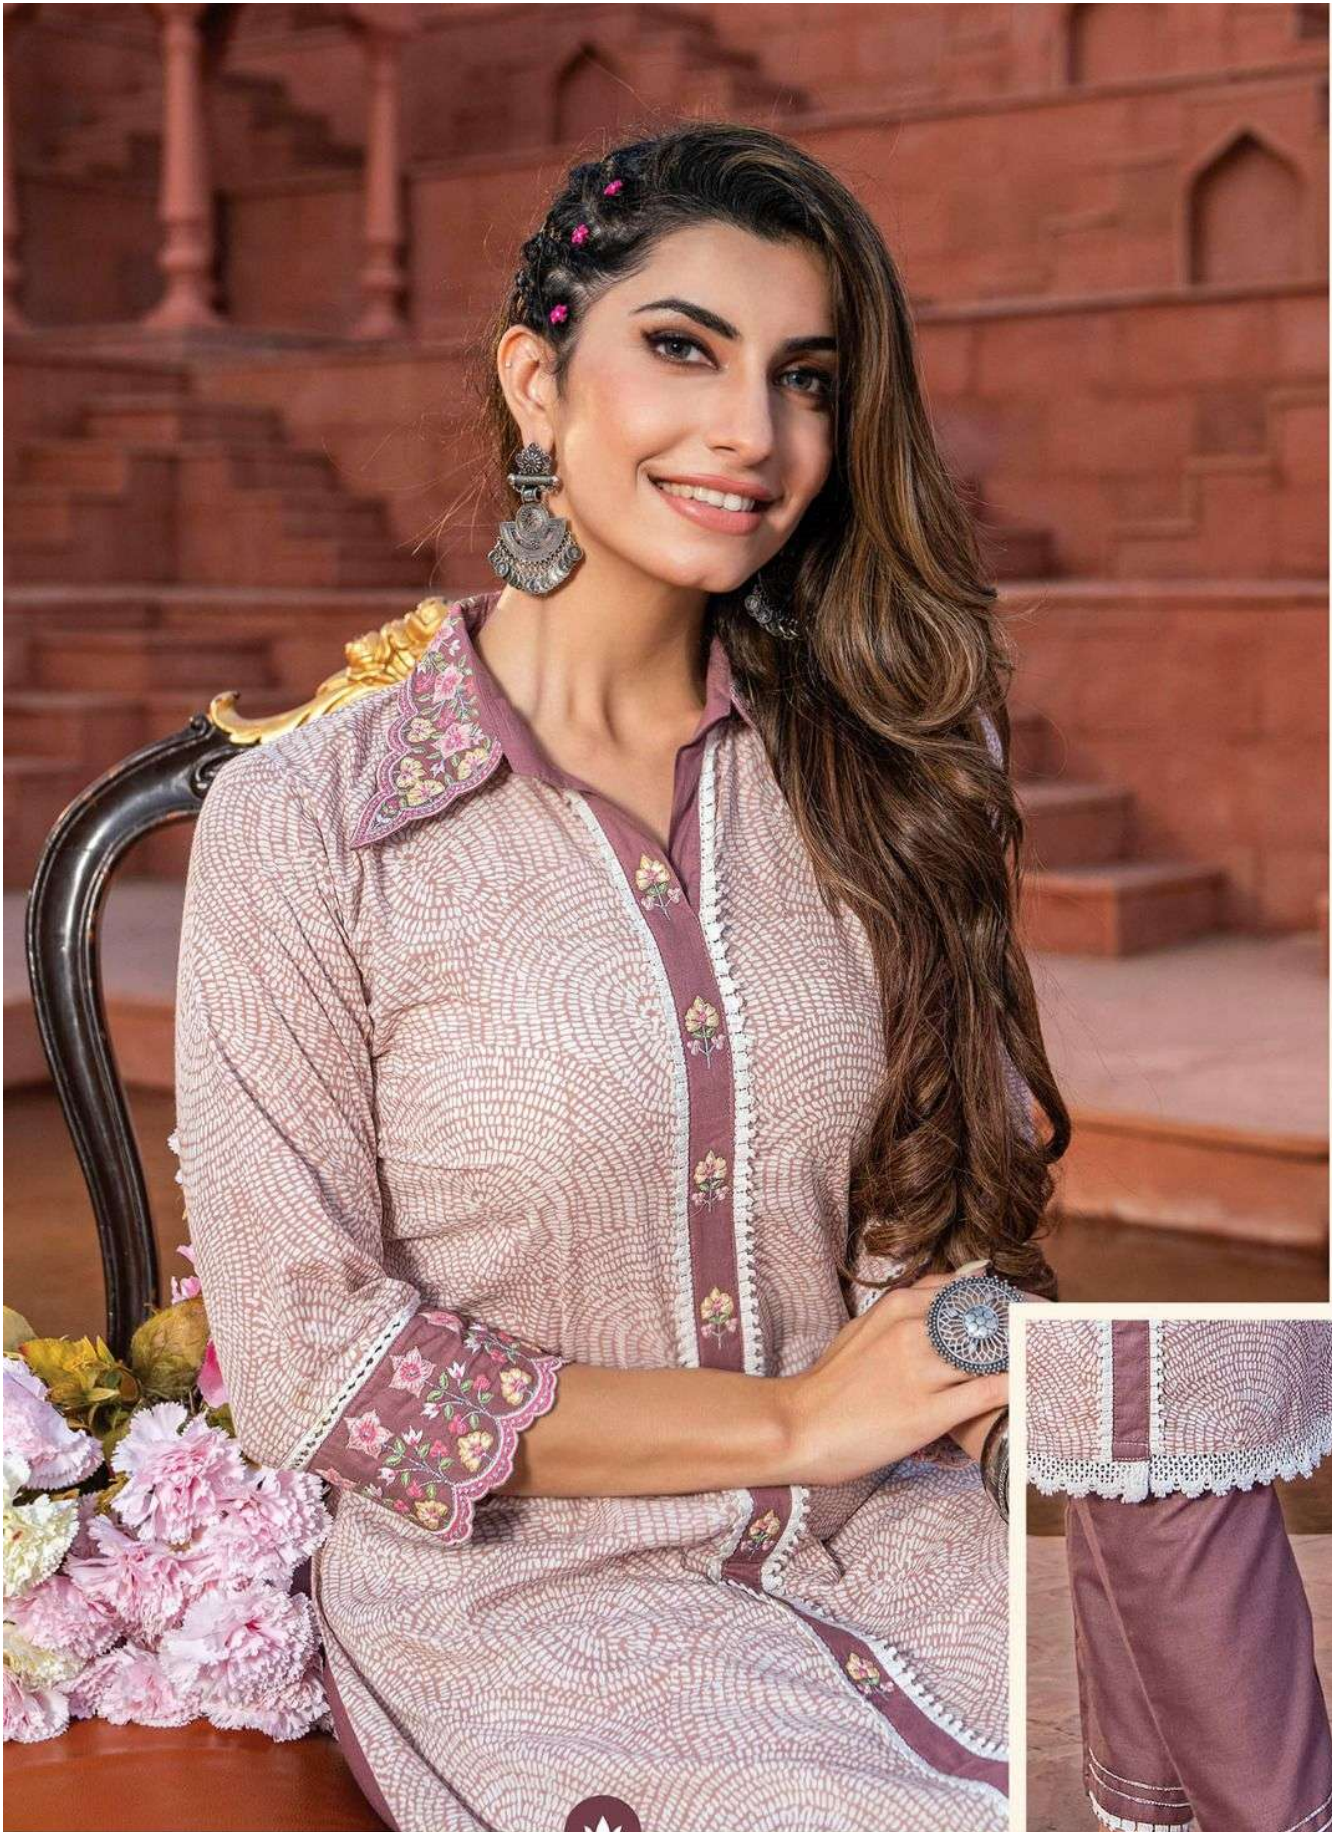

SHANAYA

GOLDEN MOMENT

the indian traditional fashion is vast and influential throughout the world. it is one of the richest cultures. indian fashion has kept its signature

SEASON SHADES

When a person is in fashion, all they do is right

SHANAYA 001

SHANAYA 002

GET BEAUTY

perfect and untouched for fashion to come

SHANAYA 003

MAJESTIC APPEAL

the very silhouette and styling of this outfit provs quite flattering for most body types of renders majestic appea