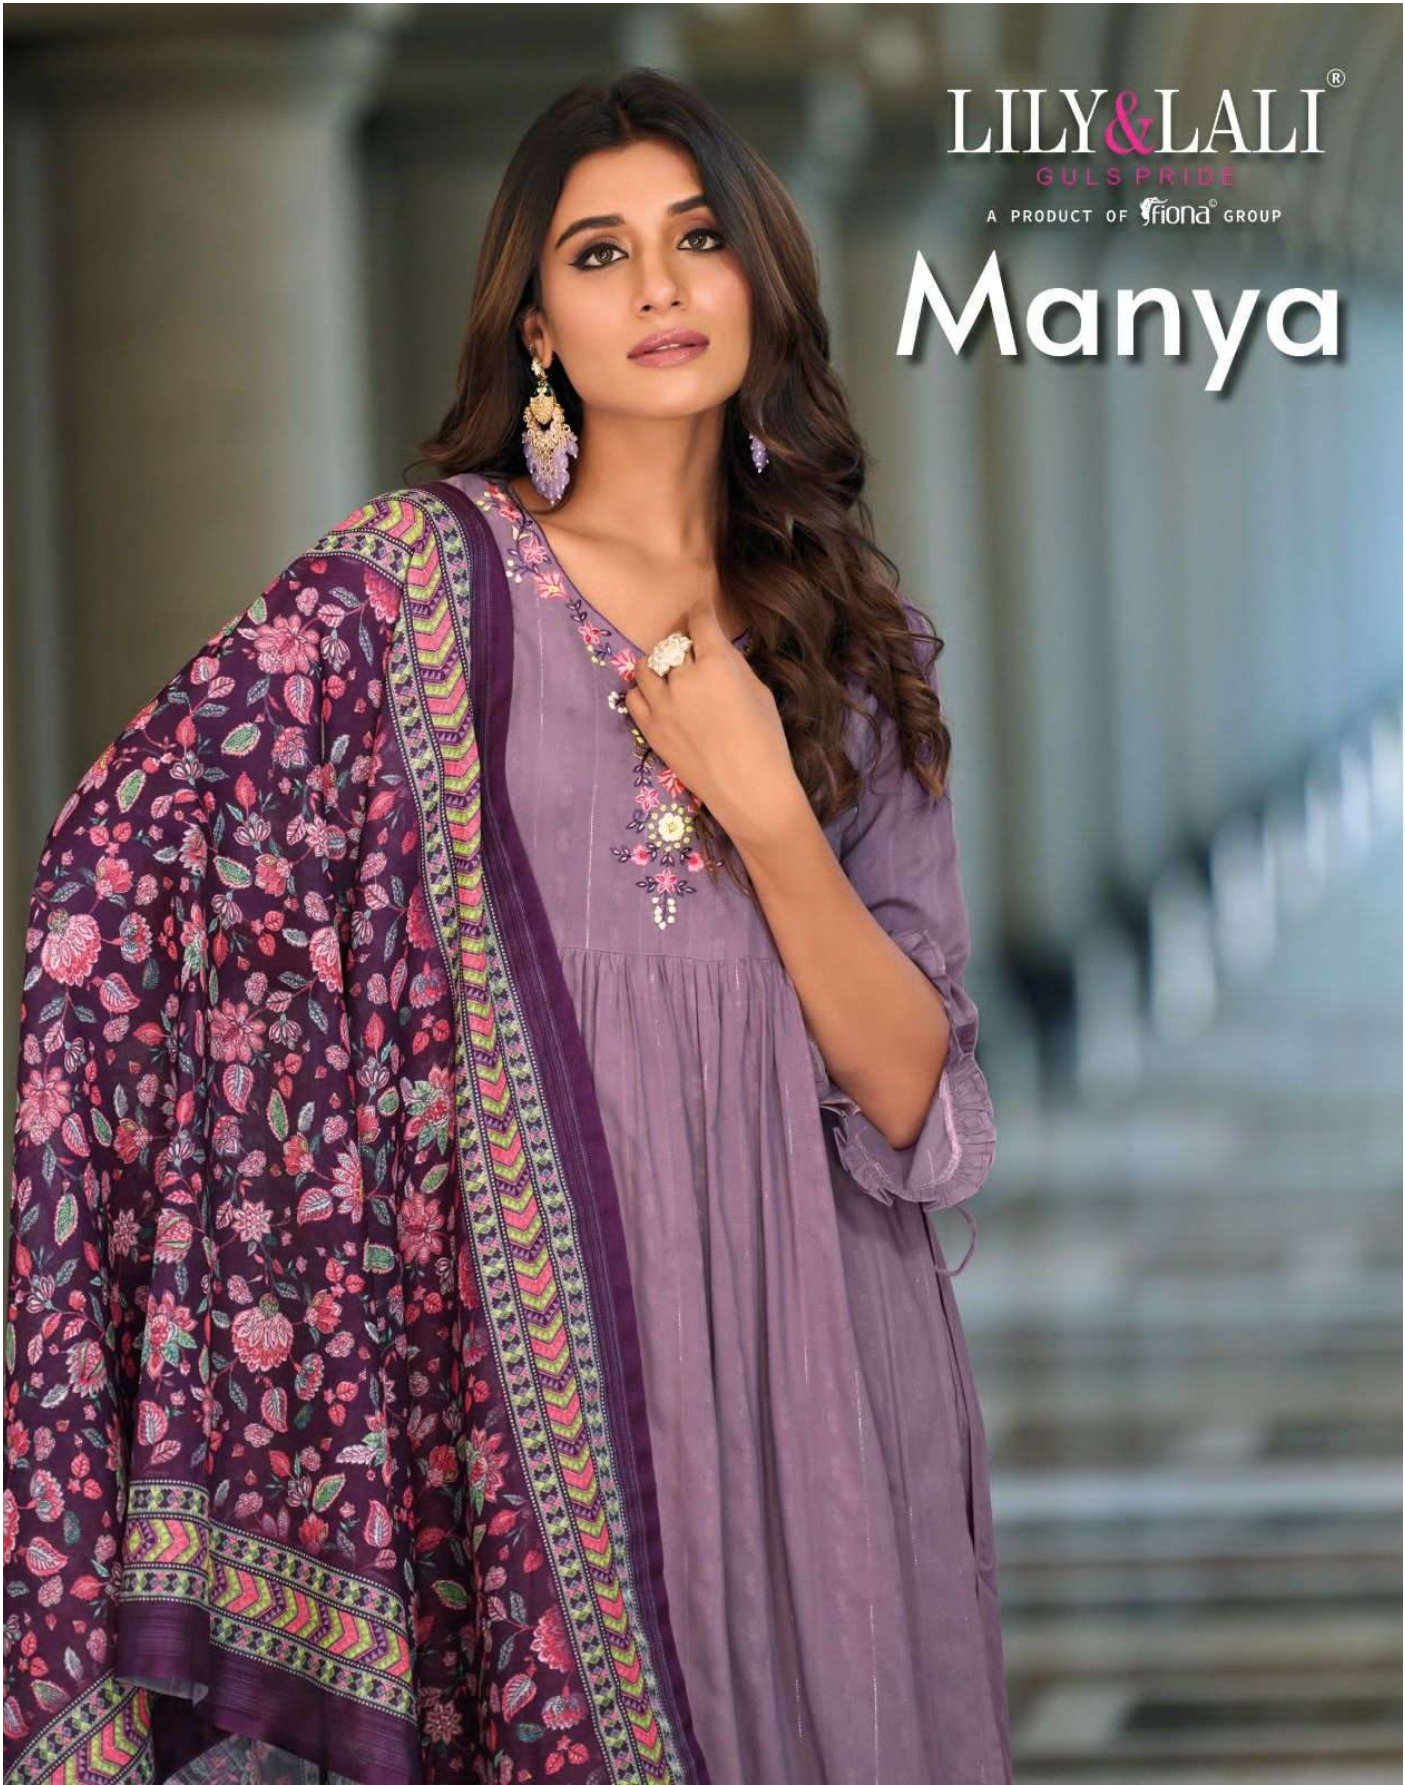

LILY & LALI®
GULSPRIDE

A PRODUCT OF *fiona*® GROUP

Manya