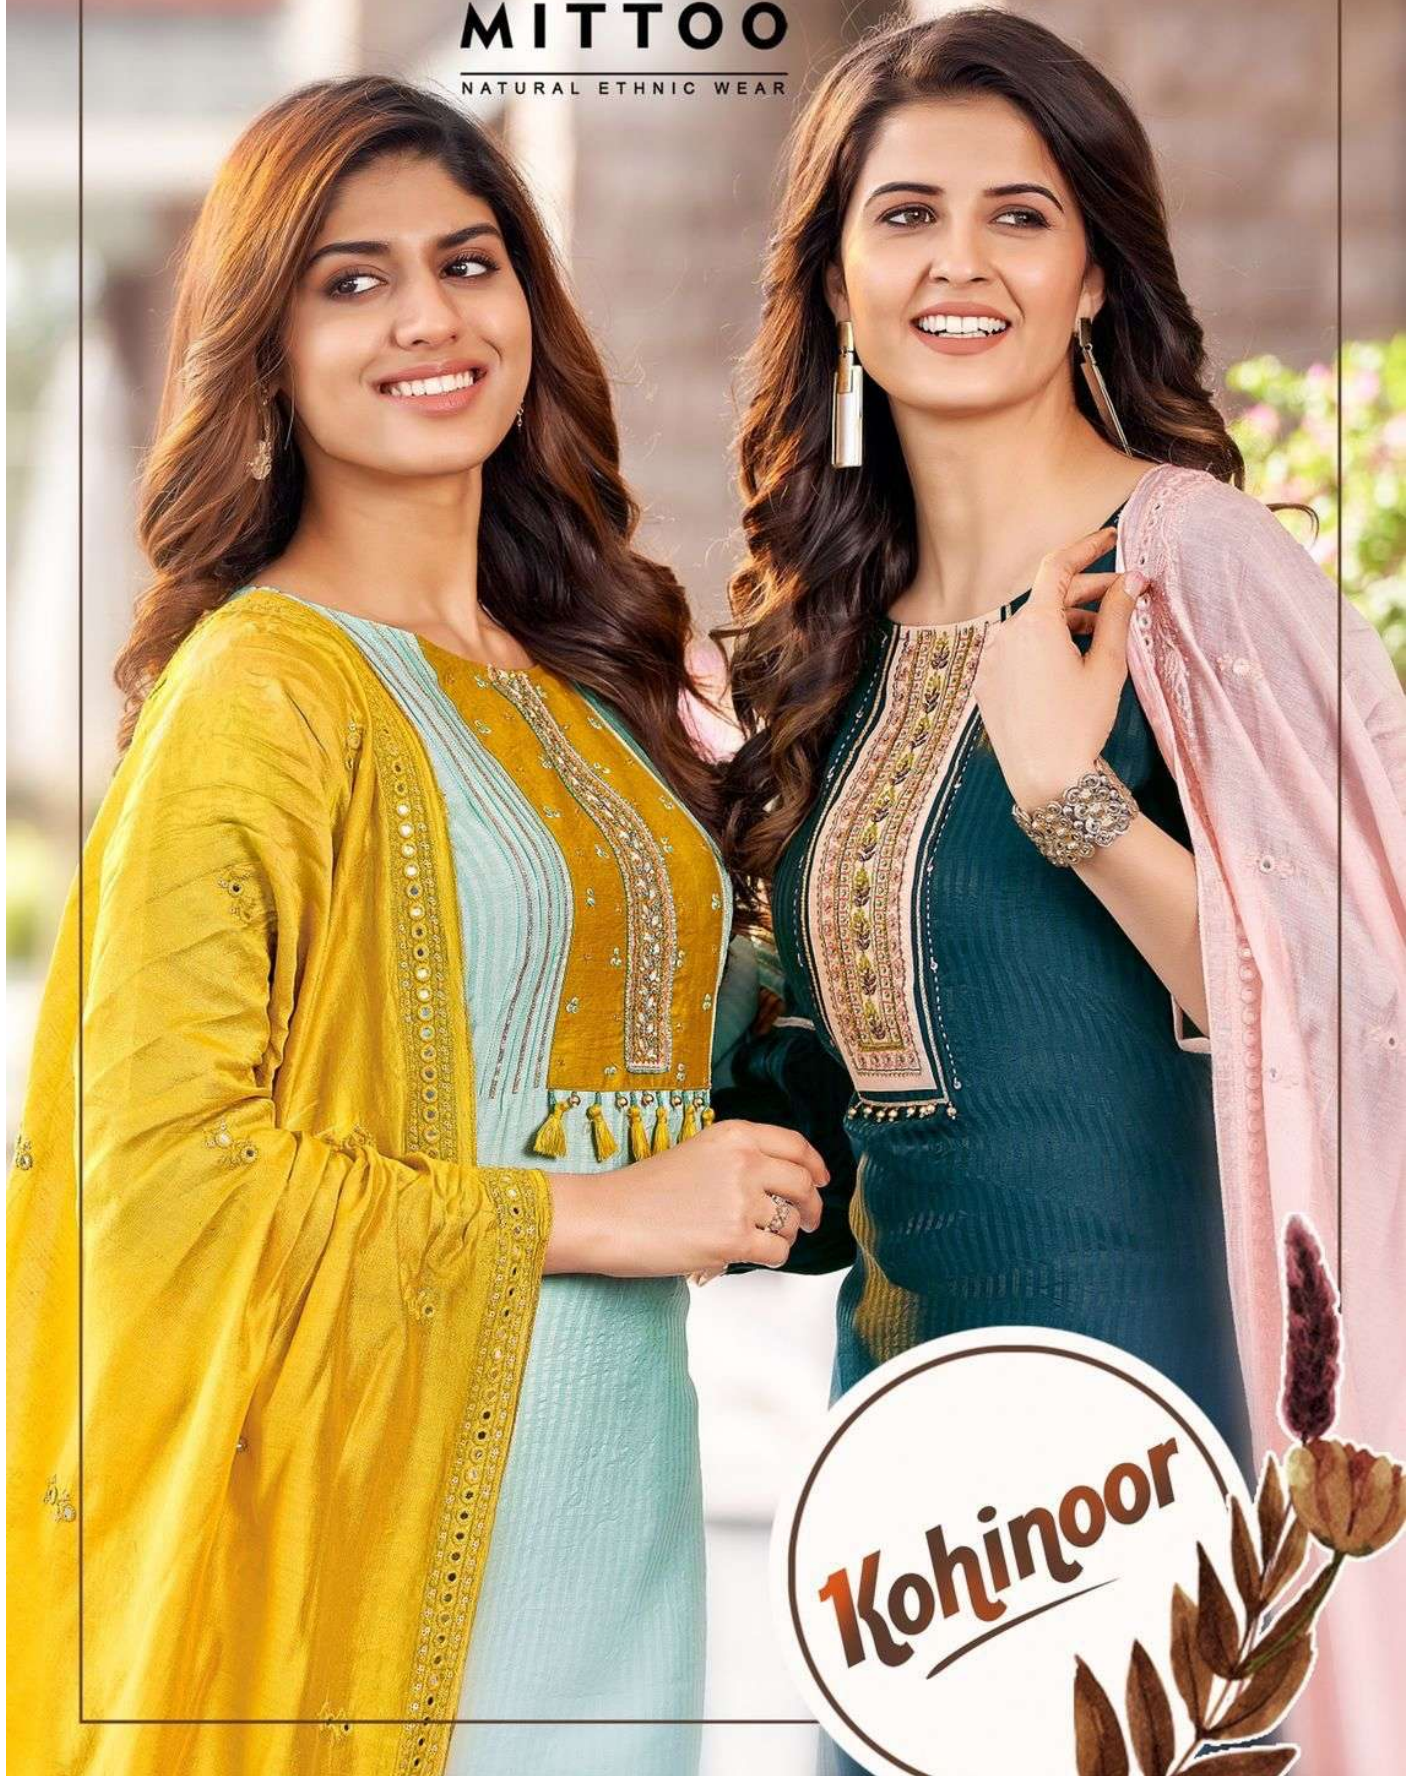

MITTOO

NATURAL ETHNIC WEAR

Kohinoor