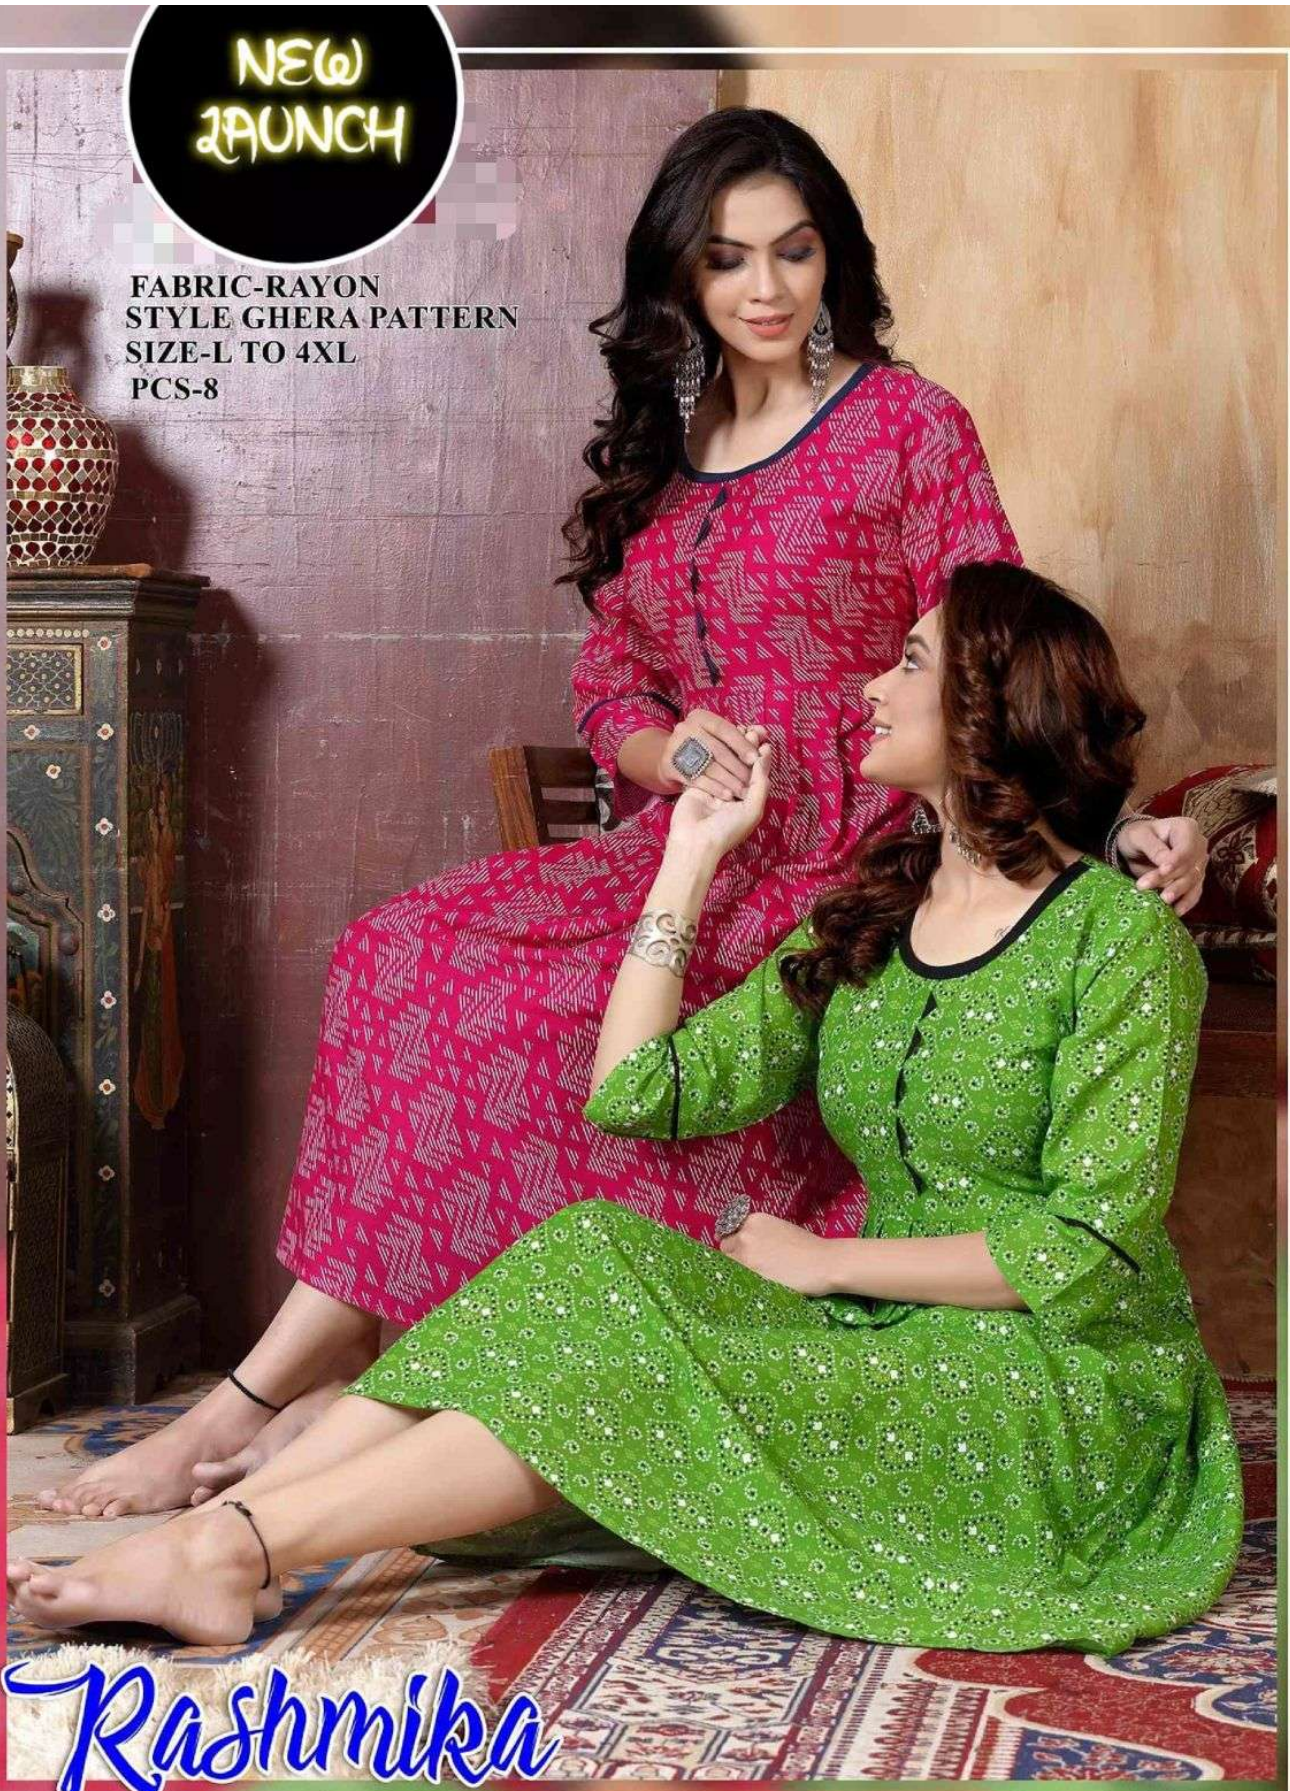

NEW
LAUNCH

FABRIC-RAYON
STYLE GHERA PATTERN
SIZE-L TO 4XL
PCS-8

Rashmika

001

002

003

004

*Colored
threads*

*variety of
Designer*

005

007

008

NEW
LAUNCH

FABRIC-RAYON
STYLE GHERA PATTERN
SIZE-L TO 4XL
PCS-8

Rashmika