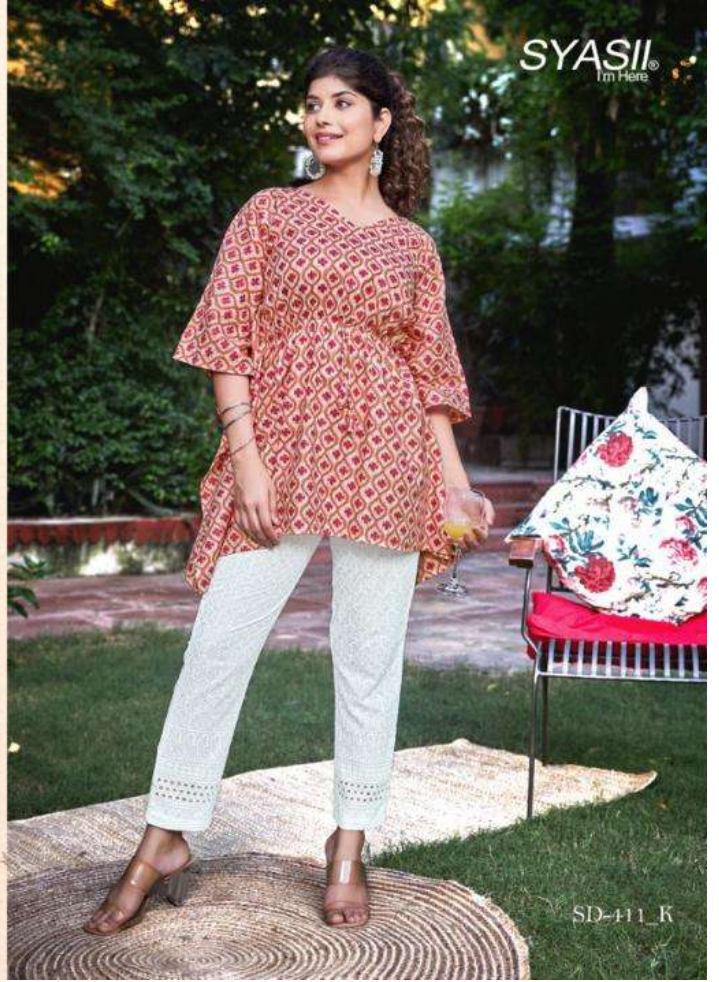

SYASII®  
I'm Here

TOPSY VOL.02

The elegant flaunts a refined taste in ethnic wear.

SYASII®  
I'm Here

SD-405\_K

SYASII®  
I'm Here

SD-409\_K

The elegant flaunts a refined taste in ethnic wear.

SYASII®  
I'm Here

SD-411\_K

DON'T DREAM IT,  
WEAR IT THE  
BRIGHT AND  
CAPTIVATING **AURA...**

**SYASII**  
I'm Here

SD-412\_K

F A I S H I O N

SD-405\_K

SD-406\_K