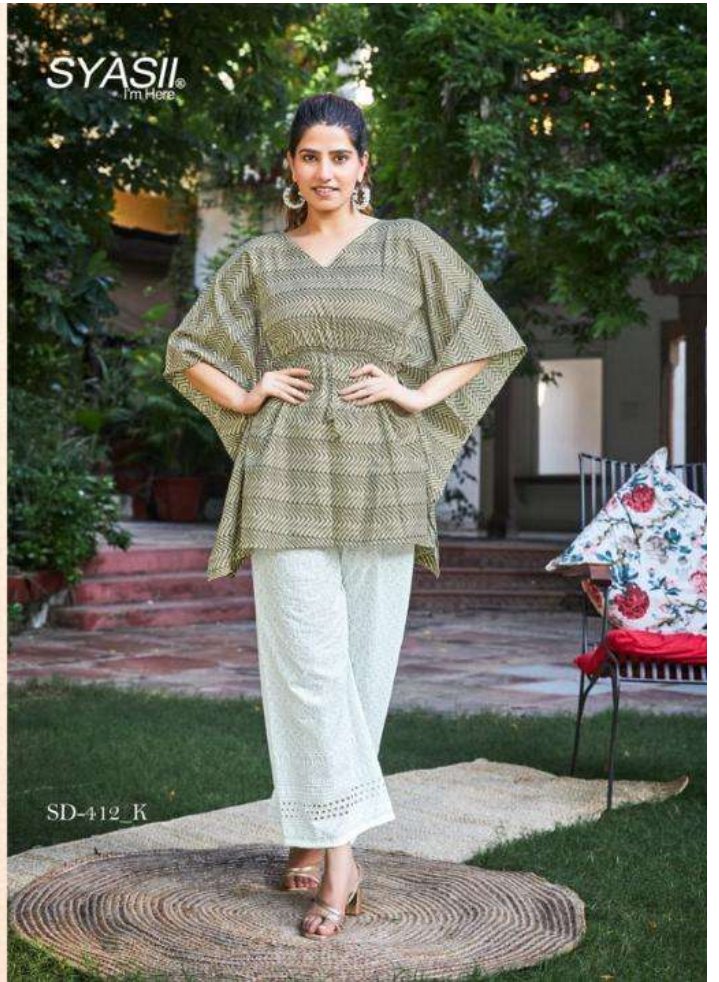

SYASII®  
I'm Here

TOPSY VOL.02

The elegant flaunts a refined taste in ethnic wear.

SYASII®  
I'm Here

SD-405\_K

SYASII®  
I'm Here

SD-409\_K

The elegant flaunts a refined taste in ethnic wear.

SYASII®  
I'm Here

SD-411\_K

DON'T DREAM IT,  
WEAR IT THE  
BRIGHT AND  
CAPTIVATING **AURA...**

**SYASII**  
I'm Here

SD-412\_K

F A I S H I O N

SD-405\_K

SD-406\_K