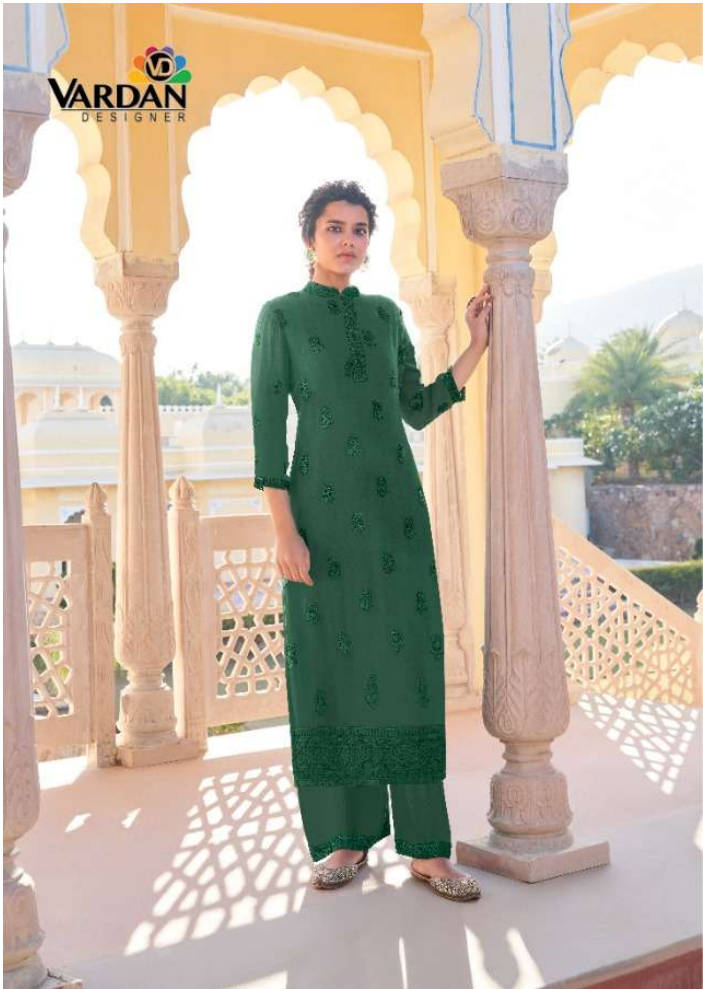

B-E-A-U-T-Y

19021