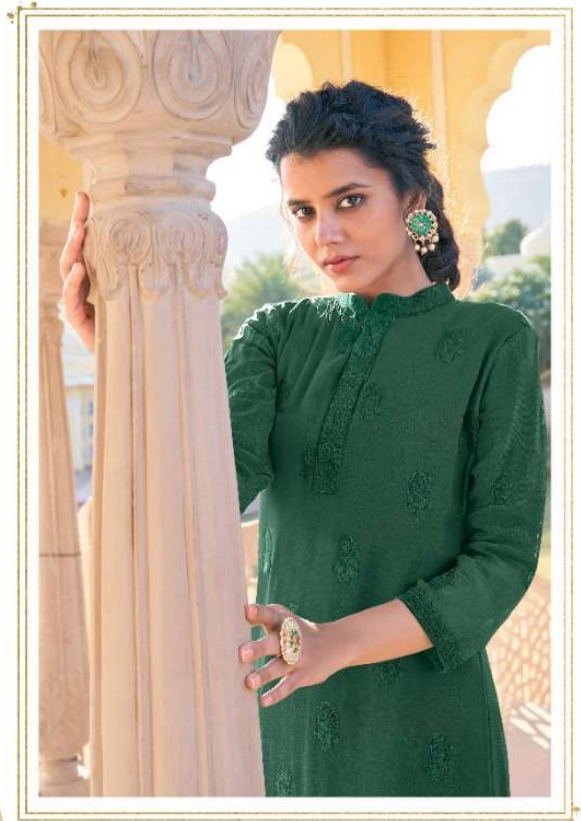

B-E-A-U-T-Y

19021