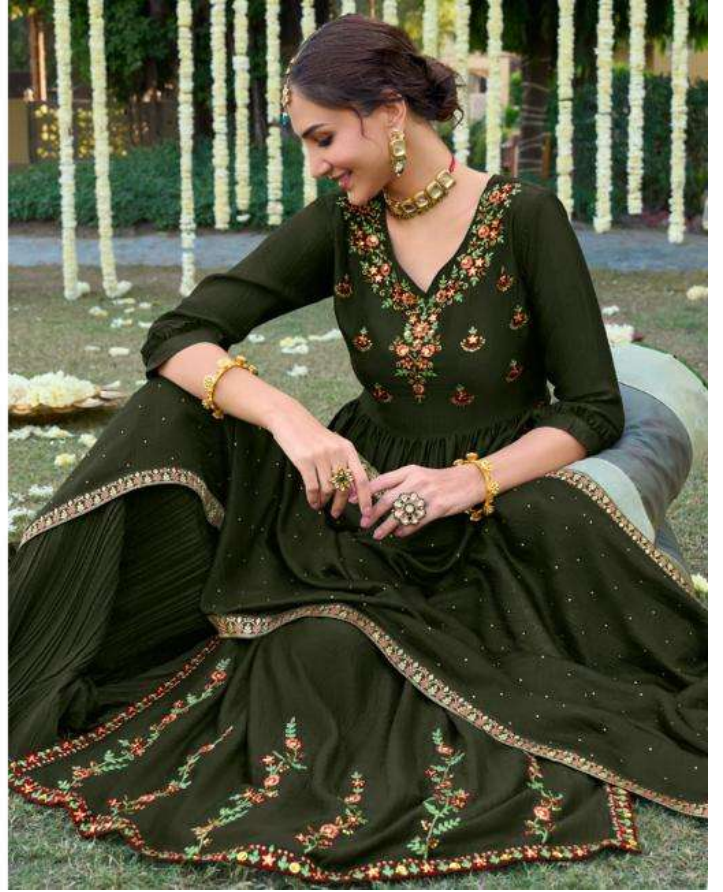

DUPATTA

Swarovski Diamond On Super Silk
With 4 Side Jucquard Border

SIZES

M, L, XL, XXL, 3XL

NOTE - POCKET ON BOTH SIDE OF PANT

LILY & LALI[®]
GOLD PRIDE
A PRODUCT OF WIPAC GROUP

LILY&LALI®
QUEEN PRIDE
A PRODUCT OF FICRU GROUP