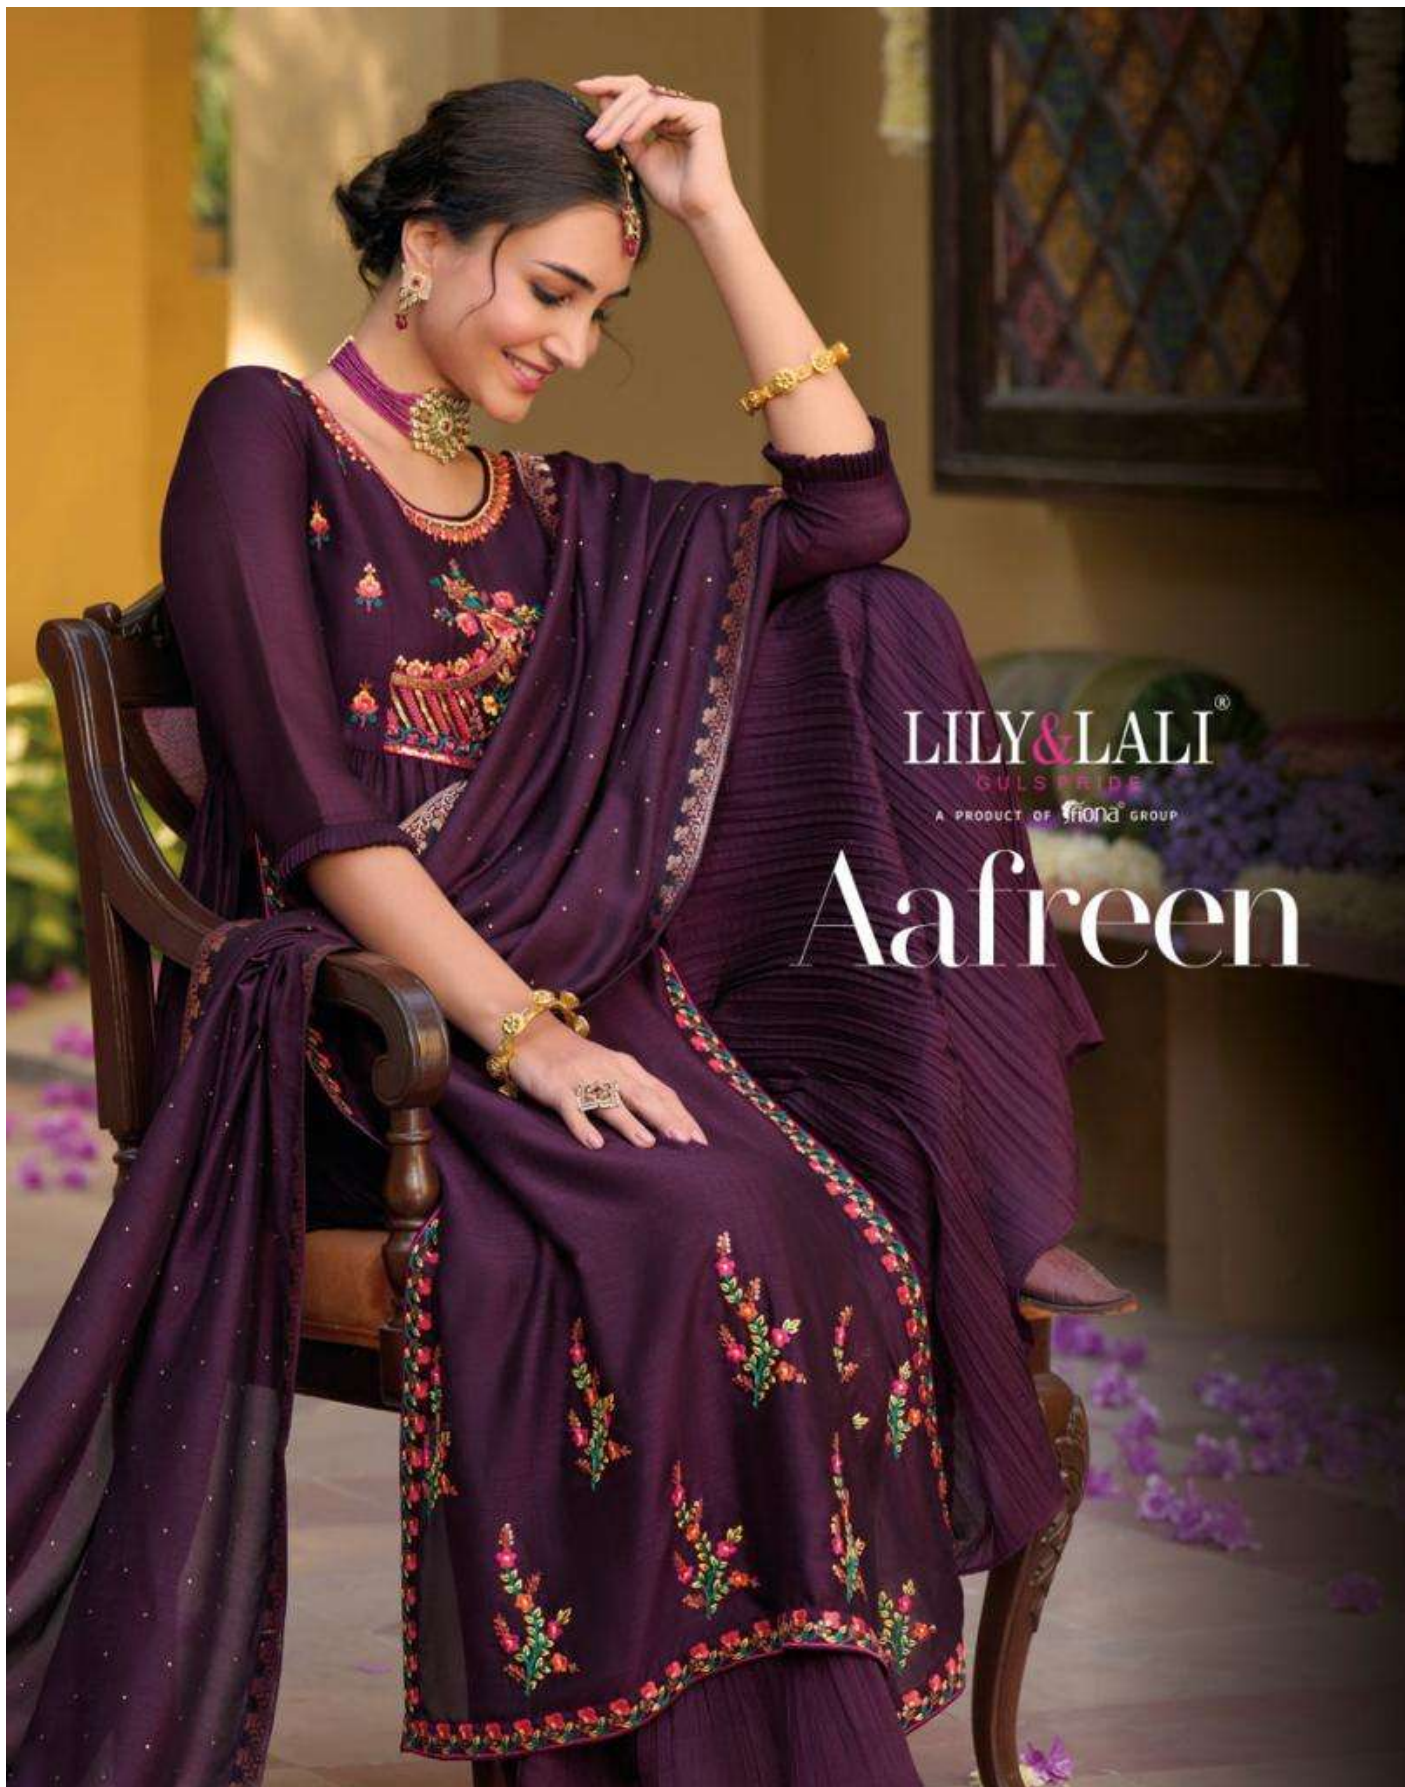

LILY & LALI®
GULS PRIDE
A PRODUCT OF fiona GROUP

Aafreen