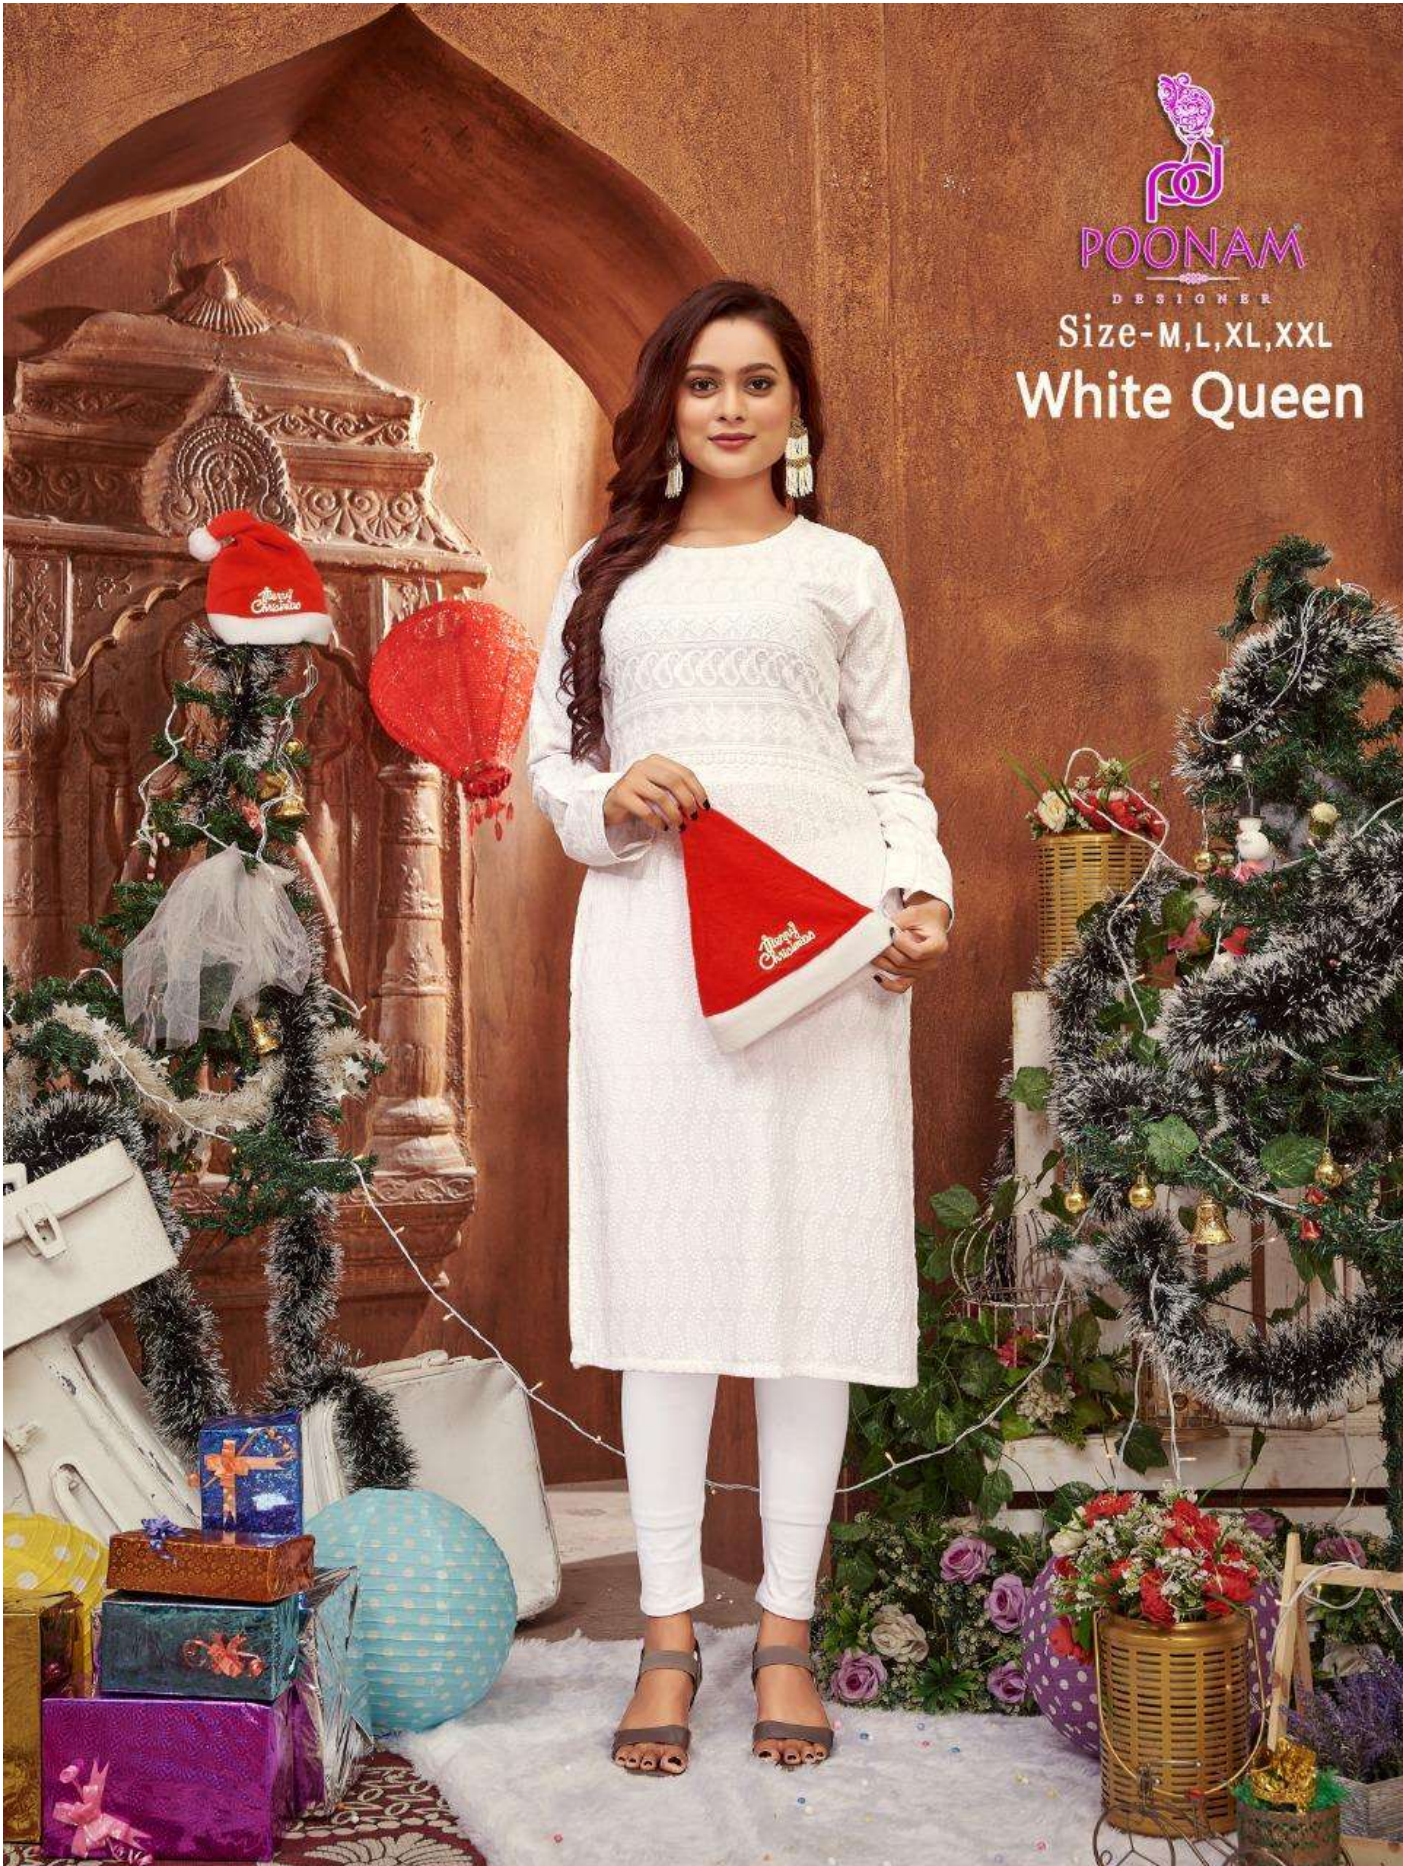

White Queen

POONAM

DESIGNER

Size-M,L,XL,XXL

White Queen

POONAM

DESIGNER

Size-M,L,XL,XXL