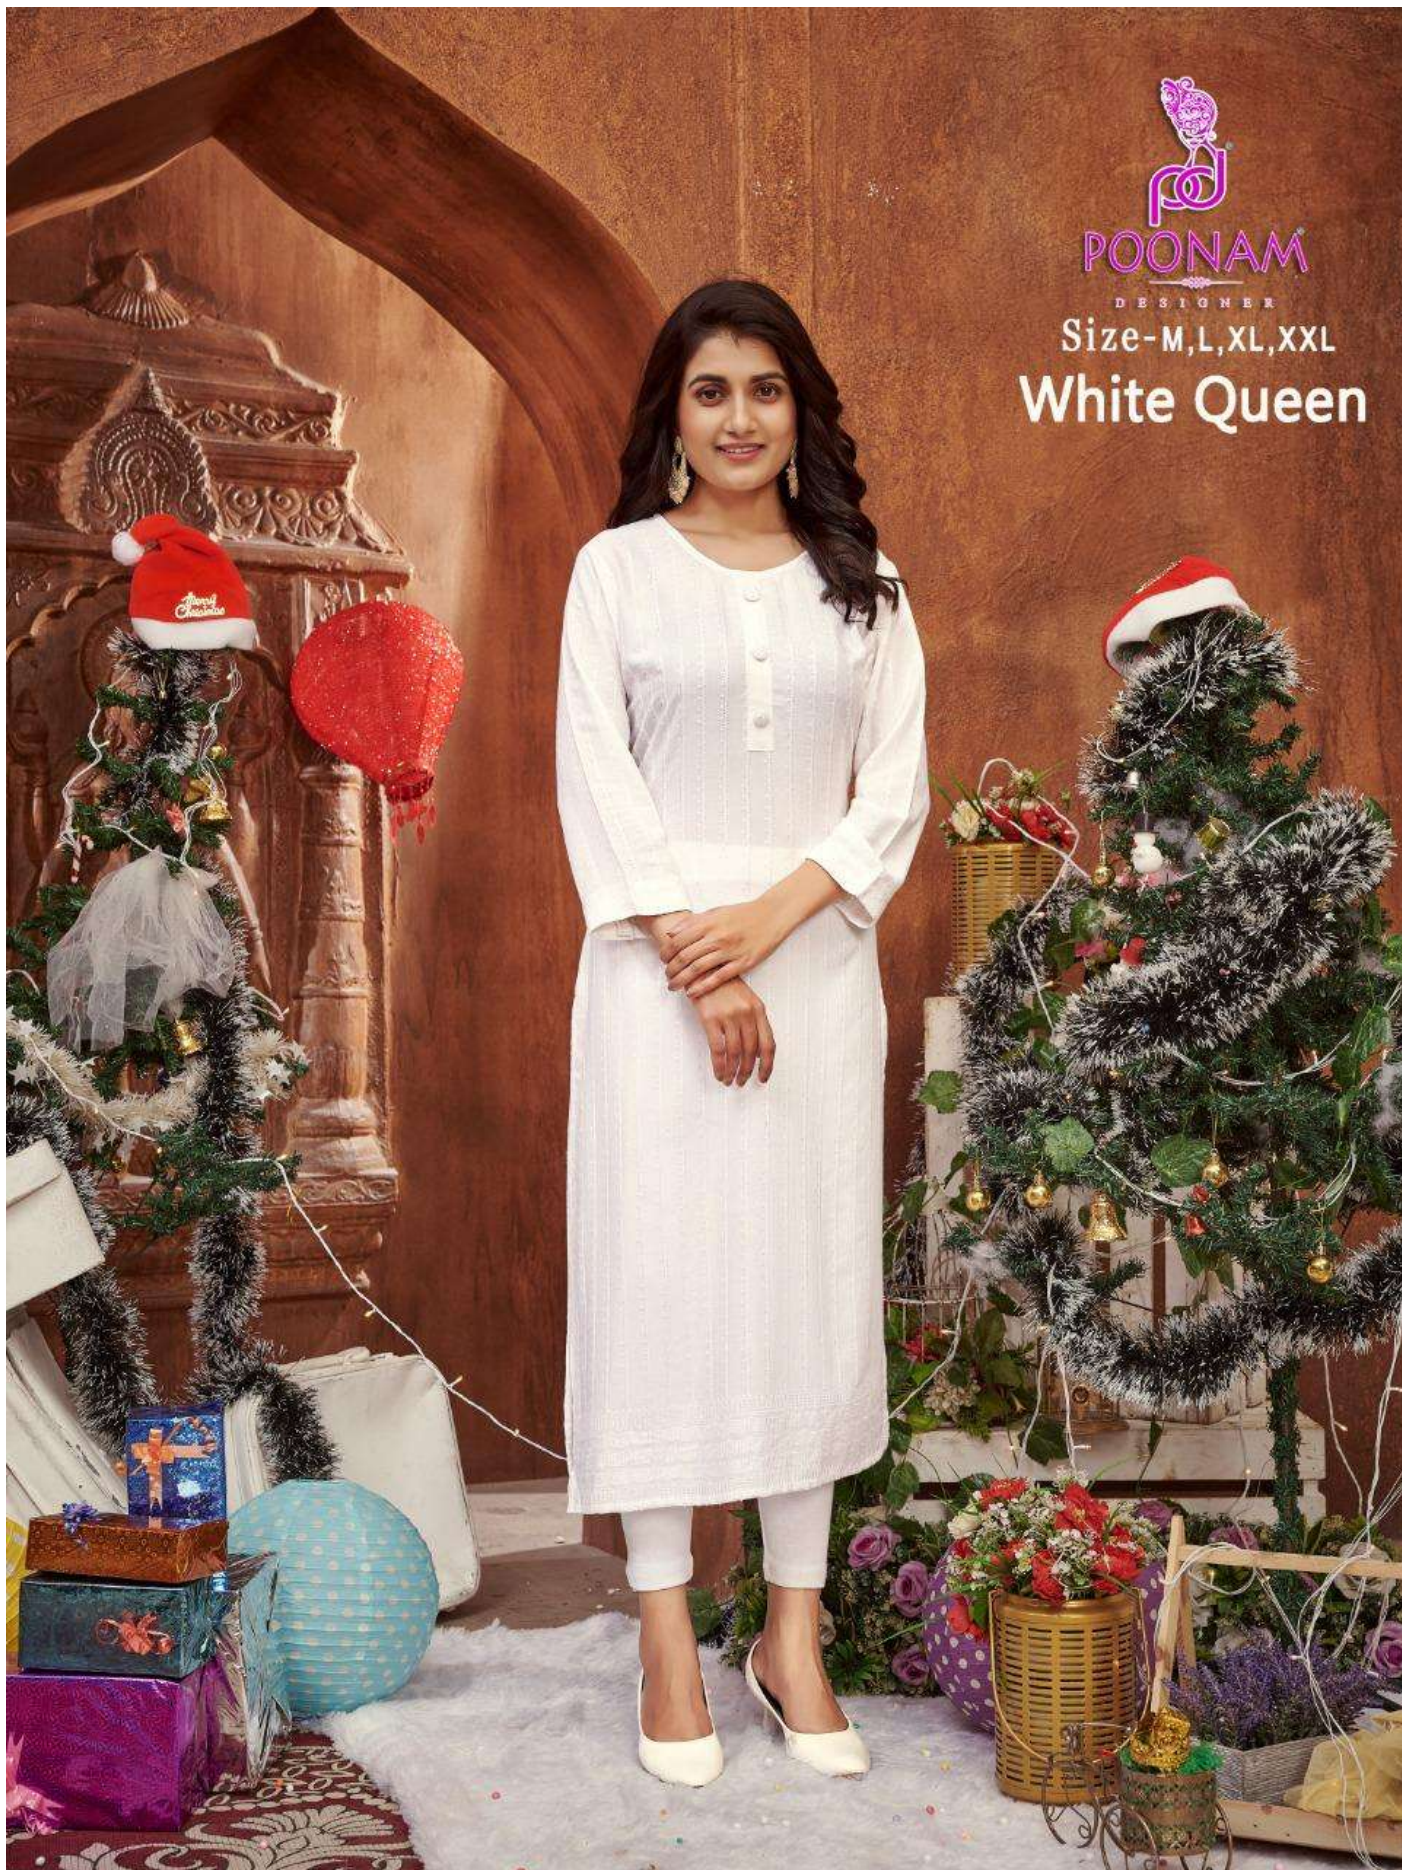

POONAM

DESIGNER

Size-M,L,XL,XXL

White Queen