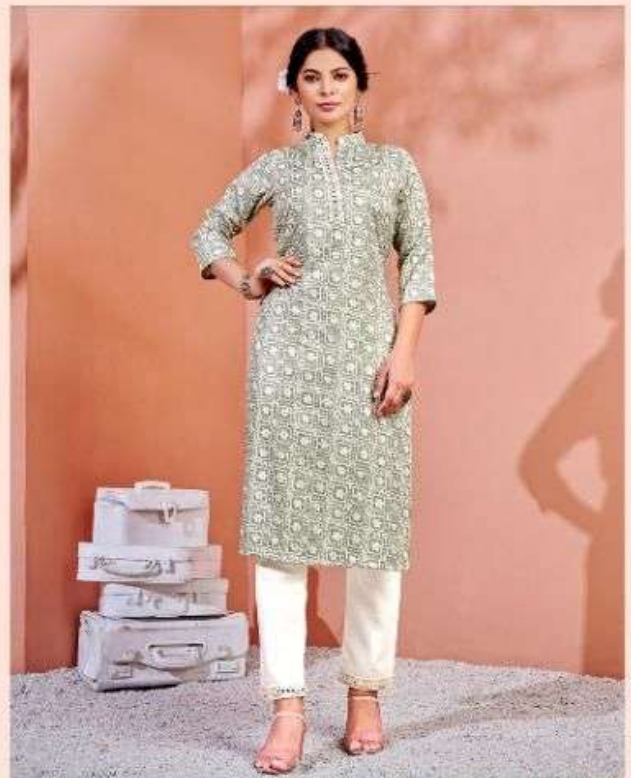

# Mirror Box

Size Available **M, L, XL, XXL**

1001

1002

1003

1004

**Kurti:- Pure Rayon capsul print with Tai work**  
**Pant:- Sifli work camric cotton pant**