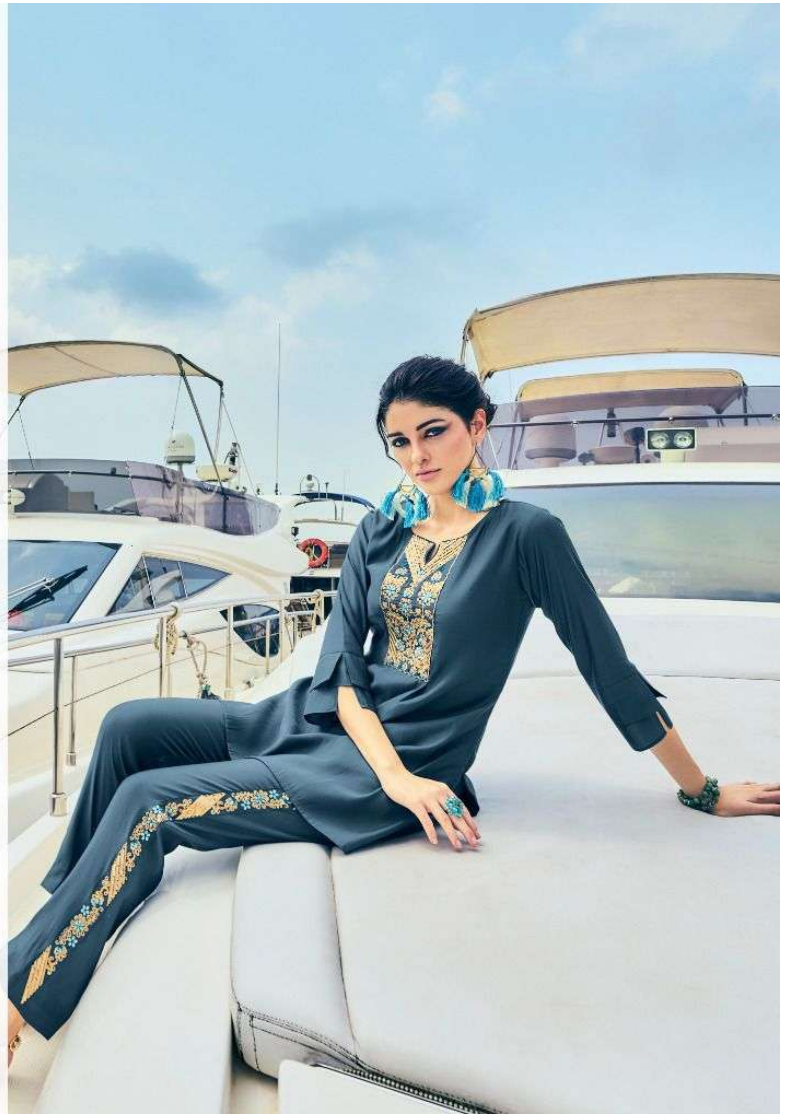

M, L, XL, XXL, 3XL

NOTE - POCKET ON BOTH SIDE OF PANT

LILY & LALI[®]

GULS PRIDE

A PRODUCT OF friona[®] GROUP

10306

LOOKS THAT INSPIRE *You*

A snowflake is winter's version of a butterfly.