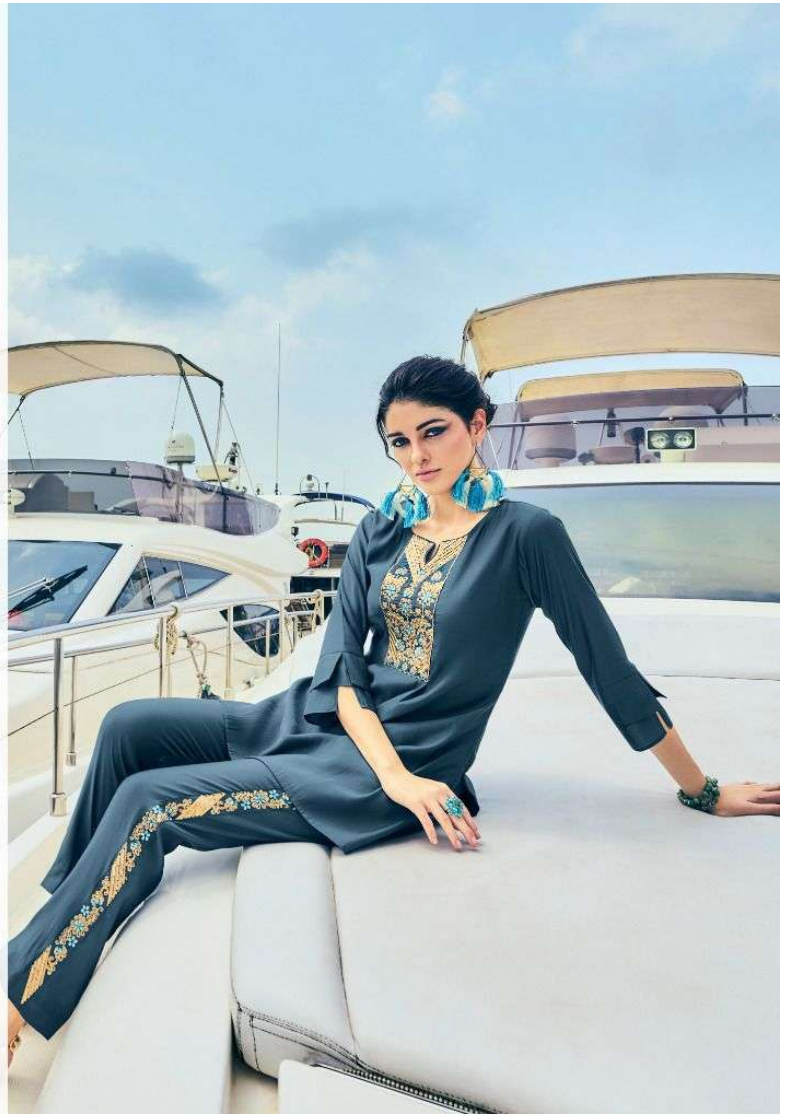

M, L, XL, XXL, 3XL

NOTE - POCKET ON BOTH SIDE OF PANT

LILY & LALI[®]

GULS PRIDE

A PRODUCT OF friona[®] GROUP

10306

LOOKS THAT INSPIRE *You*

A snowflake is winter's version of a butterfly.