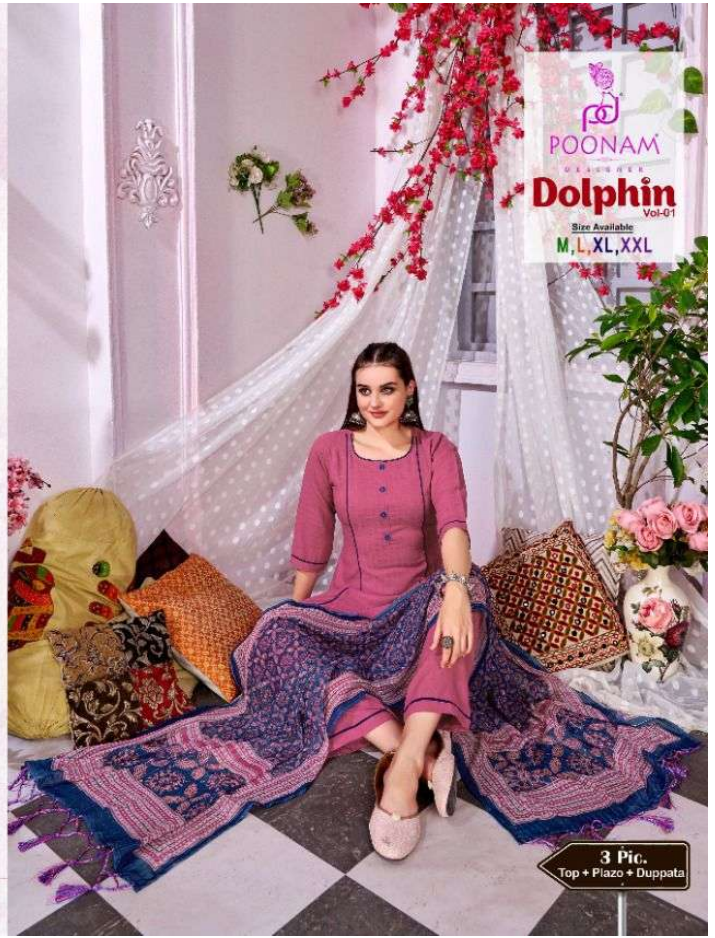

Dolphin
Vol-01

1001

When you don't dress like everyone else, you don't have to think like everyone else.

POONAM
DESIGNS
Dolphin
Vol-01
Size Available
M, L, XL, XXL

3 Pic
Top + Palazzo + Dupatta

POONAM
DESIGNS

1003

When you don't dress like everyone else, you don't have to think like everyone else.

POONAM
DESIGNS
Dolphin
Vol-01
Size Available
M, L, XL, XXL

3 Pic.
Top + Plazo + Duppata

POONAM
 DESIGNER

Dolphin
 Vol-01

Size Available
M, L, XL, XXL

DESCRIPTION

~ TOP ~
 VISCOSE DOBBY FABRIC KURTI.

~ DUPATTA ~
 GEORGETTE CORSET DIGITAL PRINT
 WITH 2 SIDE LACE DUPATTA.

~ PLAZO ~
 VISCOSE DOBBY FABRIC SEMI PLAZO.

1001

1002

1003