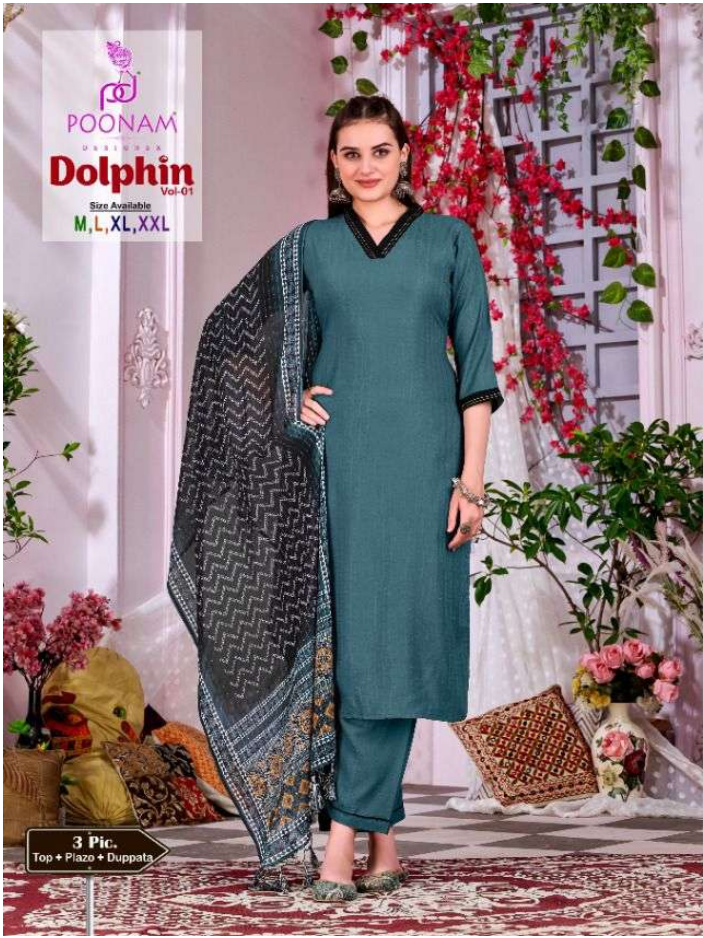

Dolphin
Vol-01

1001

When you don't dress like everyone else, you don't have to think like everyone else.

POONAM
DESIGNS
Dolphin
Vol-01
Size Available
M, L, XL, XXL

3 Pic
Top + Palazzo + Dupatta

POONAM
DESIGNS

1003

When you don't dress like everyone else, you don't have to think like everyone else.

POONAM
DESIGNS
Dolphin
Vol-01
Size Available
M, L, XL, XXL

3 Pic.
Top + Palazzo + Dupatta

POONAM
 DESIGNER

Dolphin
 Vol-01

Size Available
M, L, XL, XXL

DESCRIPTION

~ TOP ~
 VISCOSE DOBBY FABRIC KURTI.

~ DUPATTA ~
 GEORGETTE CORSET DIGITAL PRINT
 WITH 2 SIDE LACE DUPATTA.

~ PLAZO ~
 VISCOSE DOBBY FABRIC SEMI PLAZO.

1001

1002

1003