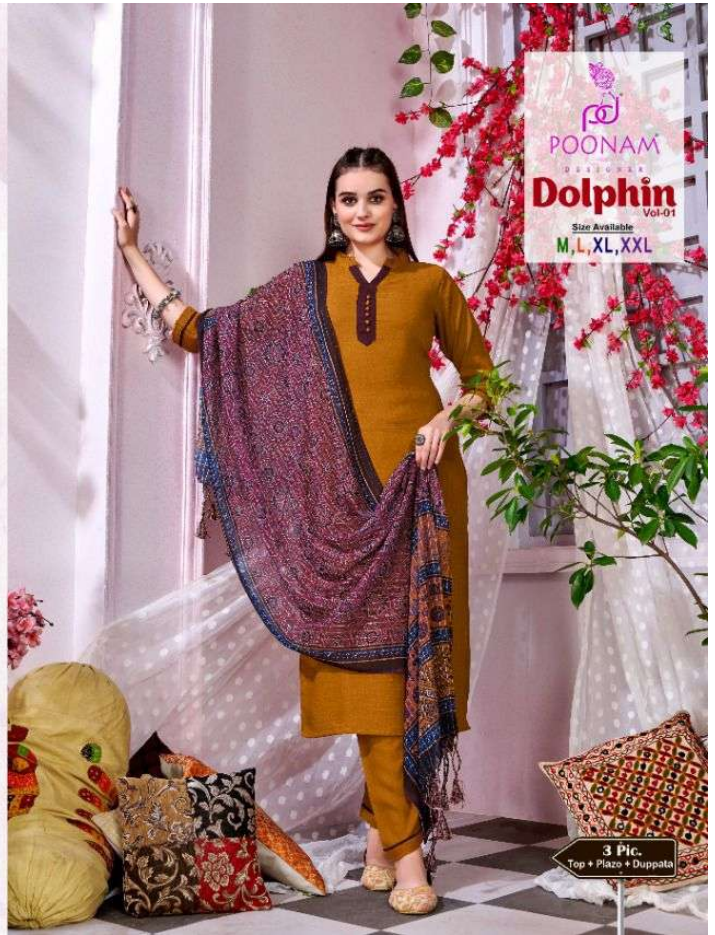

POONAM
DESIGNS
Dolphin
Vol-01
Size Available
M, L, XL, XXL

3 Pic
Top + Palazzo + Dupatta