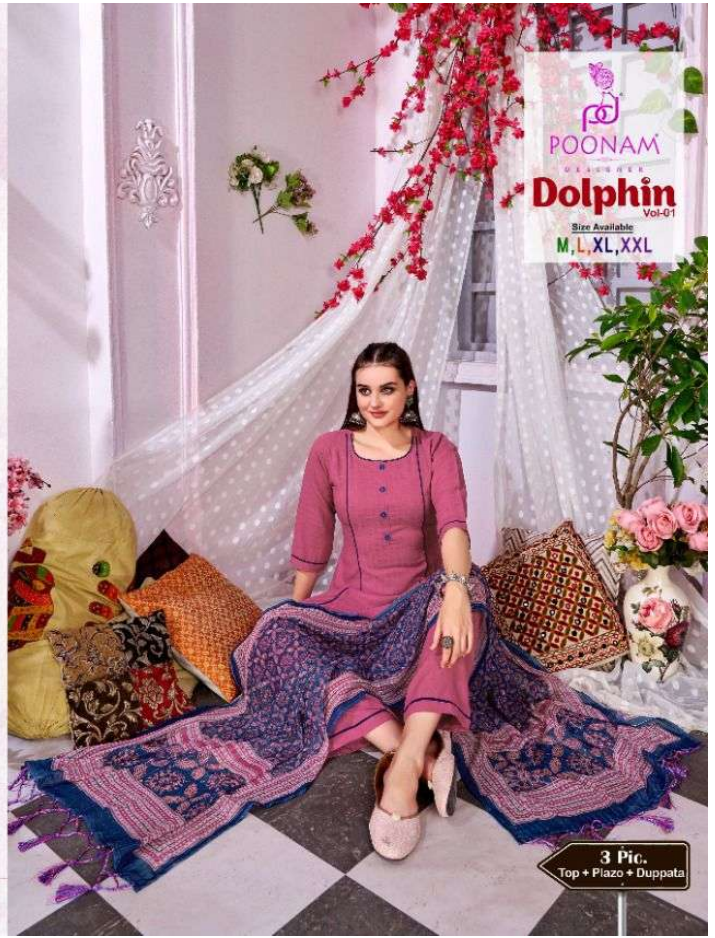

Dolphin
Vol-01

1001

When you don't dress like everyone else, you don't have to think like everyone else.

POONAM
DESIGNS
Dolphin
Vol-01
Size Available
M, L, XL, XXL

3 Pic
Top + Palazzo + Dupatta

POONAM
DESIGNS

1003

When you don't dress like everyone else, you don't have to think like everyone else.

POONAM
DESIGNS
Dolphin
Vol-01
Size Available
M, L, XL, XXL

3 Pic.
Top + Palazzo + Dupatta

POONAM
 DESIGNER

Dolphin
 Vol-01

Size Available
M, L, XL, XXL

DESCRIPTION

~ TOP ~
 VISCOSE DOBBY FABRIC KURTI.

~ DUPATTA ~
 GEORGETTE CORSET DIGITAL PRINT
 WITH 2 SIDE LACE DUPATTA.

~ PLAZO ~
 VISCOSE DOBBY FABRIC SEMI PLAZO.

1001

1002

1003