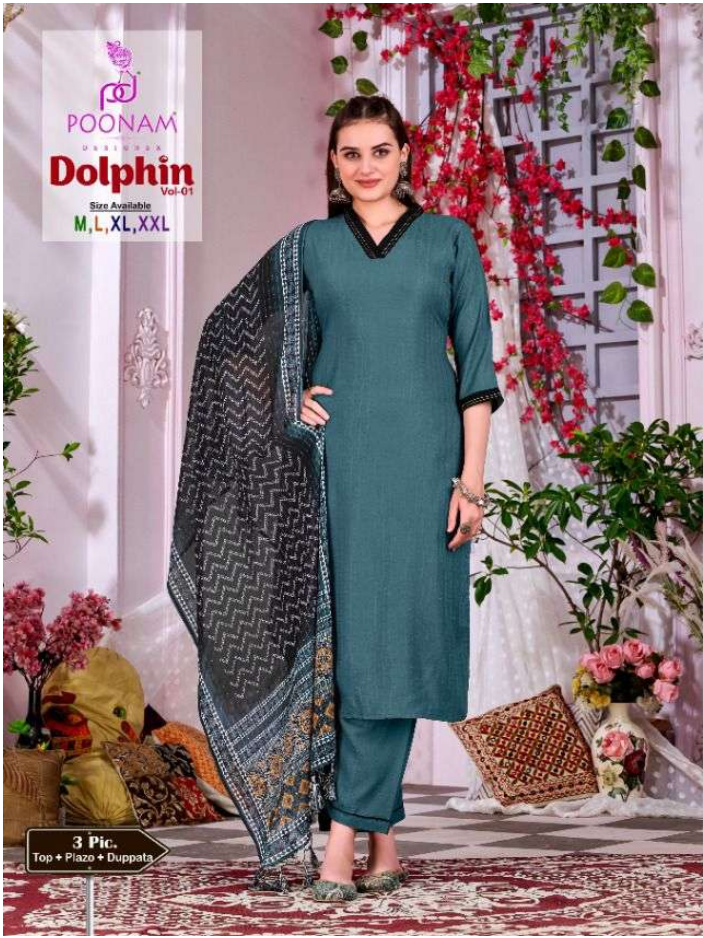

Dolphin
Vol-01

1001

When you don't dress like everyone else, you don't have to think like everyone else.

POONAM
DESIGNS
Dolphin
Vol-01
Size Available
M, L, XL, XXL

3 Pic
Top + Palazzo + Dupatta

POONAM
DESIGNS

1003

When you don't dress like everyone else, you don't have to think like everyone else.

POONAM
DESIGNS
Dolphin
Vol-01
Size Available
M, L, XL, XXL

3 Pic.
Top + Plazo + Duppata

POONAM
 DESIGNER

Dolphin
 Vol-01

Size Available
M, L, XL, XXL

DESCRIPTION

~ TOP ~
 VISCOSE DOBBY FABRIC KURTI.

~ DUPATTA ~
 GEORGETTE CORSET DIGITAL PRINT
 WITH 2 SIDE LACE DUPATTA.

~ PLAZO ~
 VISCOSE DOBBY FABRIC SEMI PLAZO.

1001

1002

1003