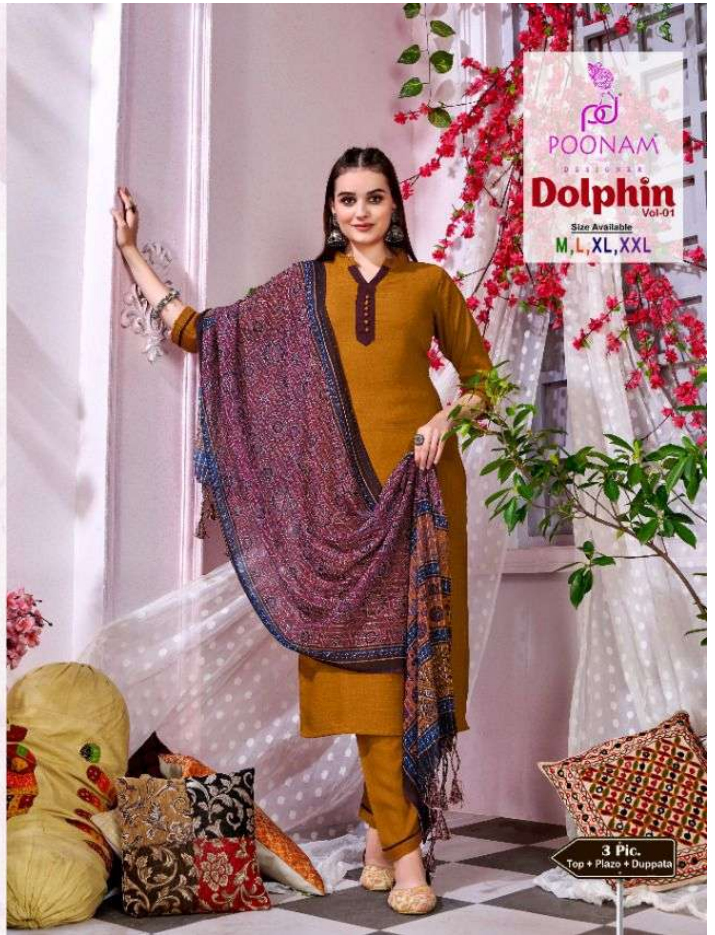

POONAM
DESIGNS
Dolphin
Vol-01
Size Available
M, L, XL, XXL

3 Pic
Top + Palazzo + Dupatta