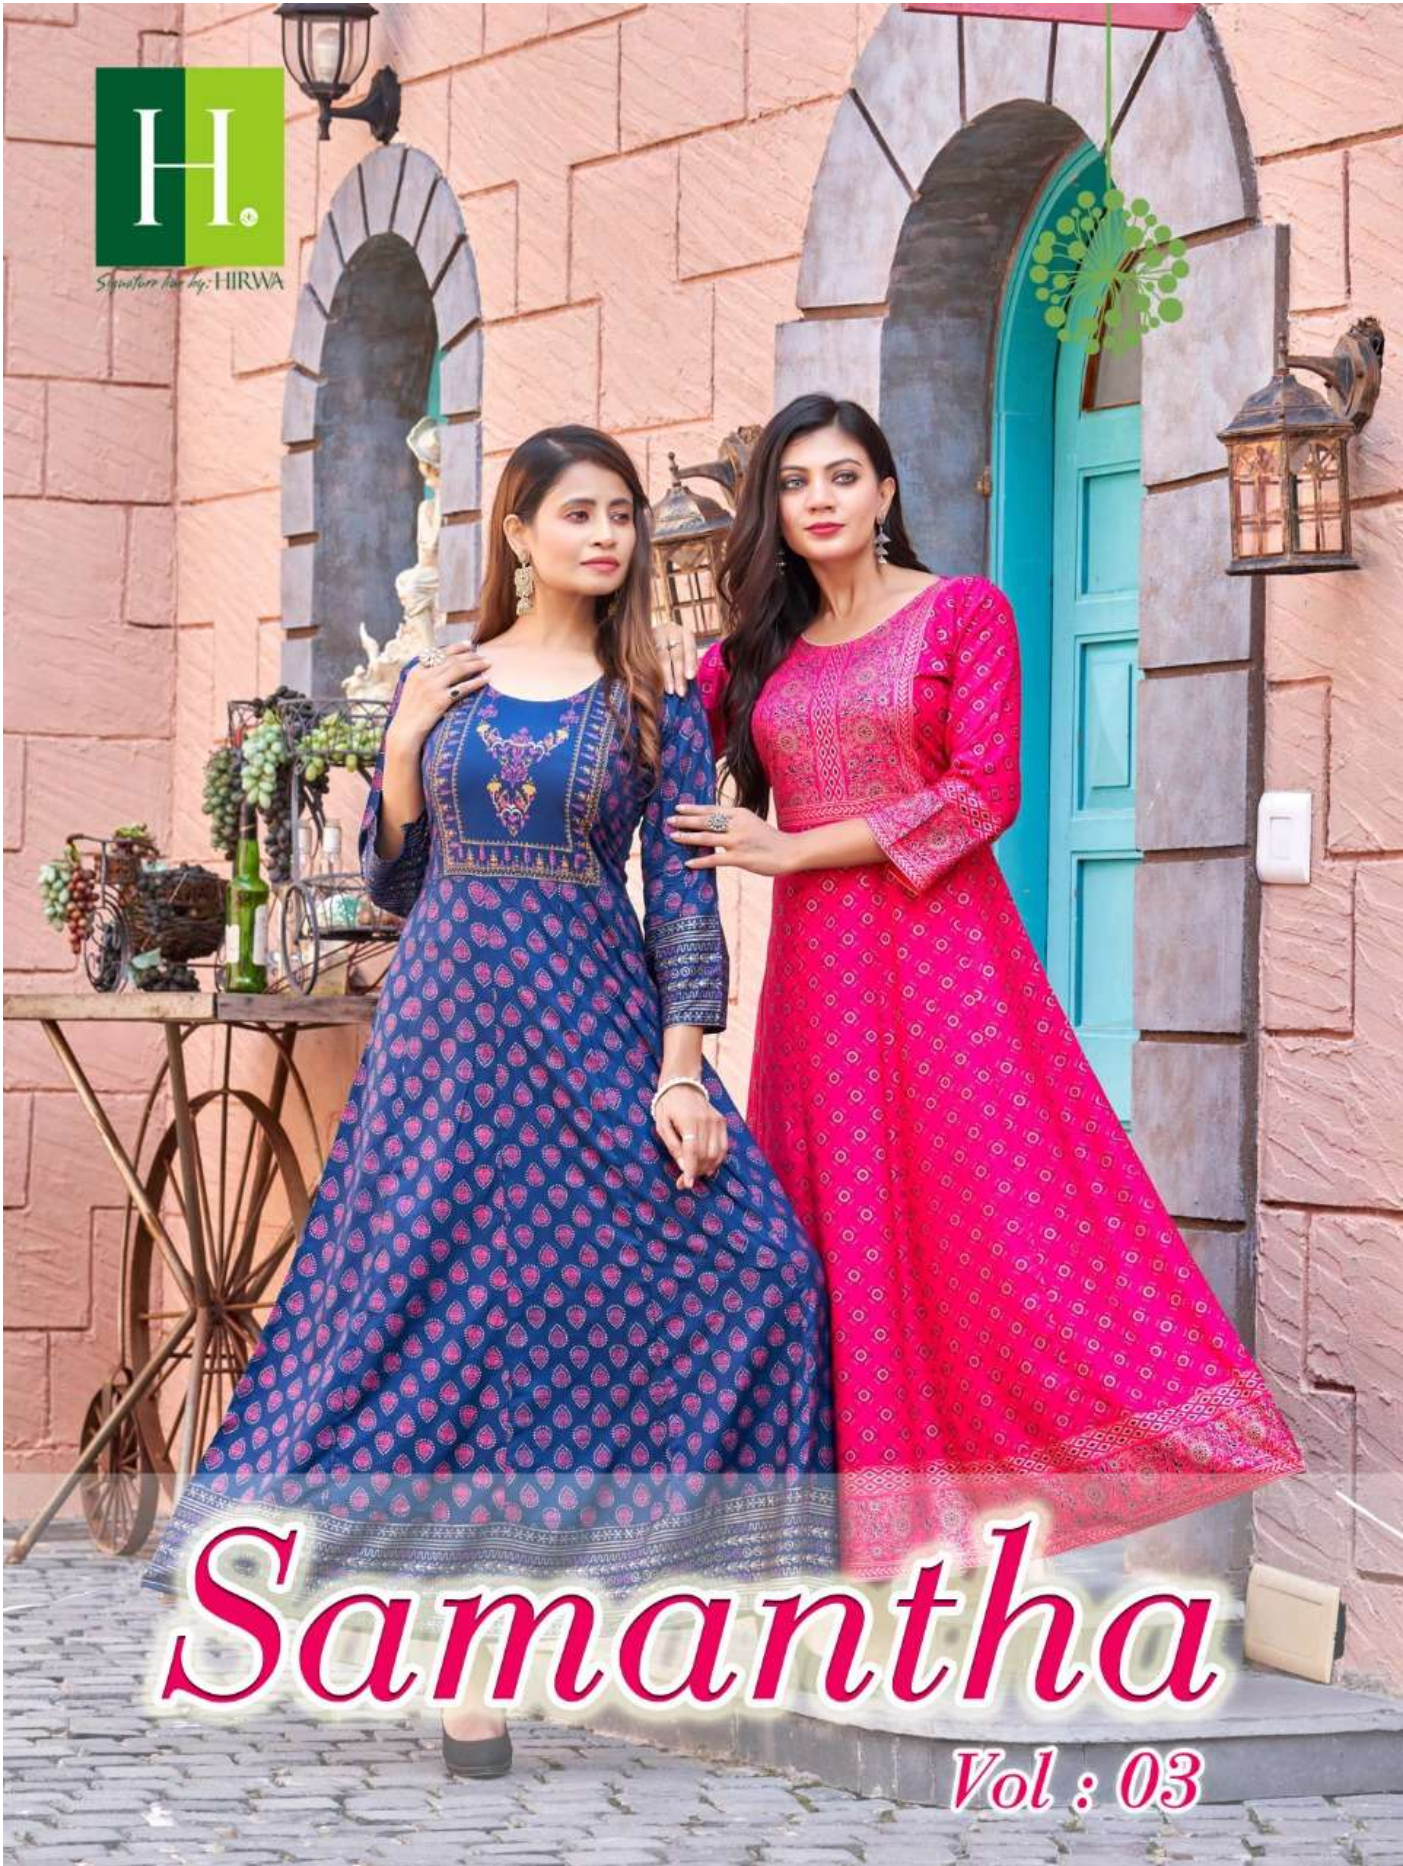

Signature line by: HIRWA

Samantha

Vol : 03

Sustainable Fashion by HIRWA

H.

Signature line by HIRVA

The term- 'if looks could kill' is often an exaggeration. But one look at you, clad in your magical garments and the heart stops, the pulse quickens and sweat begins pouring out. You are truly the femme fatale.

Signature line by HIRWA

Samantha

Vol-03

Size : M,L,XL,XXL,3XL,4XL,5XL,6XL,7XL

Signature line by: HIRWA

Samantha

Vol : 03