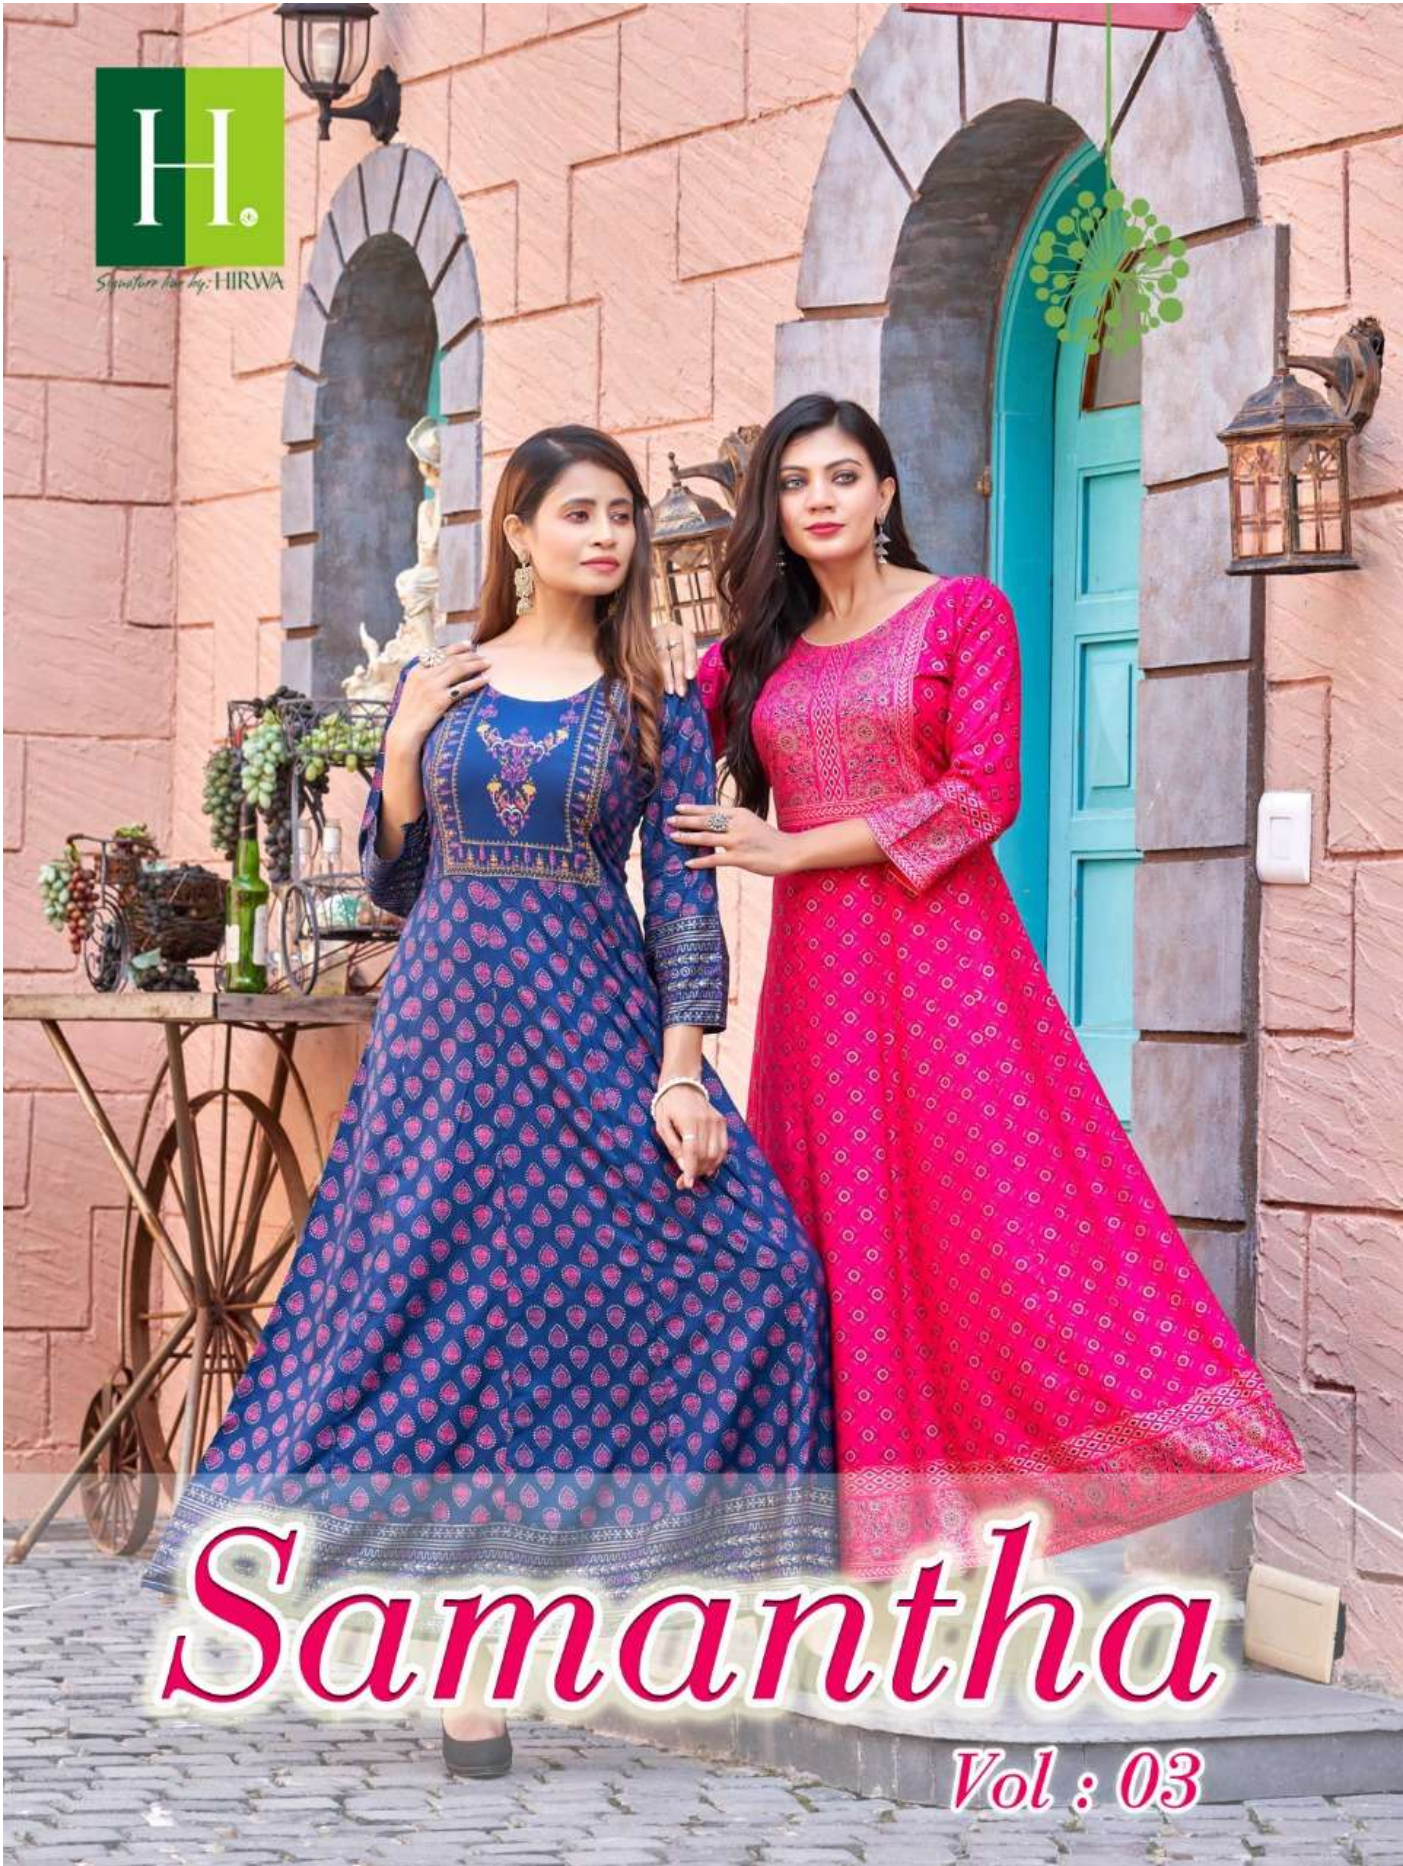

# Samantha

Vol : 03

Sustainable Fashion by HIRWA

H.

Signature line by HIRVA

The term- 'if looks could kill' is often an exaggeration. But one look at you, clad in your magical garments and the heart stops, the pulse quickens and sweat begins pouring out. You are truly the femme fatale.

# Samantha

Vol-03

Size : M,L,XL,XXL,3XL,4XL,5XL,6XL,7XL

Signature line by: HIRWA