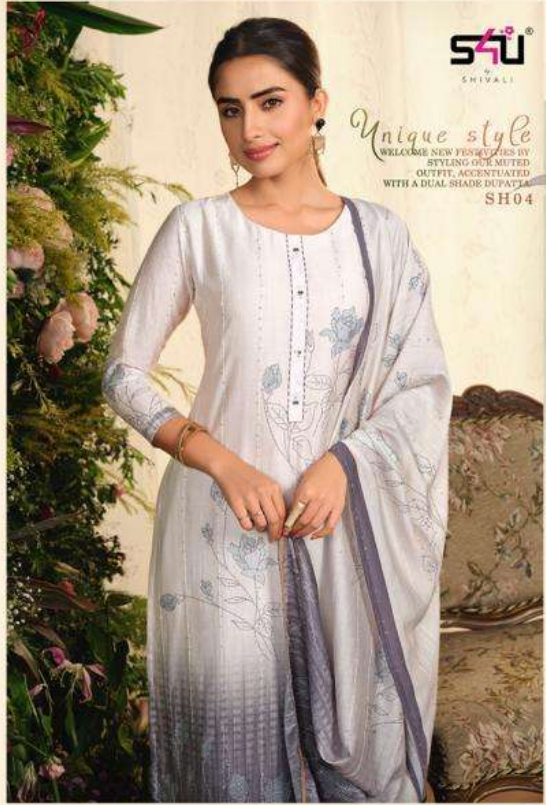

S4U[®]

SHIVALI

Sunshine

VOL-2

SHU[®]
SHIVALI

Happy hues
CELEBRATE 50TH BIRTHDAY IN THIS THREE
PIECE SET RENDERED IN
HAPPY HUES AND FLORAL PRINT.
SH01

S4U
SHIVALI

Youthful indulgence
WEAR THE MOOD-BRIGHT COLOUR,
FEATURING A CHIC
PLAY OF FLORAL AND
GEOMETRIC PATTERNS
SH06

Sunshine
VOL-2

S4U[®]
SHIVALI

SH01

SH02

SH03

SH04

SH05

SH06