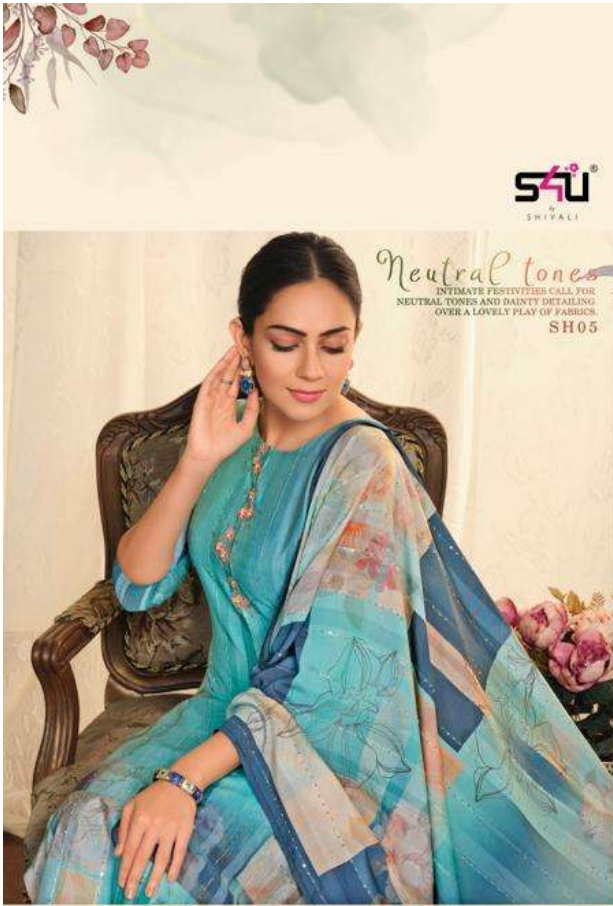

S4U®

SHIVALI

Sunshine

VOL-2

SHU[®]
SHIVALI

Happy hues
CELEBRATE FIFTIES IN THIS THREE
PIECE SET RENDERED IN
HAPPY HUES AND FLORAL PRINT.
SH01

S4U[®]
SHIVALI

Youthful indulgence
WEAR THE MOOD-BRIGHT COLOUR,
FEATURING A CHIC
PLAY OF FLORAL AND
GEOMETRIC PATTERNS
SH06

Sunshine
VOL-2

S4U[®]
SHIVALI

SH01

SH02

SH03

SH04

SH05

SH06