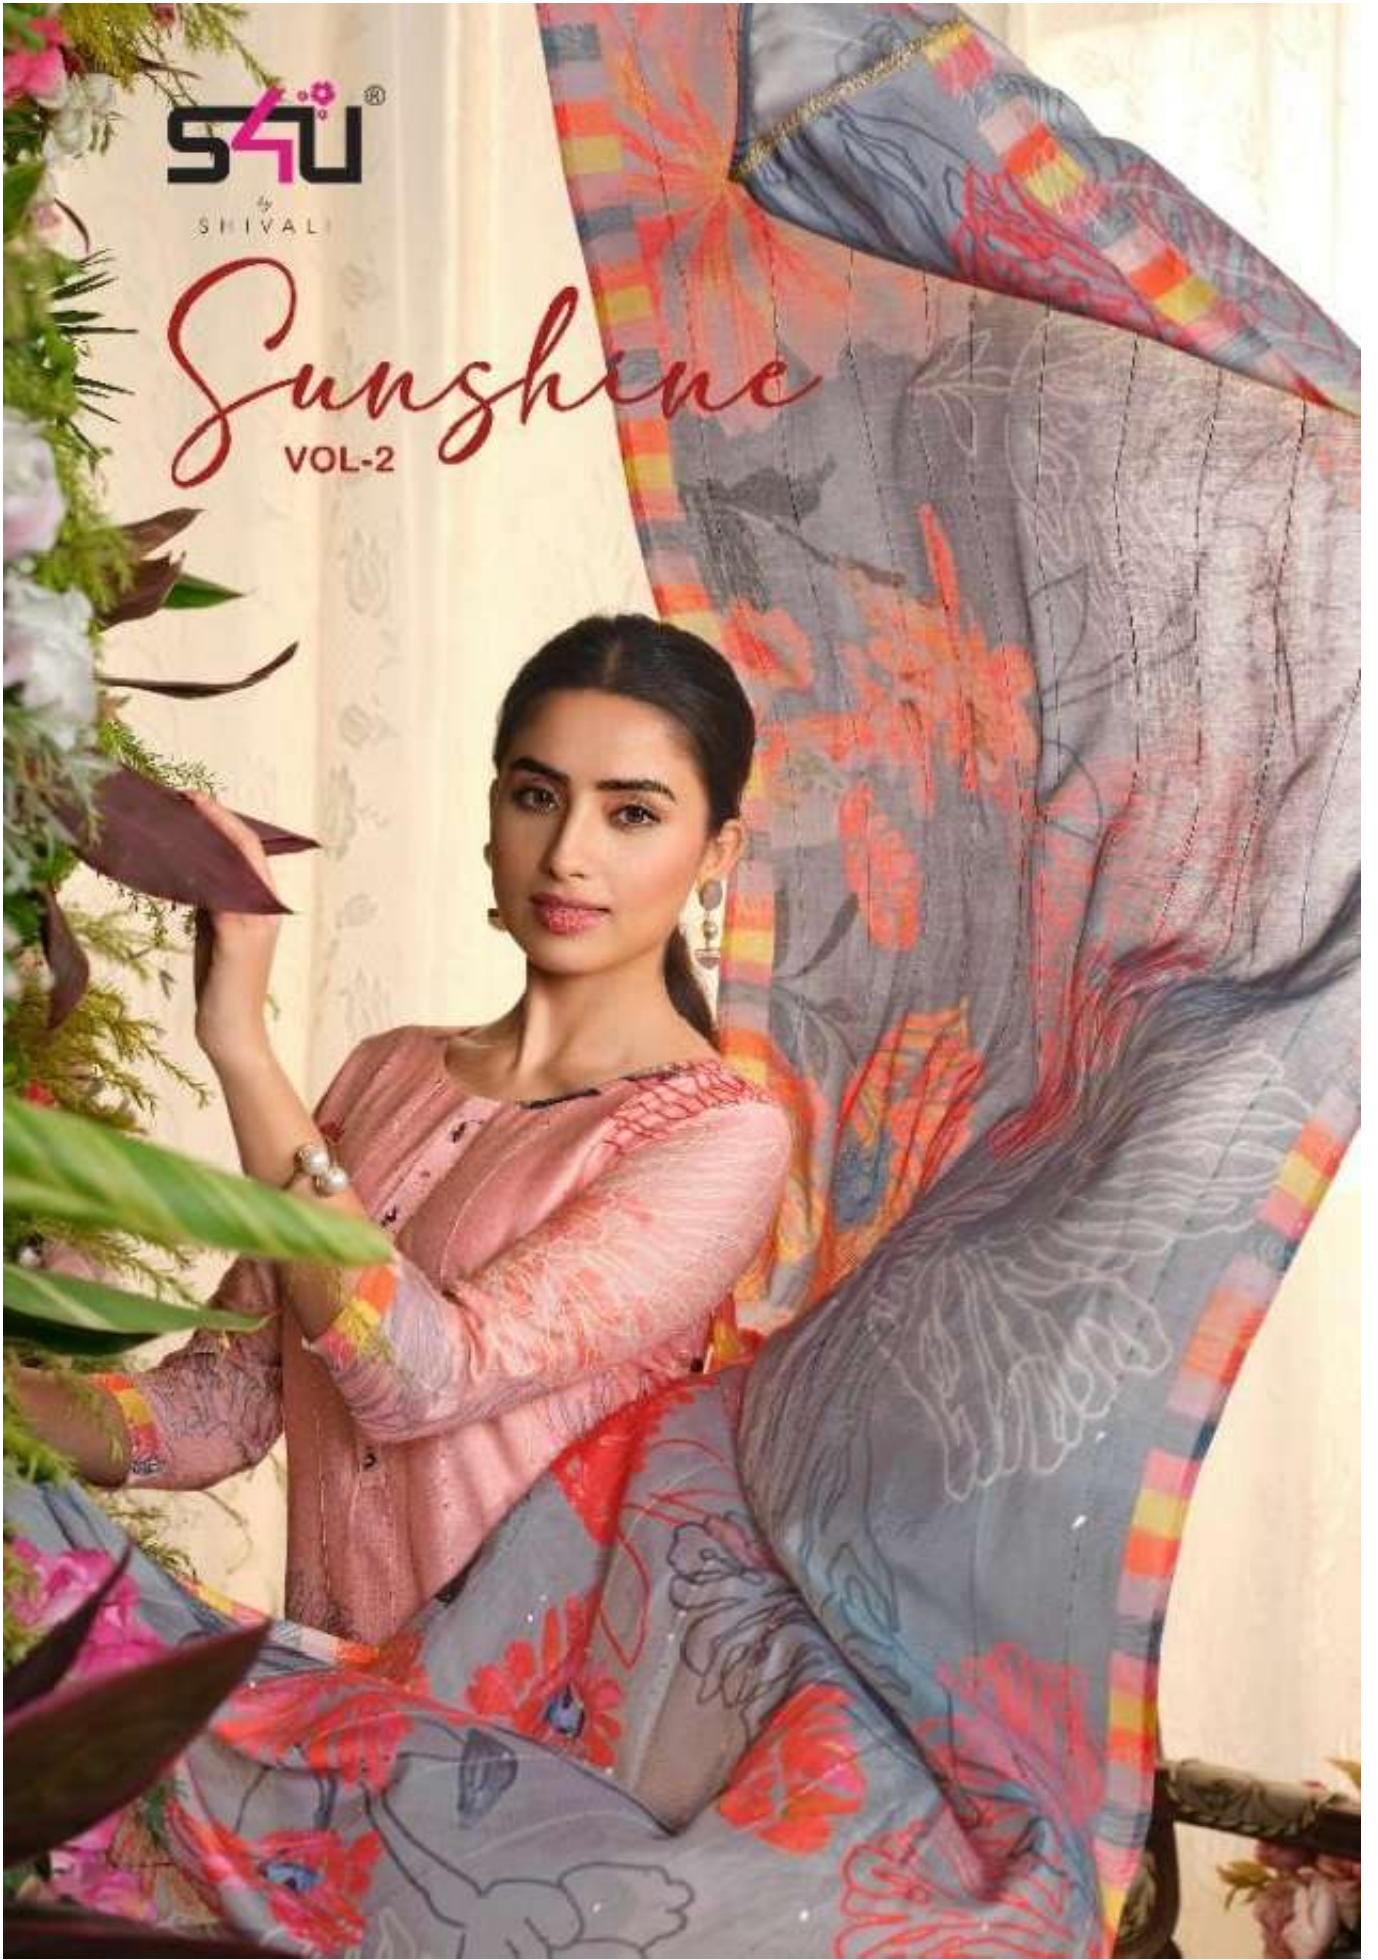

S4U®

SHIVALI

Sunshine

VOL-2

SHU[®]
SHIVALI

Happy hues
CELEBRATE FIFTIES IN THIS THREE
PIECE SET RENDERED IN
HAPPY HUES AND FLORAL PRINT.
SH01

S4U[®]
SHIVALI

Youthful indulgence
WEAR THE MOOD-BRIGHT COLOUR,
FEATURING A CHIC
PLAY OF FLORAL AND
GEOMETRIC PATTERNS
SH06

Sunshine
VOL-2

S4U[®]
SHIVALI

SH01

SH02

SH03

SH04

SH05

SH06