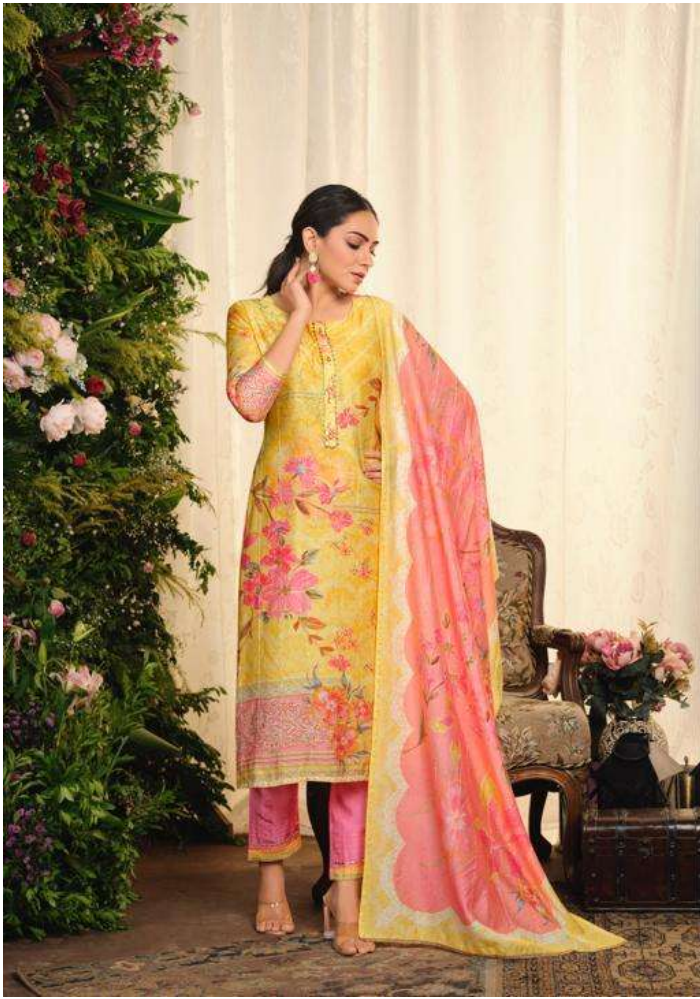

S4U®

SHIVALI

Sunshine

VOL-2

SHU[®]
SHIVALI

Happy hues
CELEBRATE FIFTIES IN THIS THREE
PIECE SET RENDERED IN
HAPPY HUES AND FLORAL PRINT.
SH01

S4U[®]
SHIVALI

Youthful indulgence
WEAR THE MOOD-BRIGHT COLOUR,
FEATURING A CHIC
PLAY OF FLORAL AND
GEOMETRIC PATTERNS
SH06

Sunshine
VOL-2

S4U[®]
SHIVALI

SH01

SH02

SH03

SH04

SH05

SH06