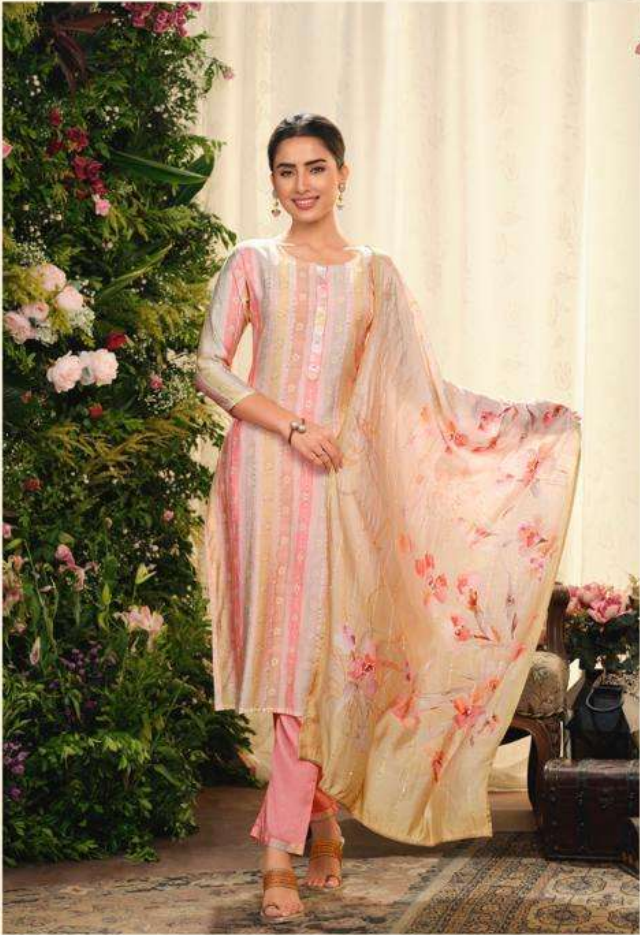

S4U®

SHIVALI

Sunshine

VOL-2

SHU[®]
SHIVALI

Happy hues
CELEBRATE FIFTIES IN THIS THREE
PIECE SET RENDERED IN
HAPPY HUES AND FLORAL PRINT.
SH01

S4U[®]
SHIVALI

Youthful indulgence
WEAR THE MOOD-BRIGHT COLOUR,
FEATURING A CHIC
PLAY OF FLORAL AND
GEOMETRIC PATTERNS
SH06

Sunshine
VOL-2

S4U[®]
SHIVALI

SH01

SH02

SH03

SH04

SH05

SH06