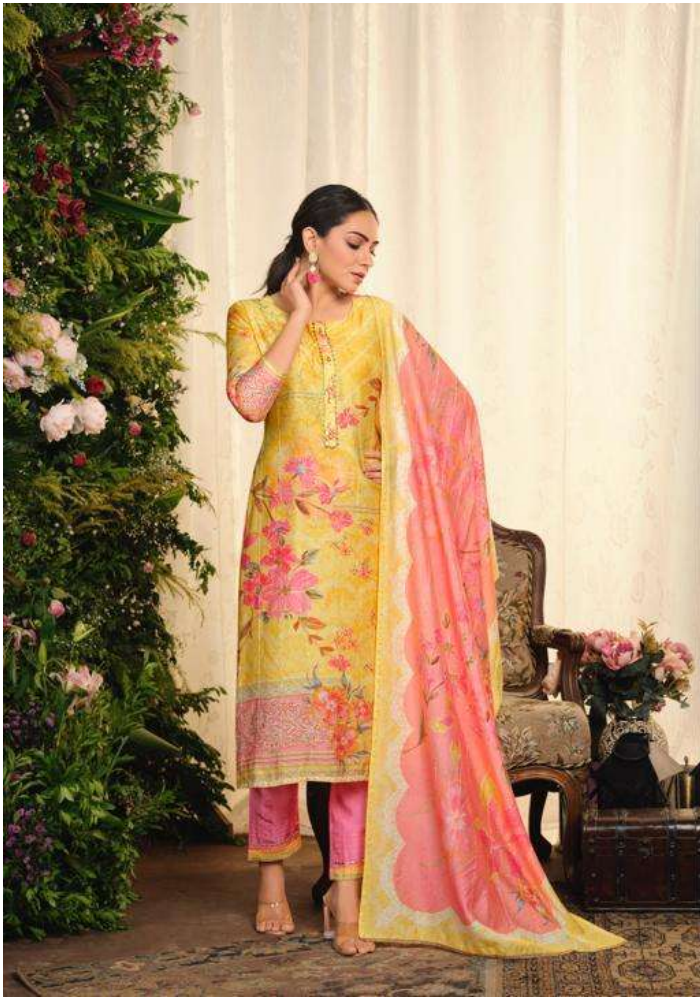

S4U[®]

SHIVALI

Sunshine

VOL-2

SHU[®]
SHIVALI

Happy hues
CELEBRATE 50TH BIRTHDAY IN THIS THREE
PIECE SET RENDERED IN
HAPPY HUES AND FLORAL PRINT.
SH01

S4U
SHIVALI

Youthful indulgence
WEAR THE MOOD-BRIGHT COLOUR,
FEATURING A CHIC
PLAY OF FLORAL AND
GEOMETRIC PATTERNS
SH06

Sunshine
VOL-2

S4U[®]
SHIVALI

SH01

SH02

SH03

SH04

SH05

SH06