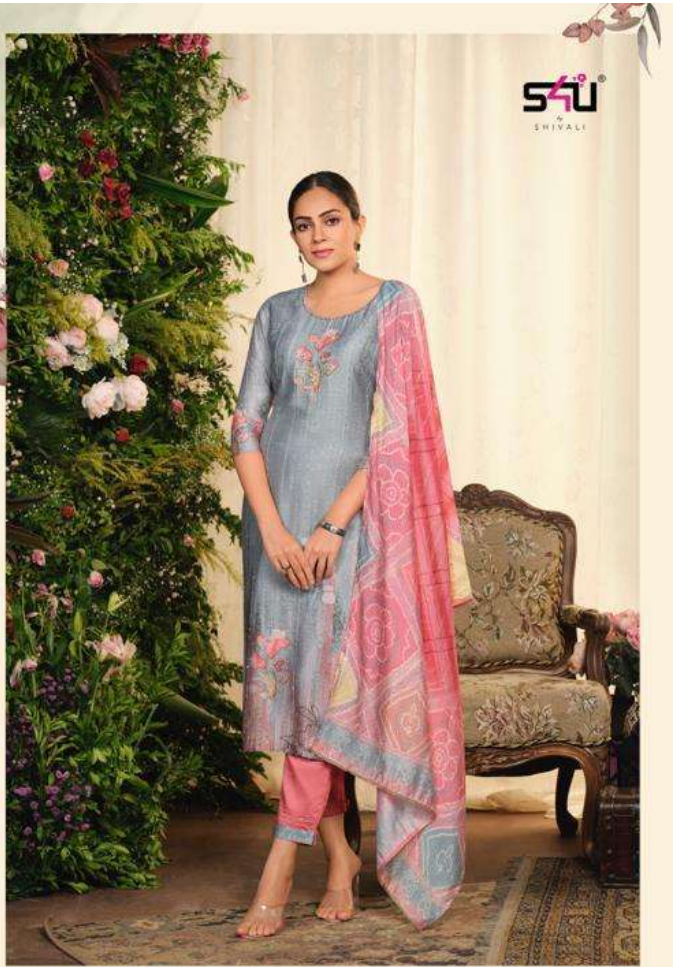

S4U®

SHIVALI

Sunshine

VOL-2

SHU[®]
SHIVALI

Happy hues
CELEBRATE FIFTIES IN THIS THREE
PIECE SET RENDERED IN
HAPPY HUES AND FLORAL PRINT.
SH01

S4U[®]
SHIVALI

Youthful indulgence
WEAR THE MOOD-BRIGHT COLOUR,
FEATURING A CHIC
PLAY OF FLORAL AND
GEOMETRIC PATTERNS
SH06

Sunshine
VOL-2

S4U[®]
SHIVALI

SH01

SH02

SH03

SH04

SH05

SH06