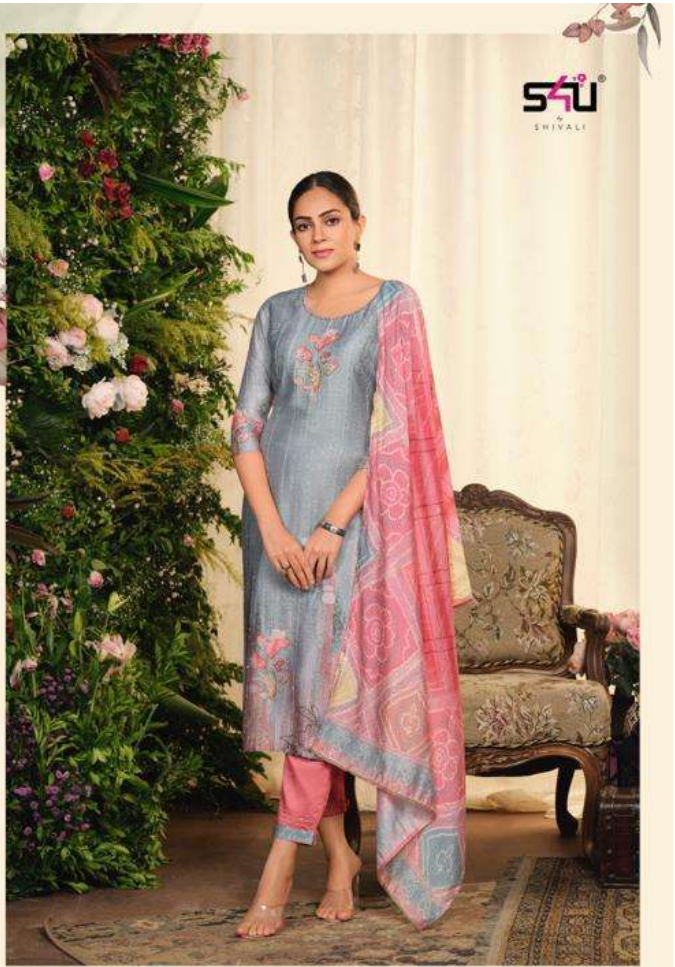

S4U[®]

SHIVALI

Sunshine

VOL-2

SHU[®]
SHIVALI

Happy hues
CELEBRATE 50TH BIRTHDAY IN THIS THREE
PIECE SET RENDERED IN
HAPPY HUES AND FLORAL PRINT.
SH01

S4U
SHIVALI

Youthful indulgence
WEAR THE MOOD-BRIGHT COLOUR,
FEATURING A CHIC
PLAY OF FLORAL AND
GEOMETRIC PATTERNS
SH06

Sunshine
VOL-2

S4U[®]
SHIVALI

SH01

SH02

SH03

SH04

SH05

SH06