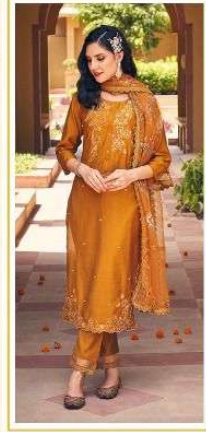

DESIGN 26005