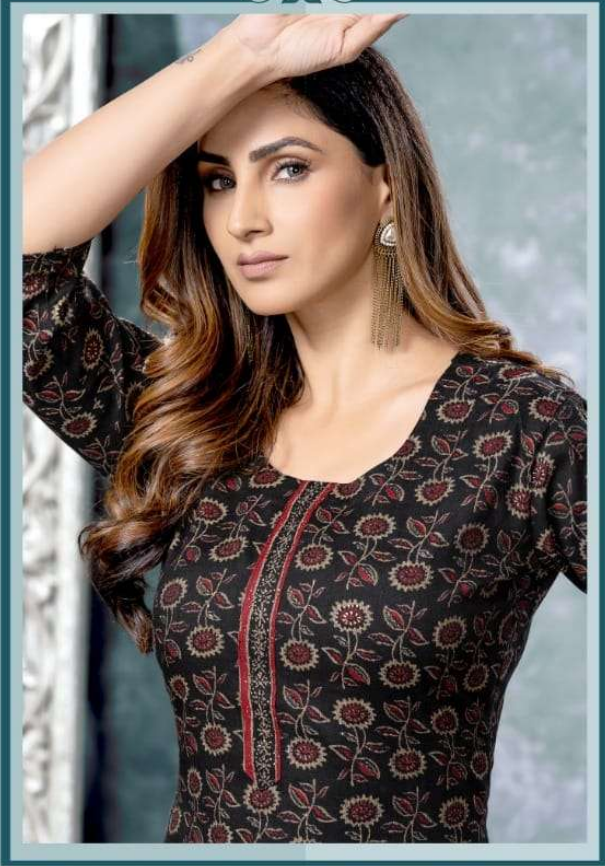

Make the world go crazy with fiery passion at a single glance of you be the goddess That makes the heart of men flutter.