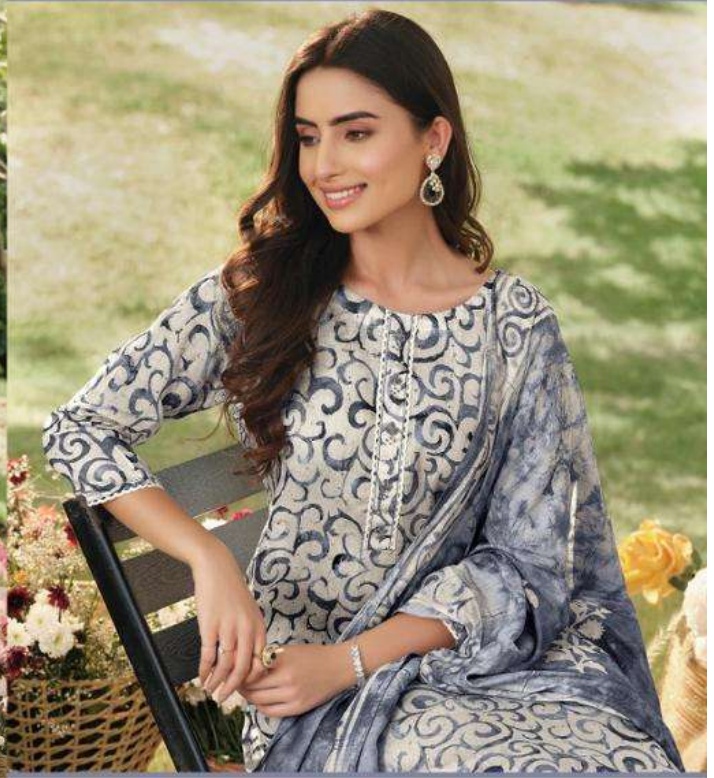

NEW COLLECTION

THE PEARL IN THE OCEAN

SOD>04