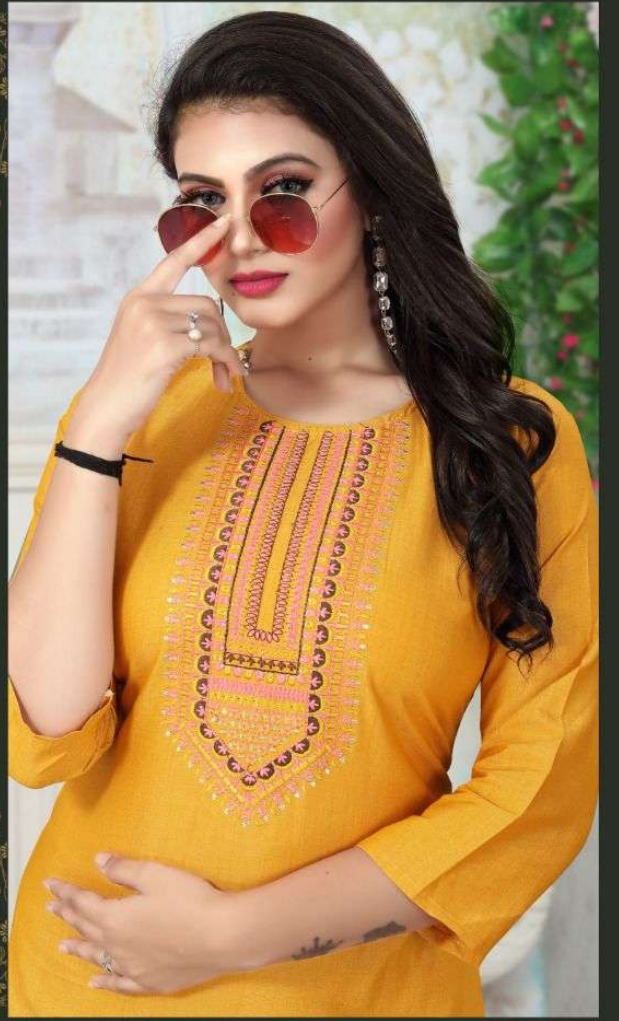

SIMPLY GLASSY

Opera

004