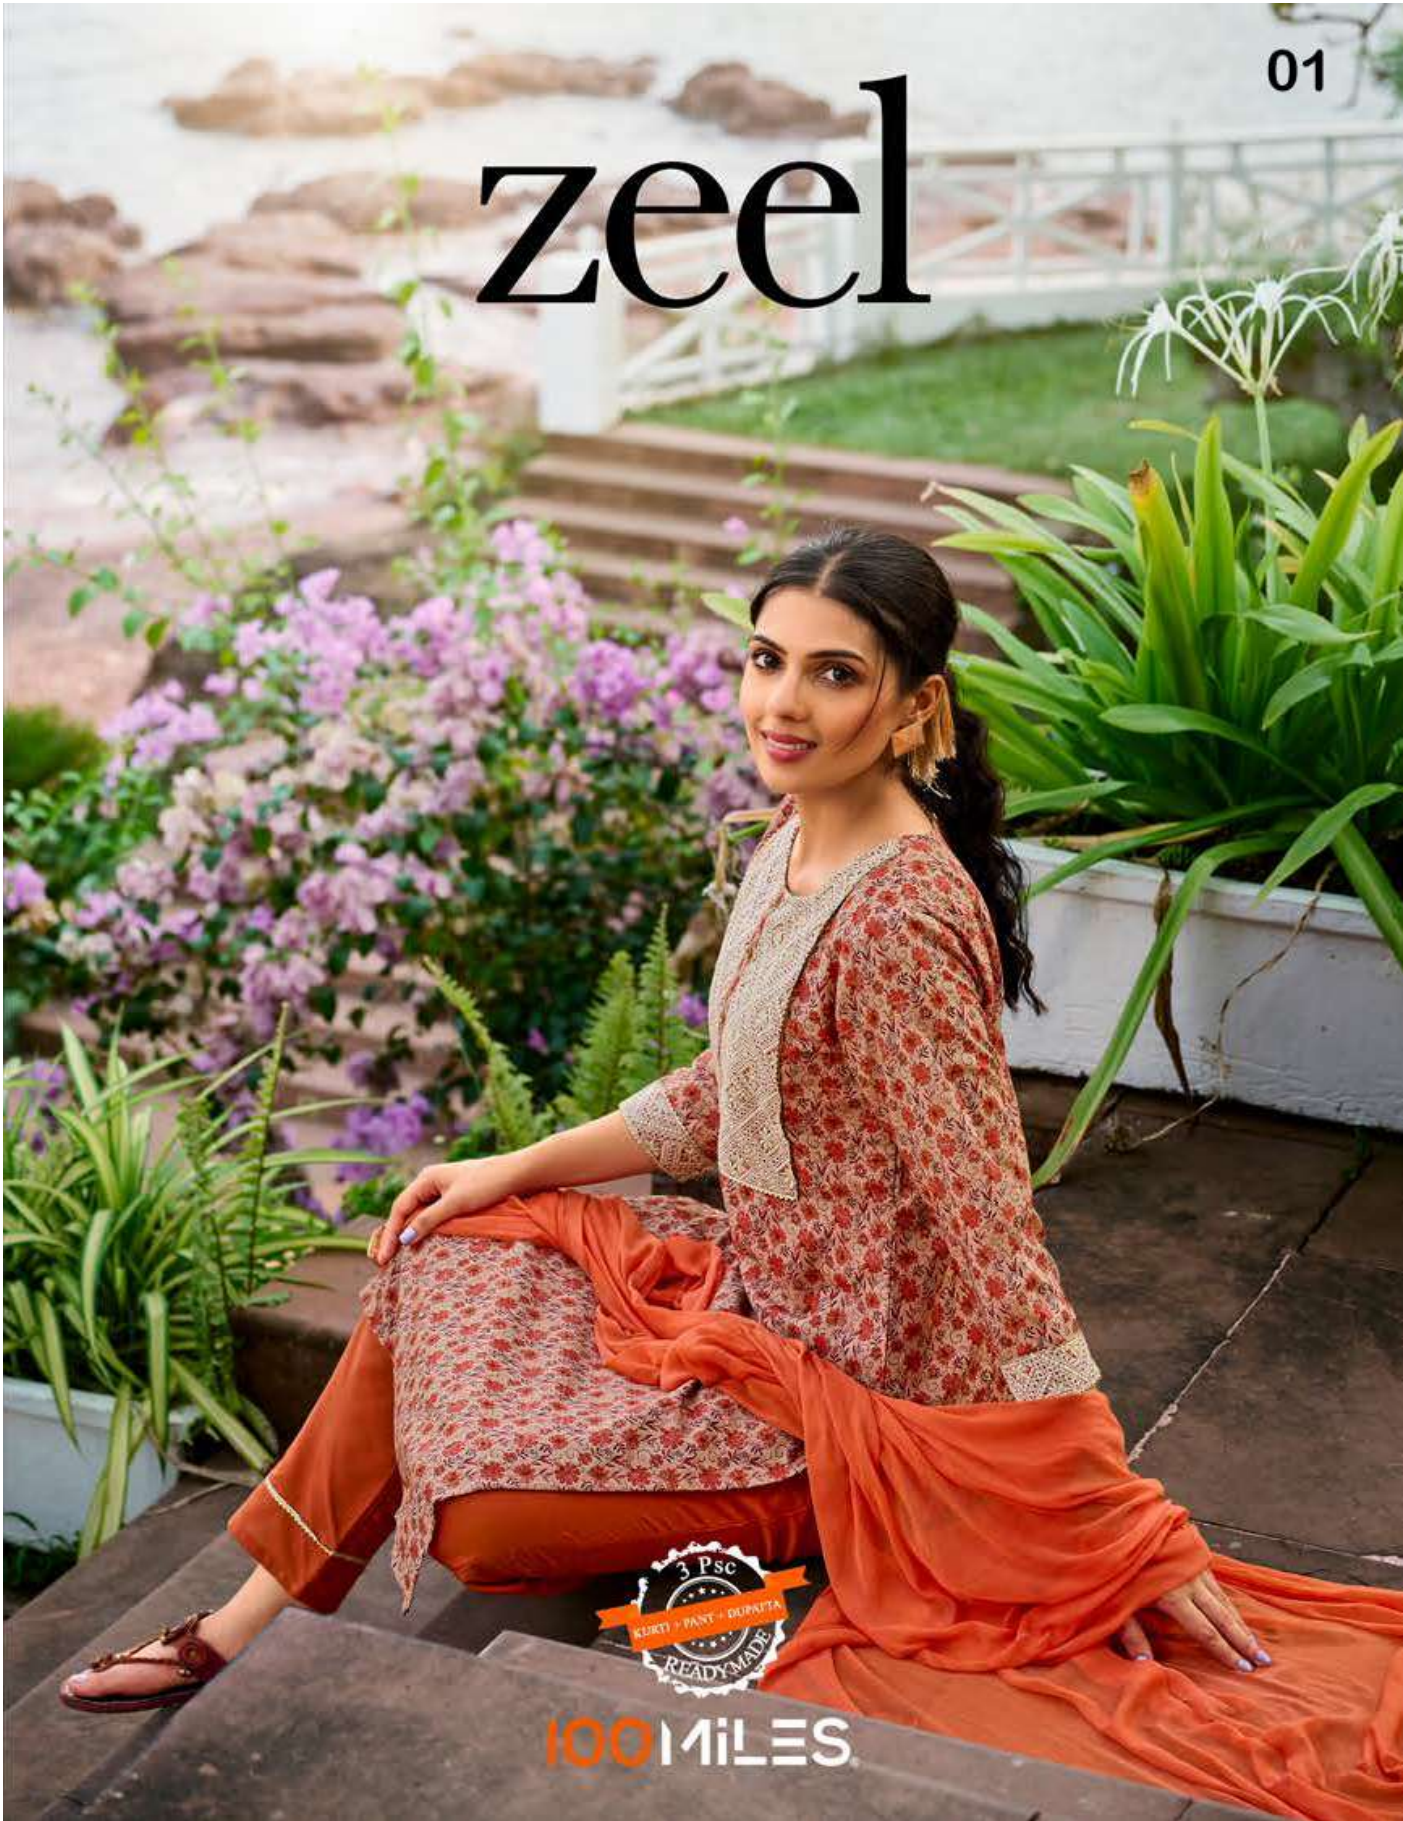

zeel

3 Pcs
KURTI + PANT + DUPATTA
READYMADE

100 MILES

zeel

01

3 Psc
KURTI + PANT + DUPATTA
READYMADE

100% COTTON

100MILES