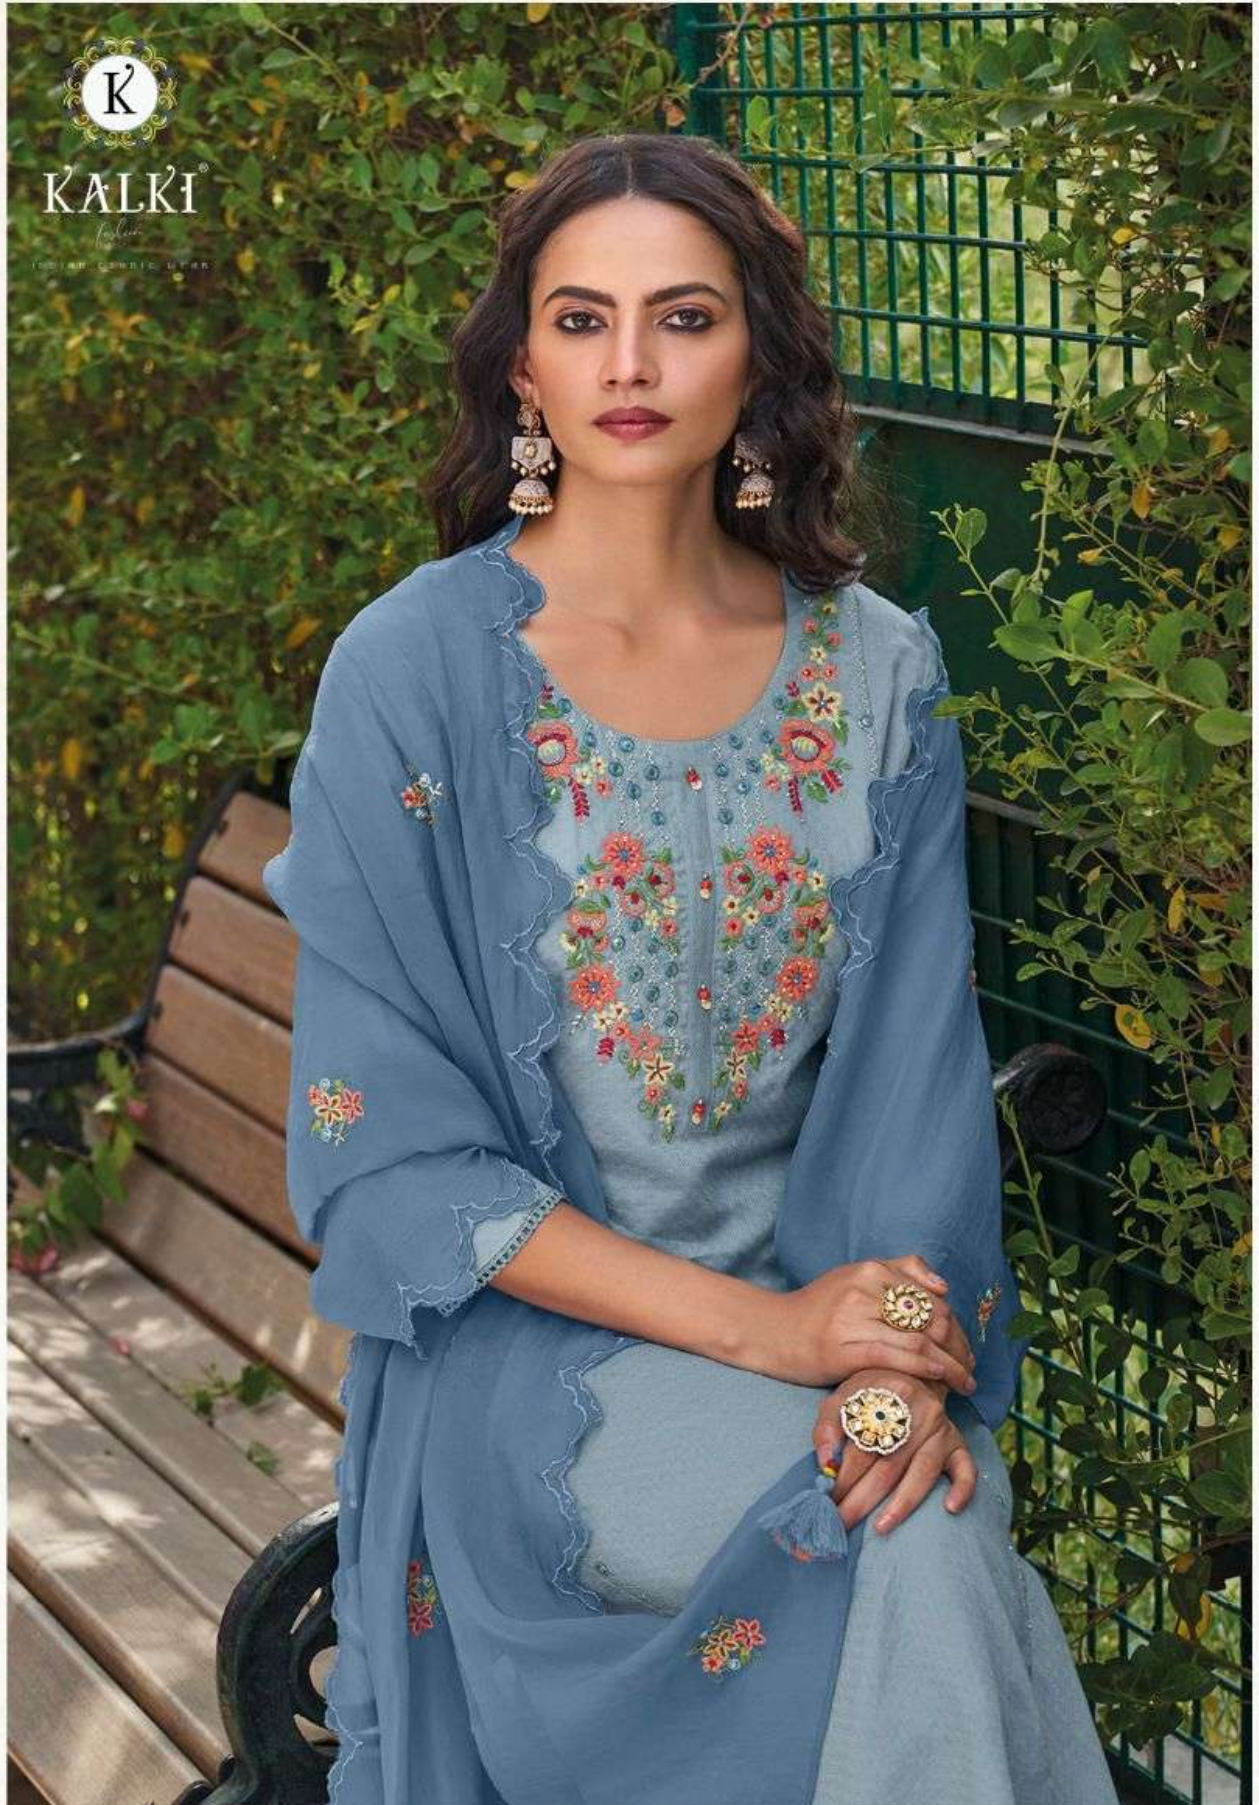

KALKI®

Fashion
INDIAN CLOTHING UPPER