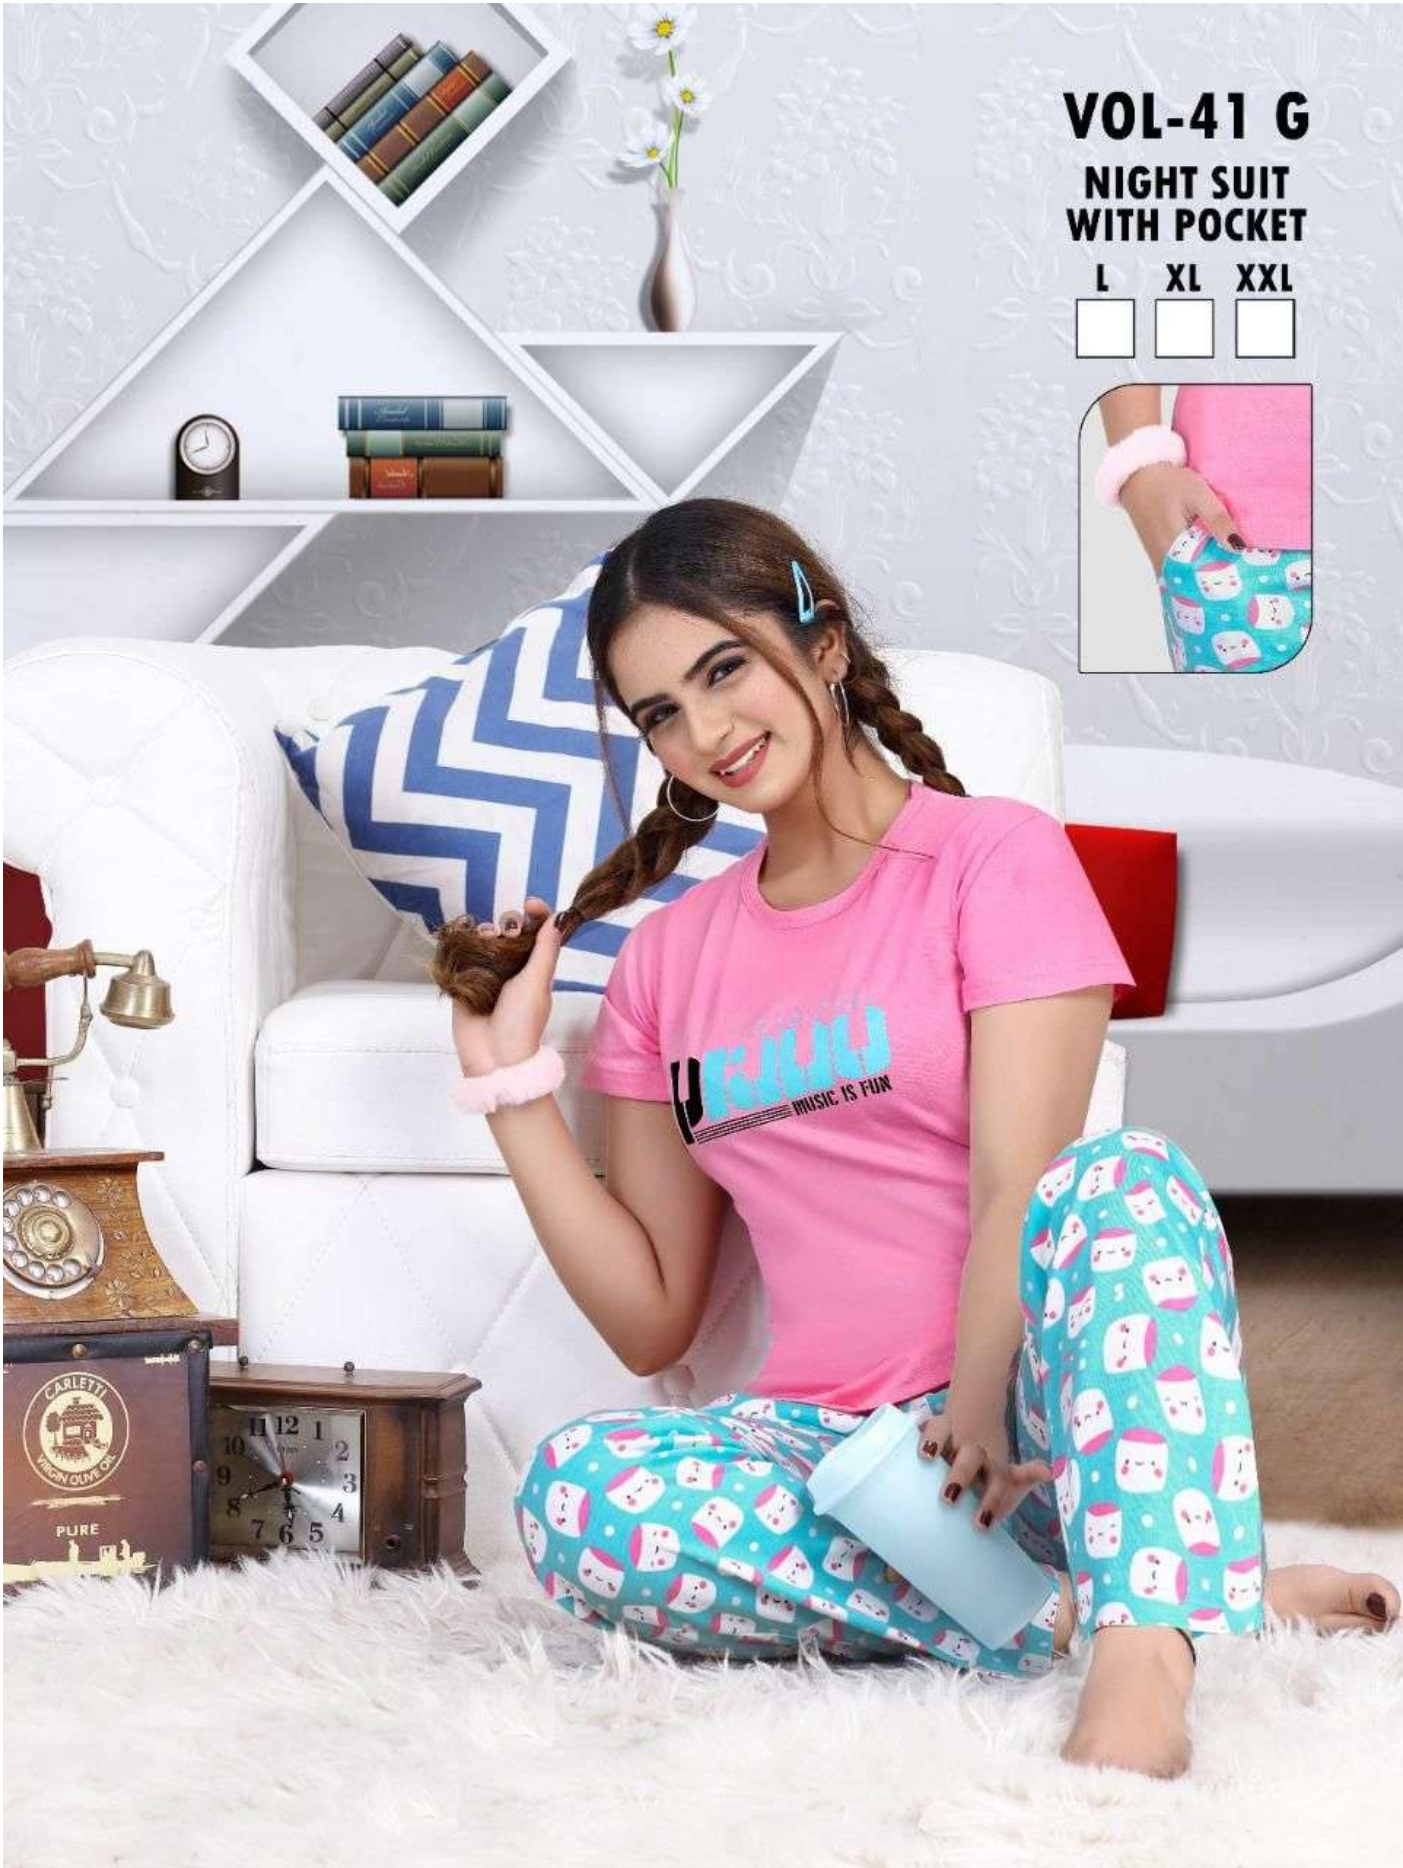

VOL-41 G

**NIGHT SUIT
WITH POCKET**

L XL XXL

☐	☐	☐