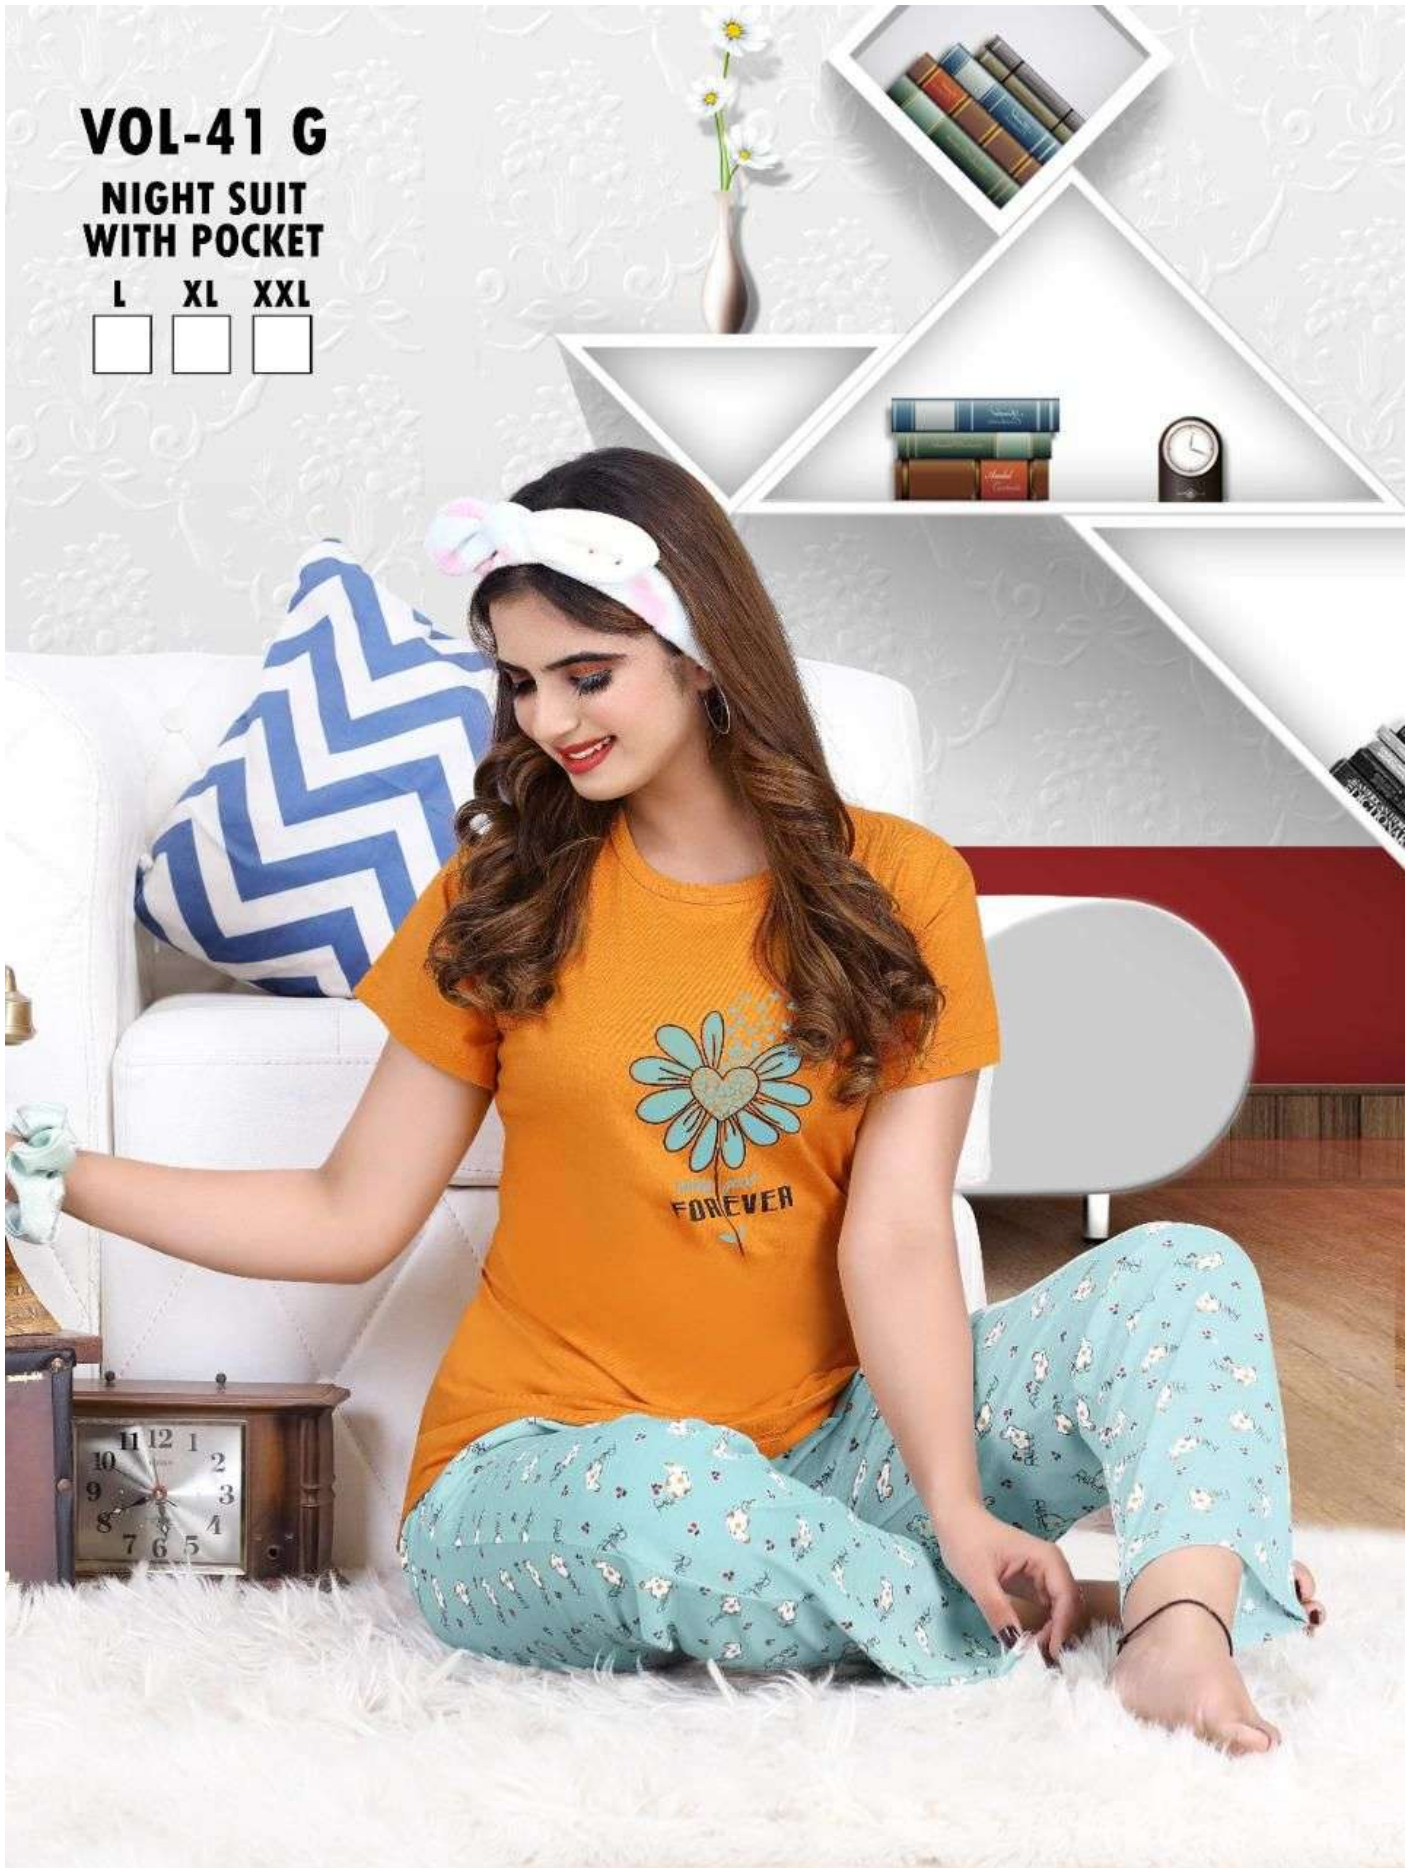

VOL-41 G

**NIGHT SUIT
WITH POCKET**

L XL XXL

☐	☐	☐