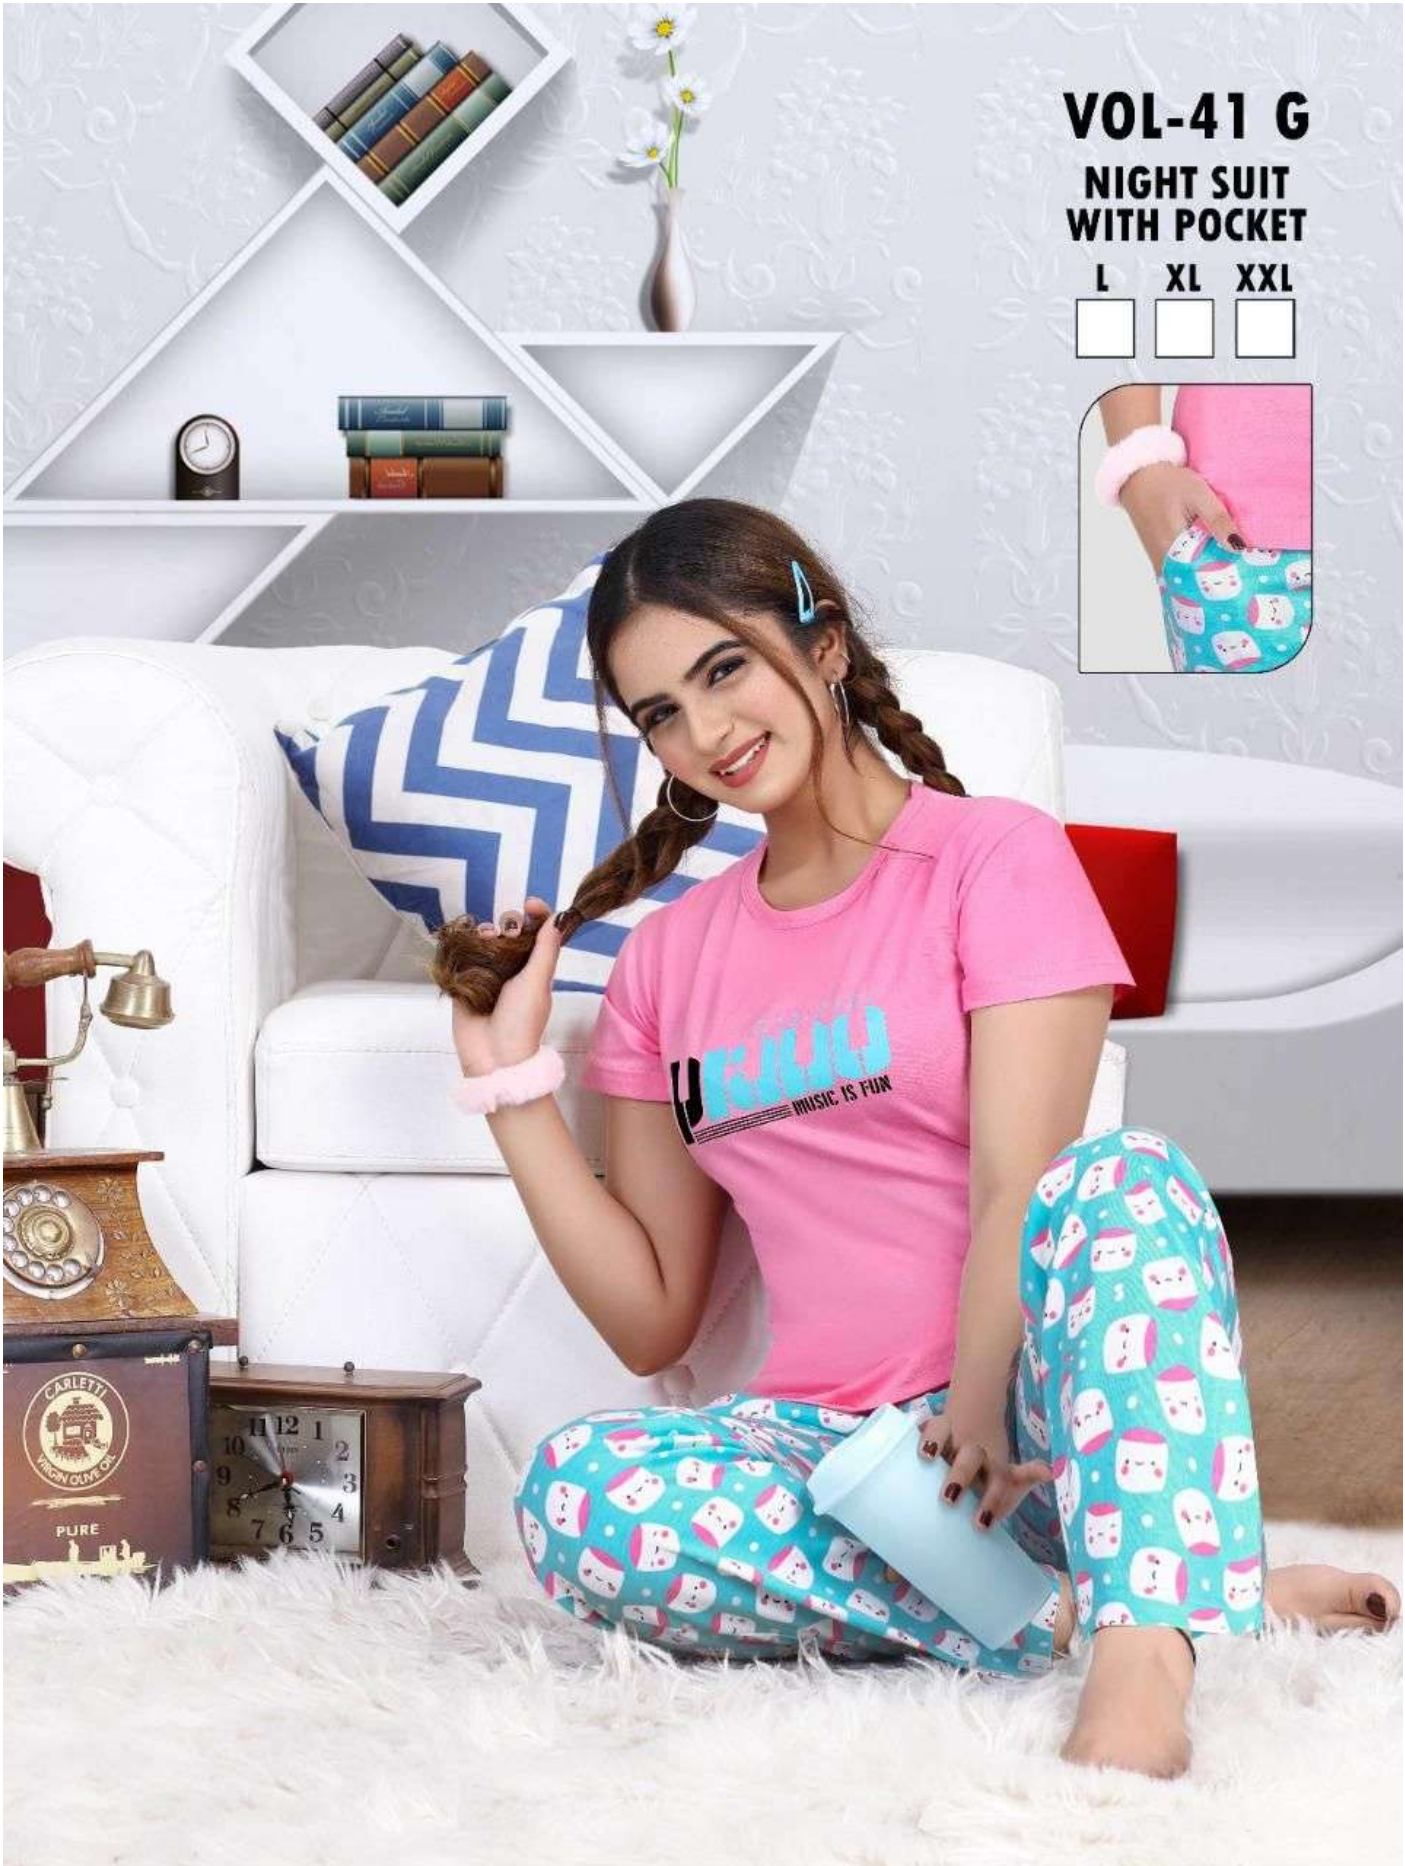

VOL-41 G

**NIGHT SUIT
WITH POCKET**

L XL XXL

☐	☐	☐