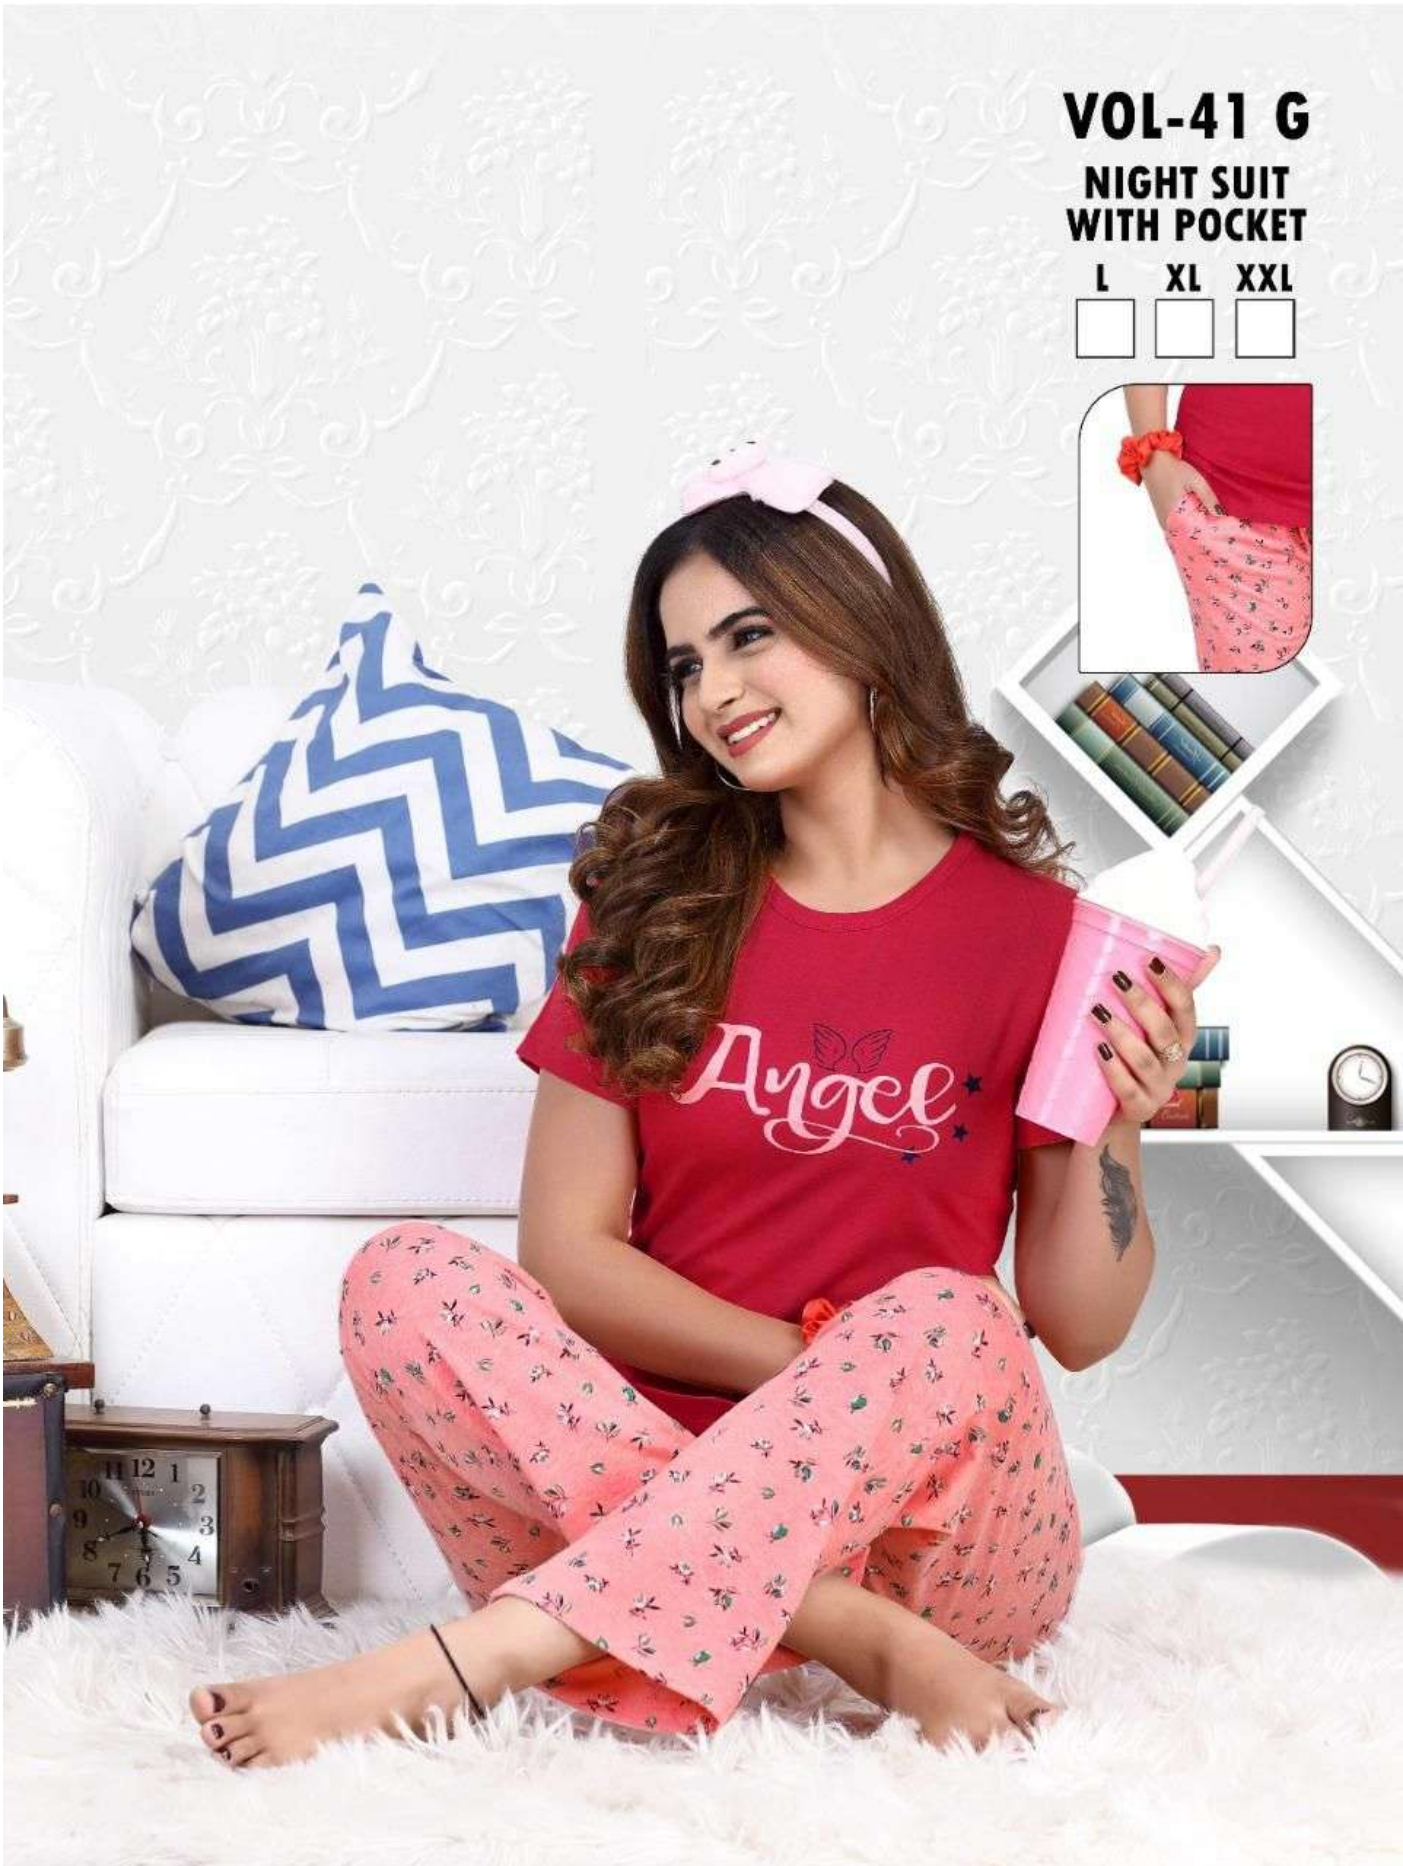

VOL-41 G

**NIGHT SUIT
WITH POCKET**

L XL XXL

☐	☐	☐