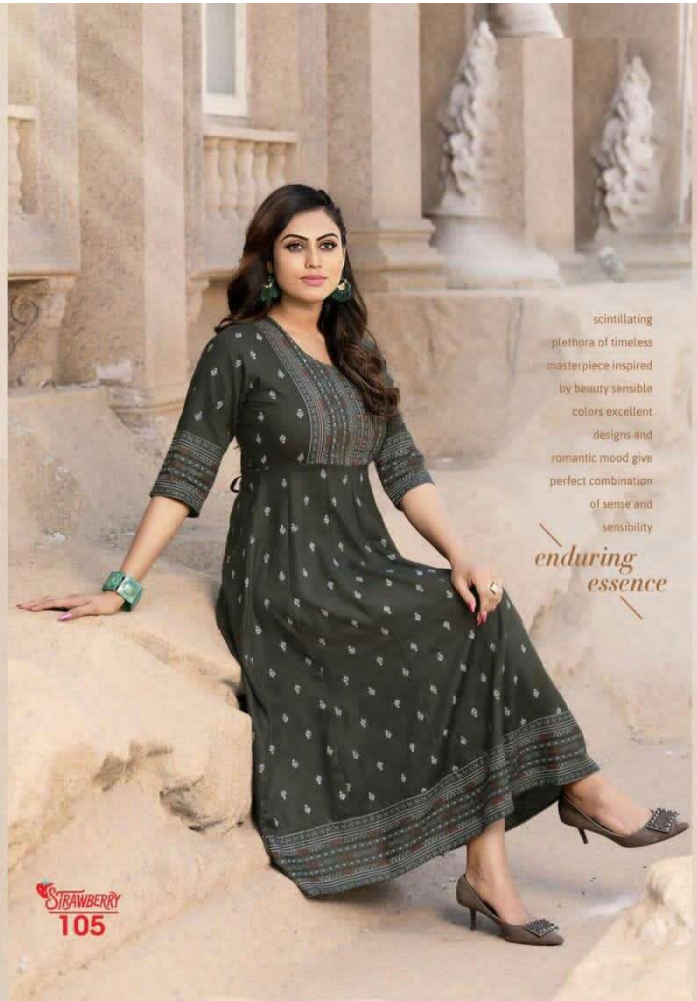

scintillating
plethora of timeless
masterpiece inspired
by beauty sensible
colors excellent
designs and
romantic mood give
perfect combination
of sense and
sensitivity

*enduring
essence*

STRAWBERRY
105