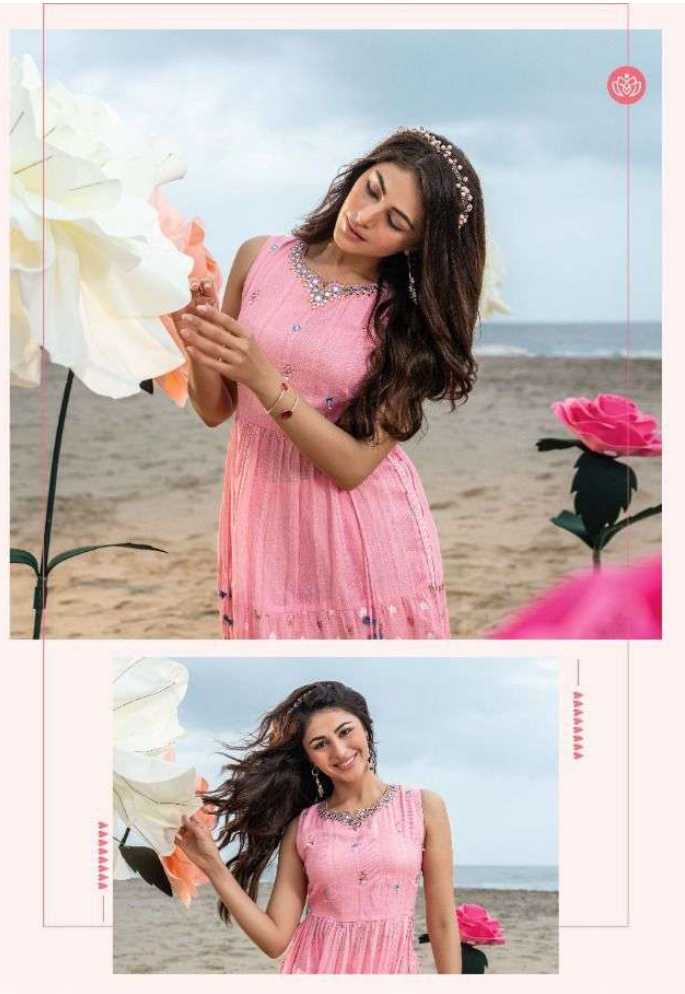

A woman with long dark hair, wearing a pink sleeveless dress with intricate embroidery, is shown in profile, whispering into her hand. She is surrounded by large, vibrant pink and white roses. The background is a soft-focus landscape with a beach and a blue sky. At the top, a pink banner contains the text 'Barbie IN WONDERLAND' with a small fairy illustration above the word 'Barbie'.

Barbie  
IN  
WONDERLAND

BY  
ANJU FABRICS

BARBIE  
in  
WONDERLAND

At Barbie Wonderland, we create magic  
with every stitch of the garment.

BW  
2022

AAAAAAAA

AAAAAAAA

BARBIE  
WONDERLAND

BARBIE  
BY  
WONDERLAND

BW  
2177

*The look of the* **SECRETS**

BW  
2370

Crystal Embroidered Sequin  
Purple and Gold Summer Dress

\*\*\*\*\*

**af**<sup>TM</sup>  
BY  
ANJU FABRICS

**stockOUT**<sup>TM</sup>  
BY  
ANJU FABRICS