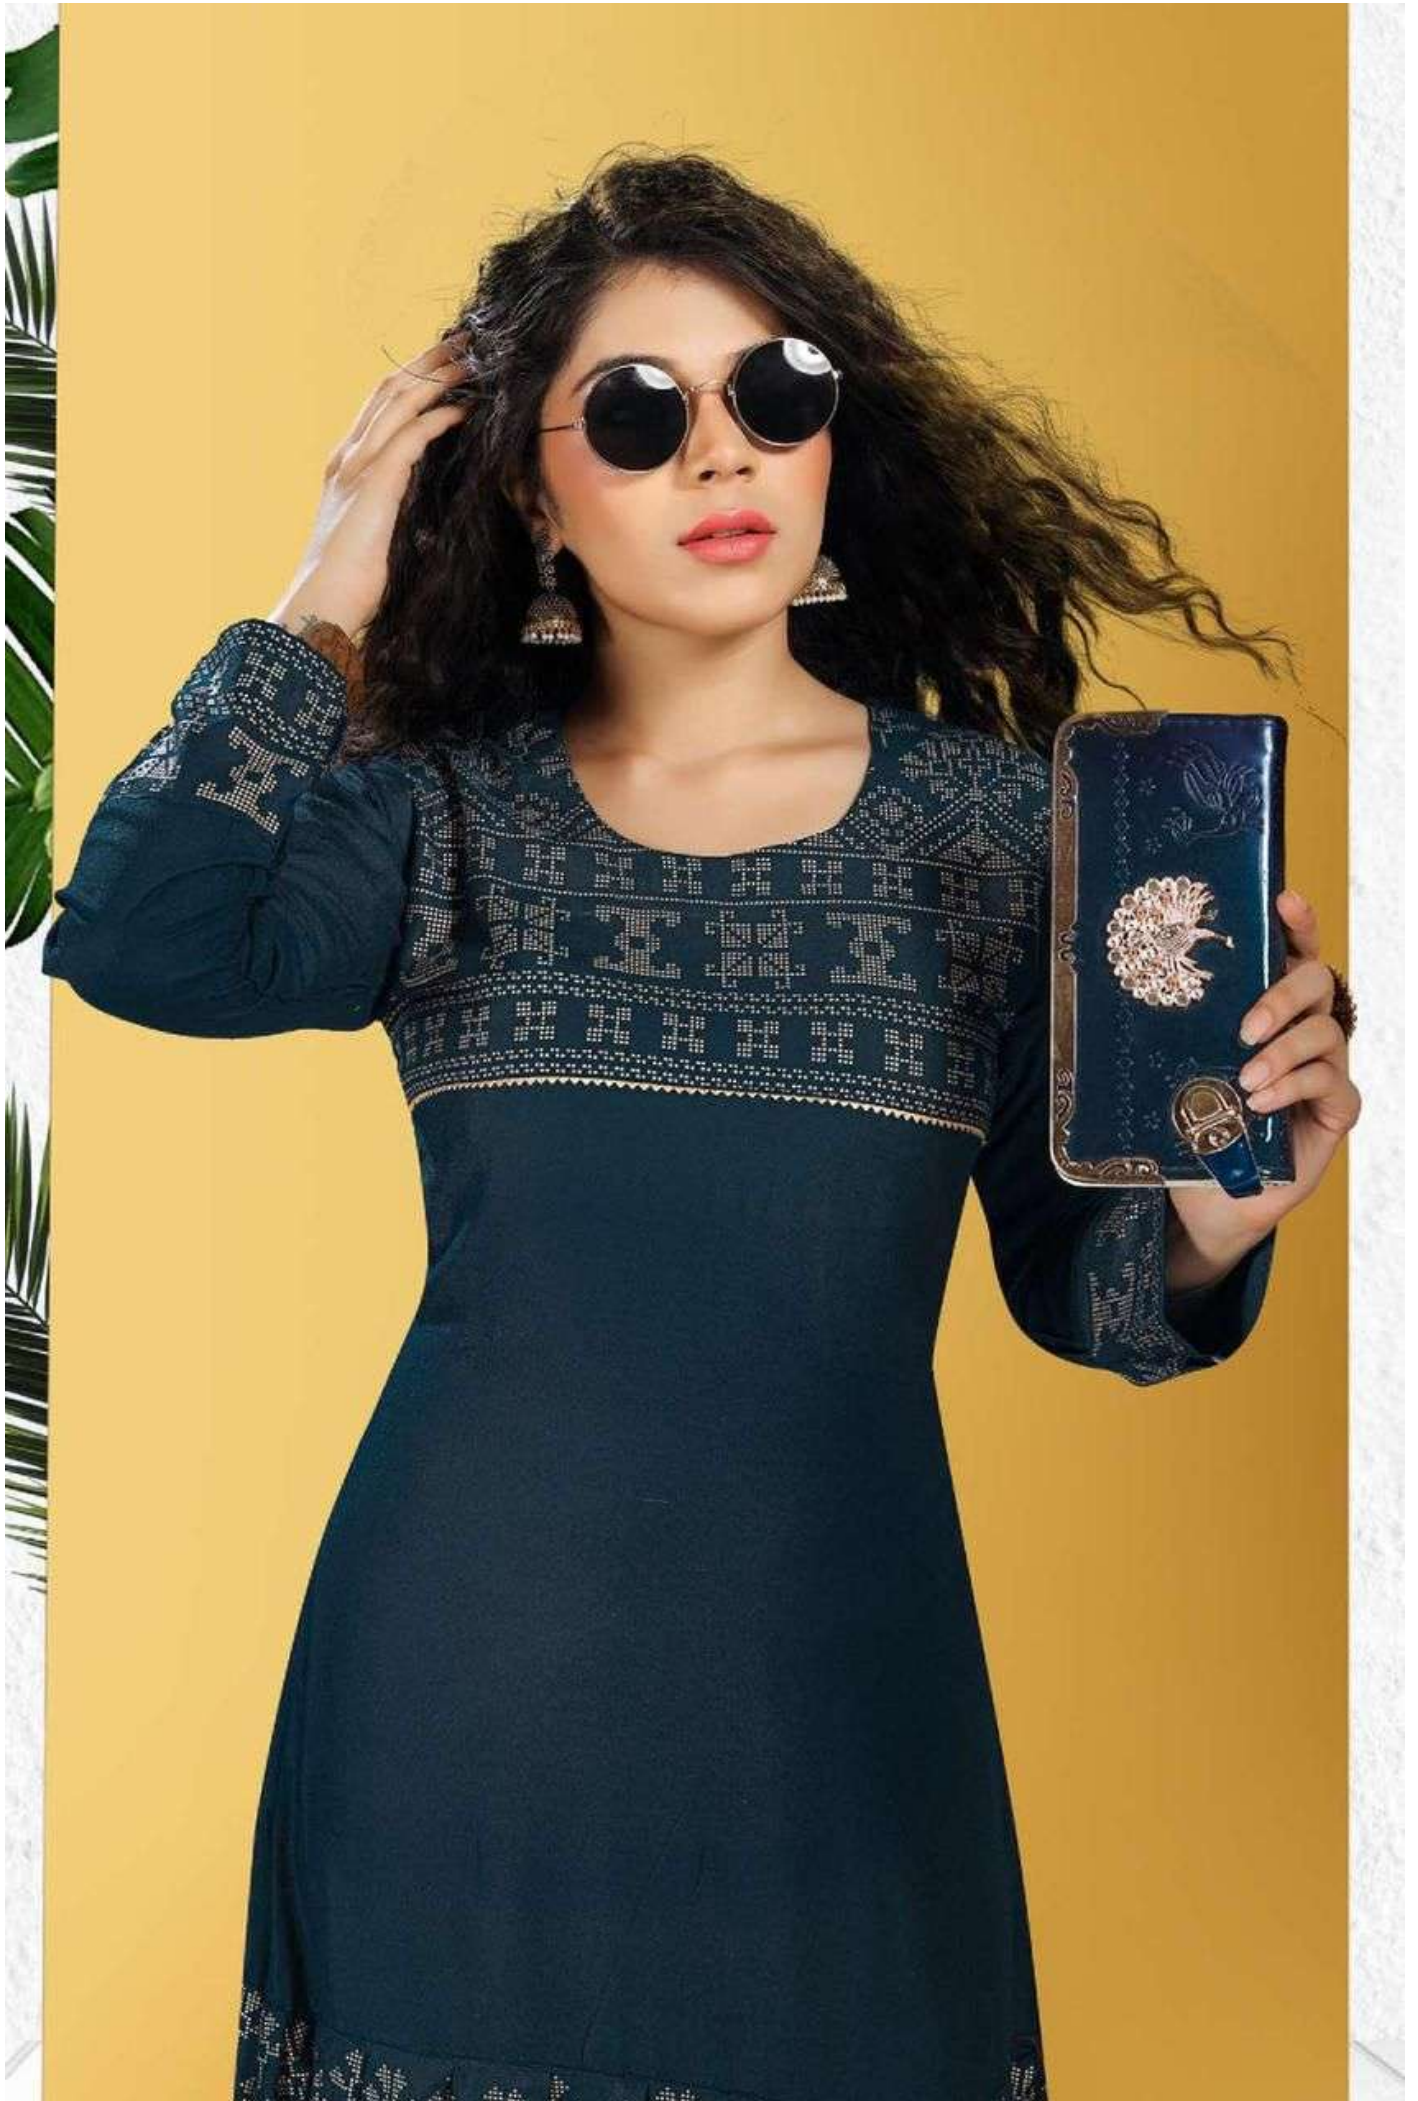

Paridhi

Glasses are sexy.

8176

8176

8176

8176

8176

8176

Paridhi

Size M L XL XXL

Fabric Reyon

Pattern frock style

Concept foil print

Paridhi

Glasses are sexy.