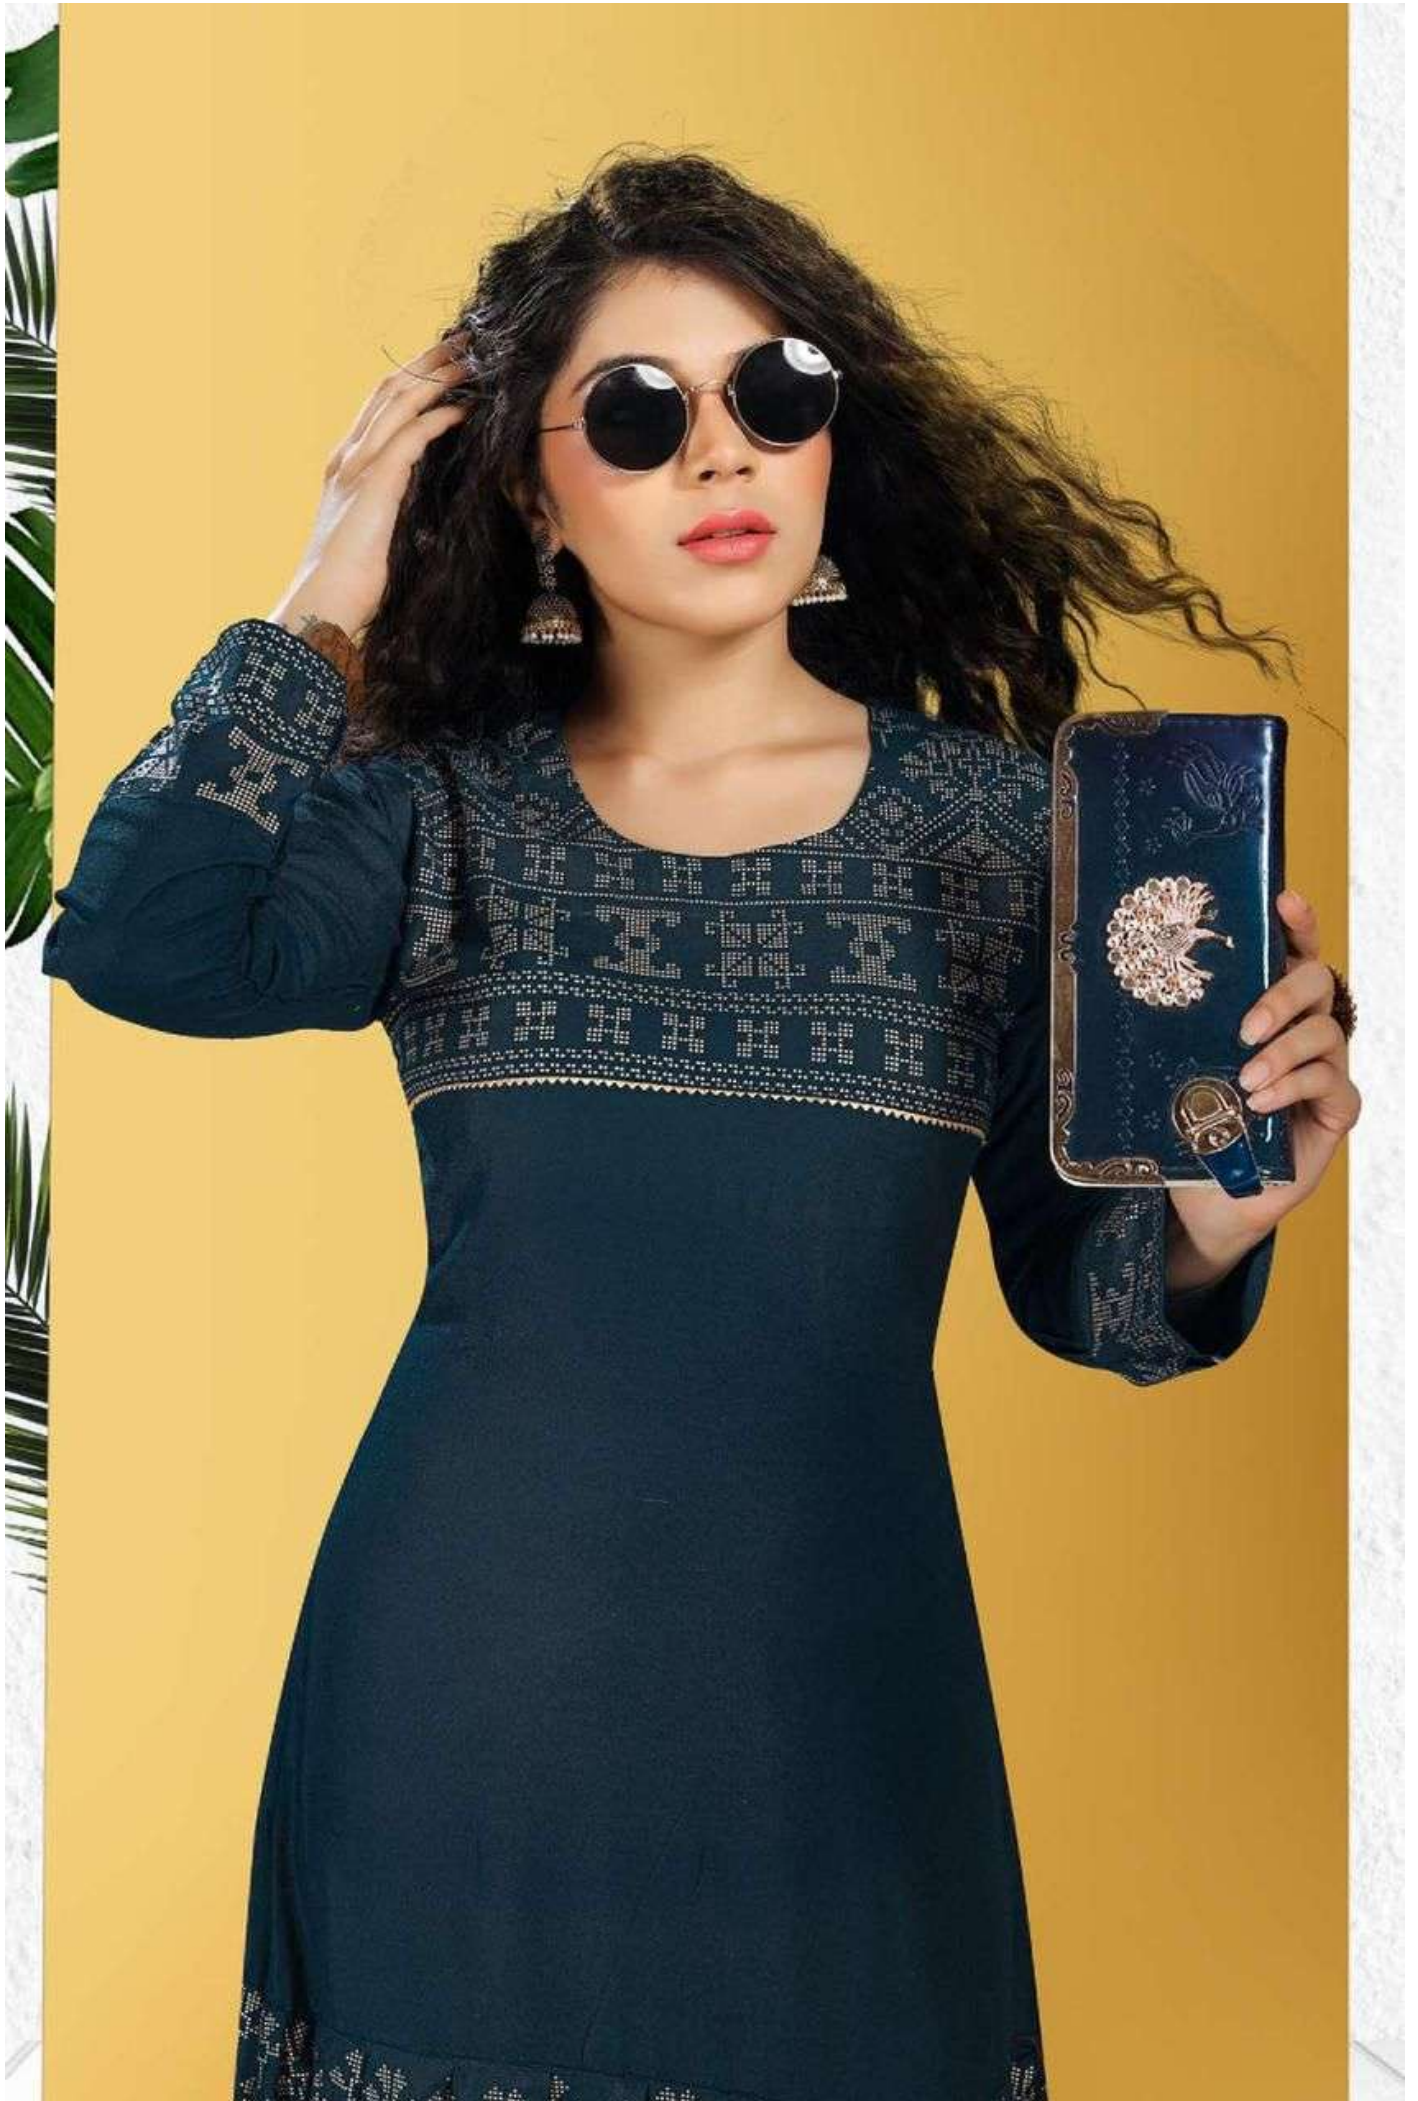

# Paridhi

Glasses are sexy.

8176

8176

8176

8176

8176

8176

# Paridhi

Size M L XL XXL

Fabric Reyon

Pattern frock style

Concept foil print