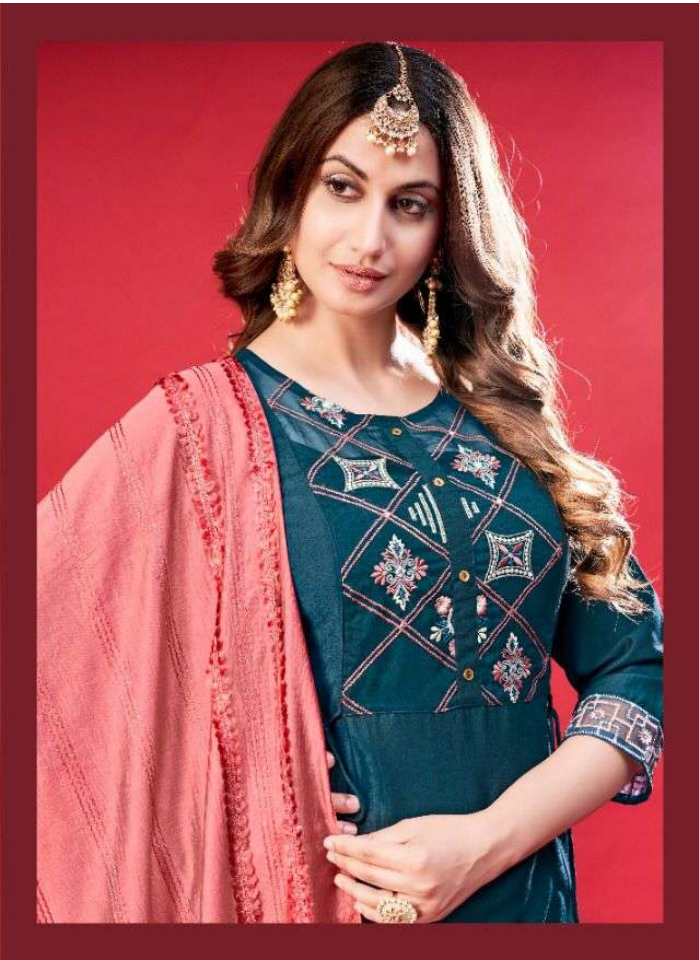

Princess

KURTI WITH BOTTOM & DUPATTA

The ocean of emotions

Be it your before wedding functions or after engagement party, this blue dress will be the best companion to treasure your emotion.

•
1006

1001

1002

1003

1004

1005

1006

Princess

KURTI WITH BOTTOM & DUPATTA