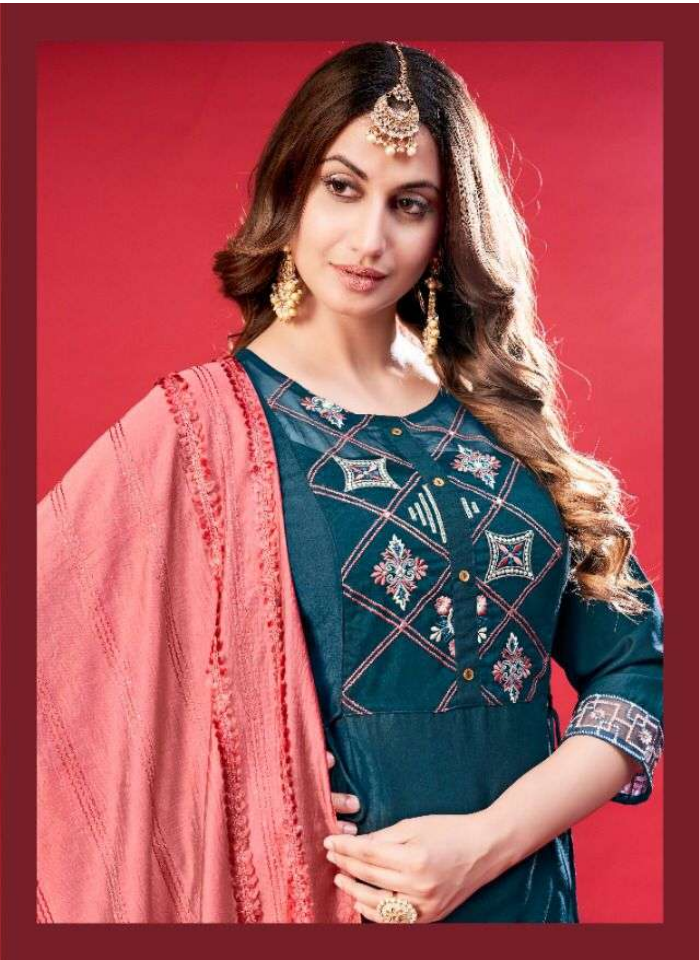

# Princess

KURTI WITH BOTTOM & DUPATTA

*The ocean of emotions*

*Be it your before wedding functions or after engagement party, this blue dress will be the best companion to treasure your emotion.*

•  
1006

# Princess

KURTI WITH BOTTOM & DUPATTA