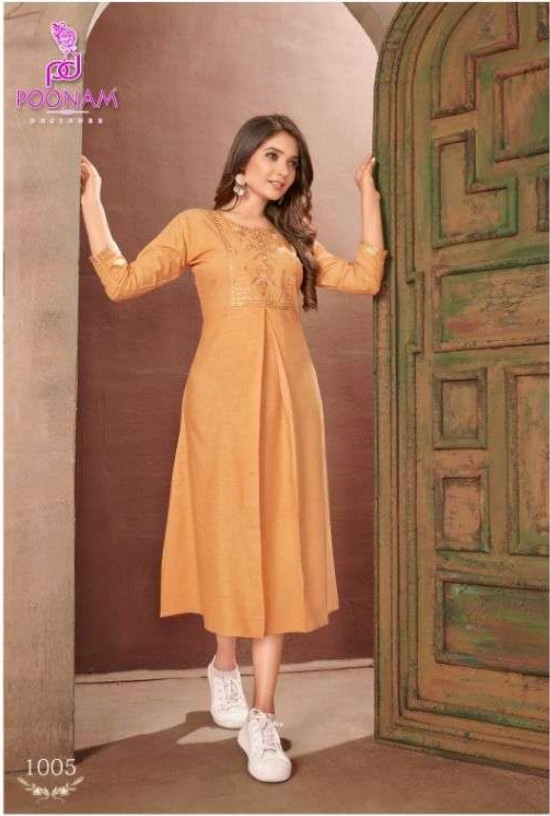

POONAM

GULZAR

GULZAR

D.no	Top
1001	Pure Malai cotton with embroidery & sequence work.
1002	Pure Malai cotton with embroidery & sequence work.
1003	Pure Malai cotton with embroidery & sequence work.
1004	Pure Malai cotton with embroidery & sequence work.
1005	Pure Malai cotton with embroidery & sequence work.

SIZE:- S, M, L, XL, XXL, 3XL

1001

GULZAR

SIZE:- S, M, L, XL, XXL, 3XL

1001

1002

1003

1004