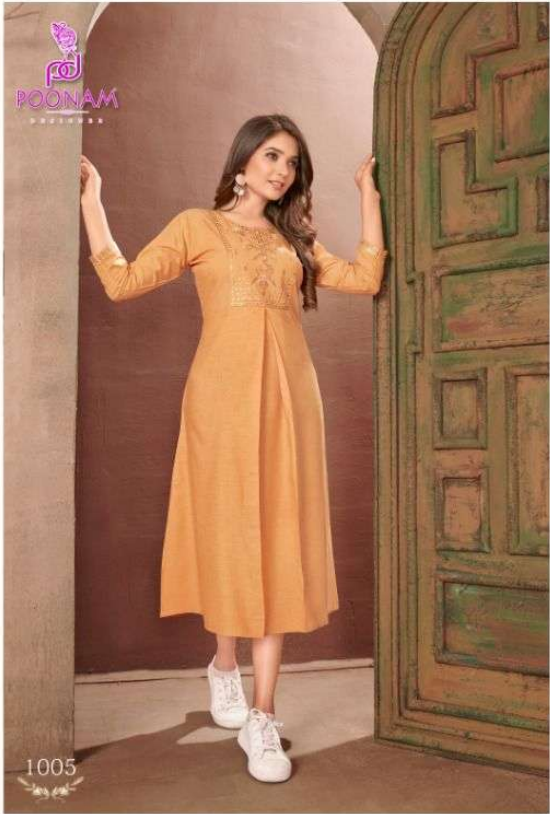

GULZAR

GULZAR

D.no	Top
1001	Pure Malai cotton with embroidery & sequece work.
1002	Pure Malai cotton with embroidery & sequece work.
1003	Pure Malai cotton with embroidery & sequece work.
1004	Pure Malai cotton with embroidery & sequece work.
1005	Pure Malai cotton with embroidery & sequece work.

SIZE:- S, M, L, XL, XXL, 3XL

1001

GULZAR

SIZE:- S, M, L, XL, XXL, 3XL

1001

1002

1003

1004