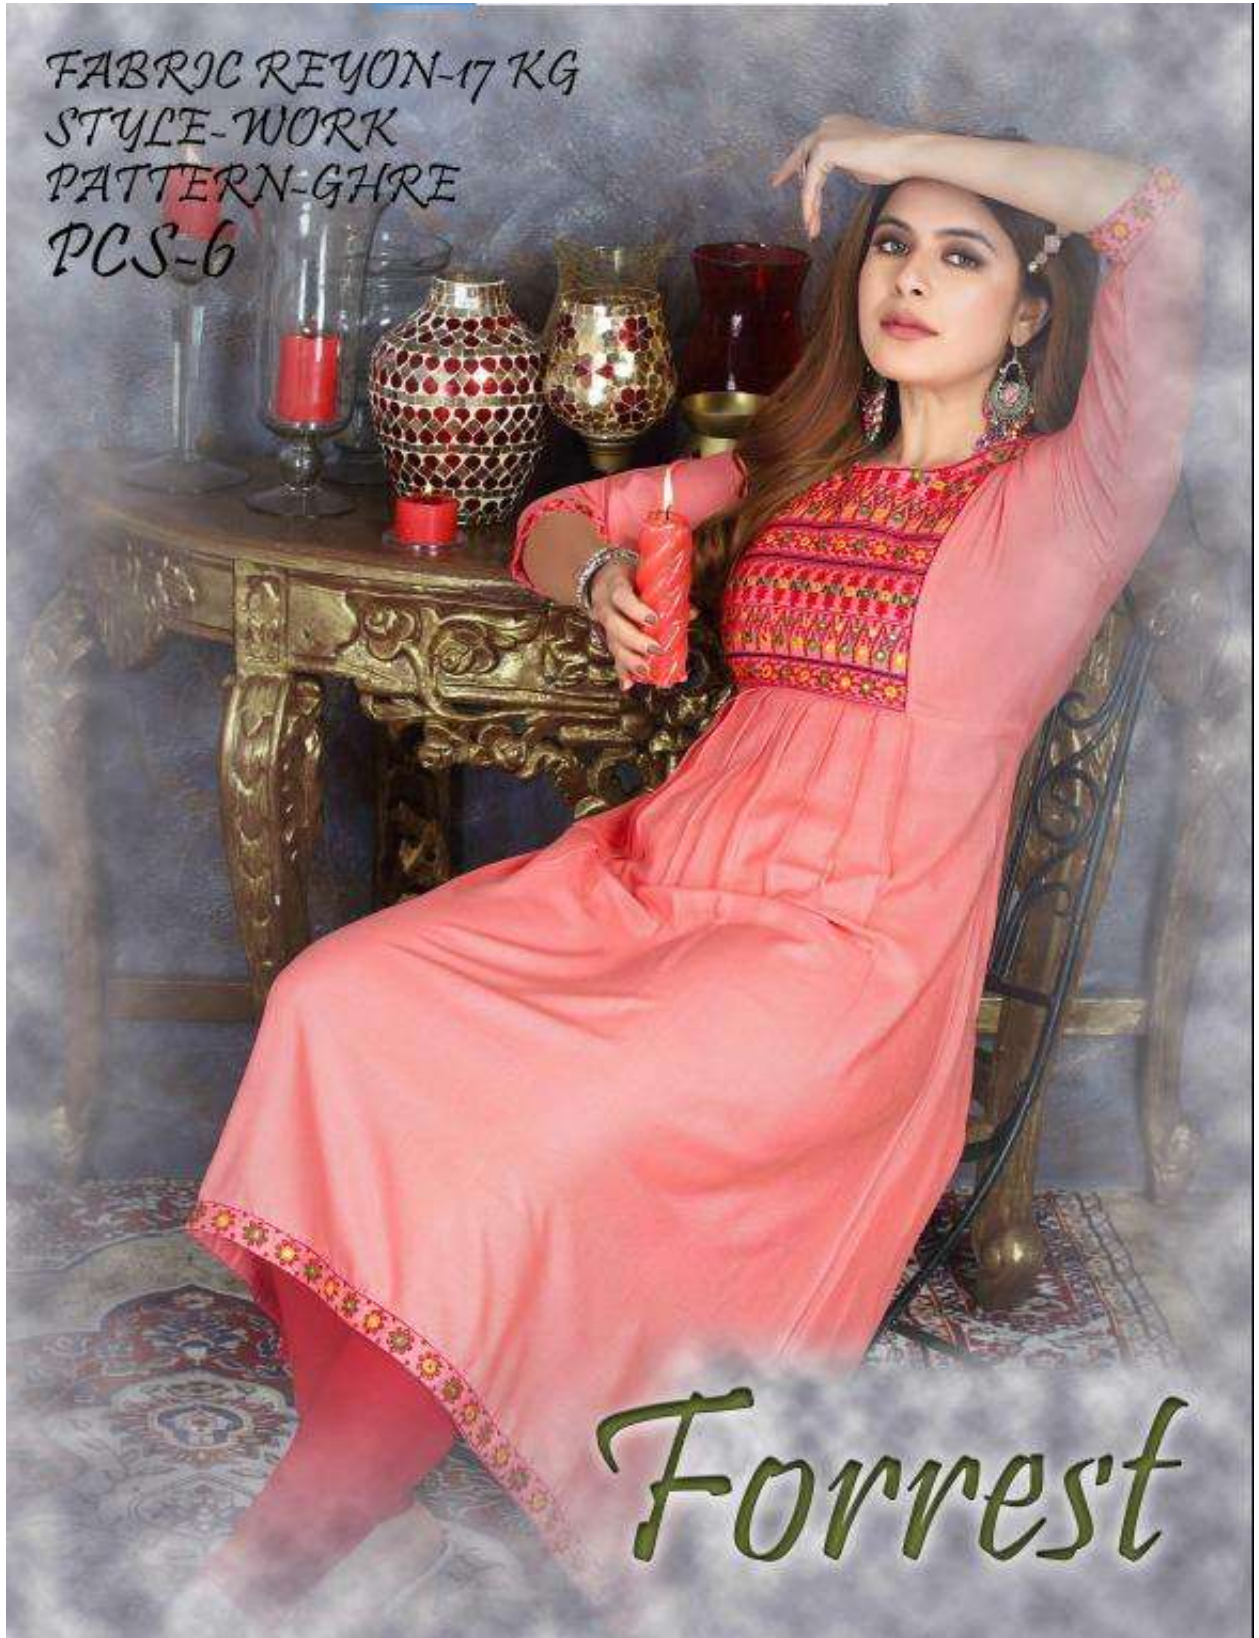

FABRIC REYON-17 KG  
STYLE-WORK  
PATTERN-GHRE  
PCS-6

*Forrest*

THERE IS BEAUTY IN ALL THINGS YOU JUST NEED TO LOOK CLOSE ENOUGH. STYLE IS A SIMPLE WAY OF SAYING COMPLICATED THINGS.

D-202

D-205

FABRIC REYON-17 KG  
STYLE-WORK  
PATTERN-GHRE  
PCS-6