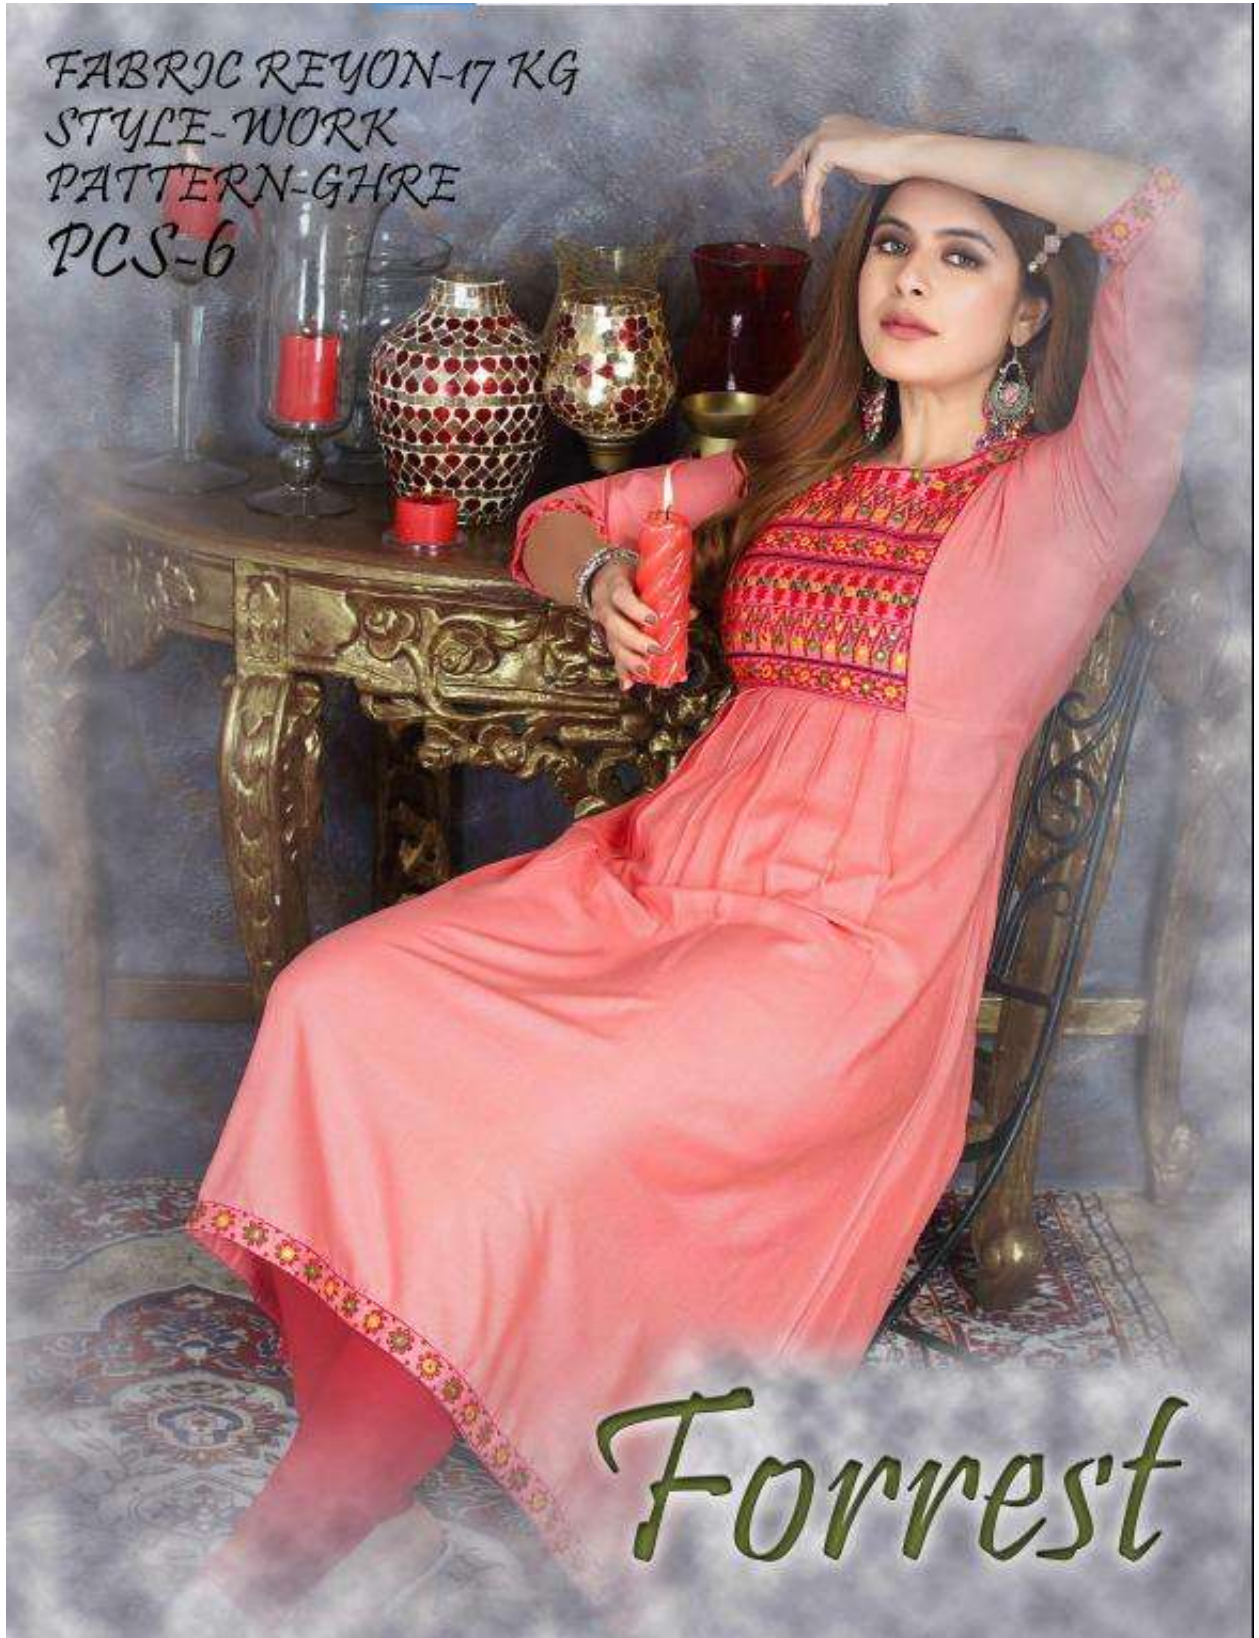

FABRIC REYON-17 KG  
STYLE-WORK  
PATTERN-GHRE  
PCS-6

Forrest

THERE IS BEAUTY IN ALL THINGS YOU JUST NEED TO LOOK CLOSE ENOUGH STYLE IS A SIMPLE WAY OF SAYING COMPLICATED THINGS

D-202

D-205

FABRIC REYON-17 KG  
STYLE-WORK  
PATTERN-GHRE  
PCS-6