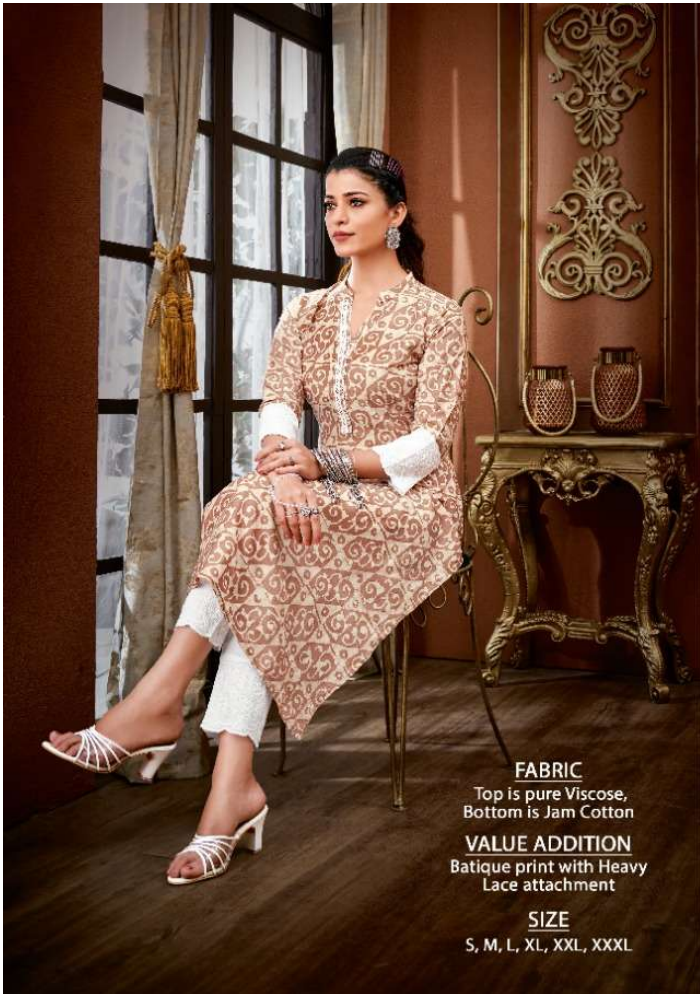

SHICHI  
SHSN-48

**FABRIC**  
Top is pure Viscose,  
Bottom is Jam Cotton

**VALUE ADDITION**  
Batique print with Heavy  
Lace attachment

**SIZE**  
S, M, L, XL, XXL, XXXL

SHSN-43

SHSN-44

SHSN-45

SHSN-46