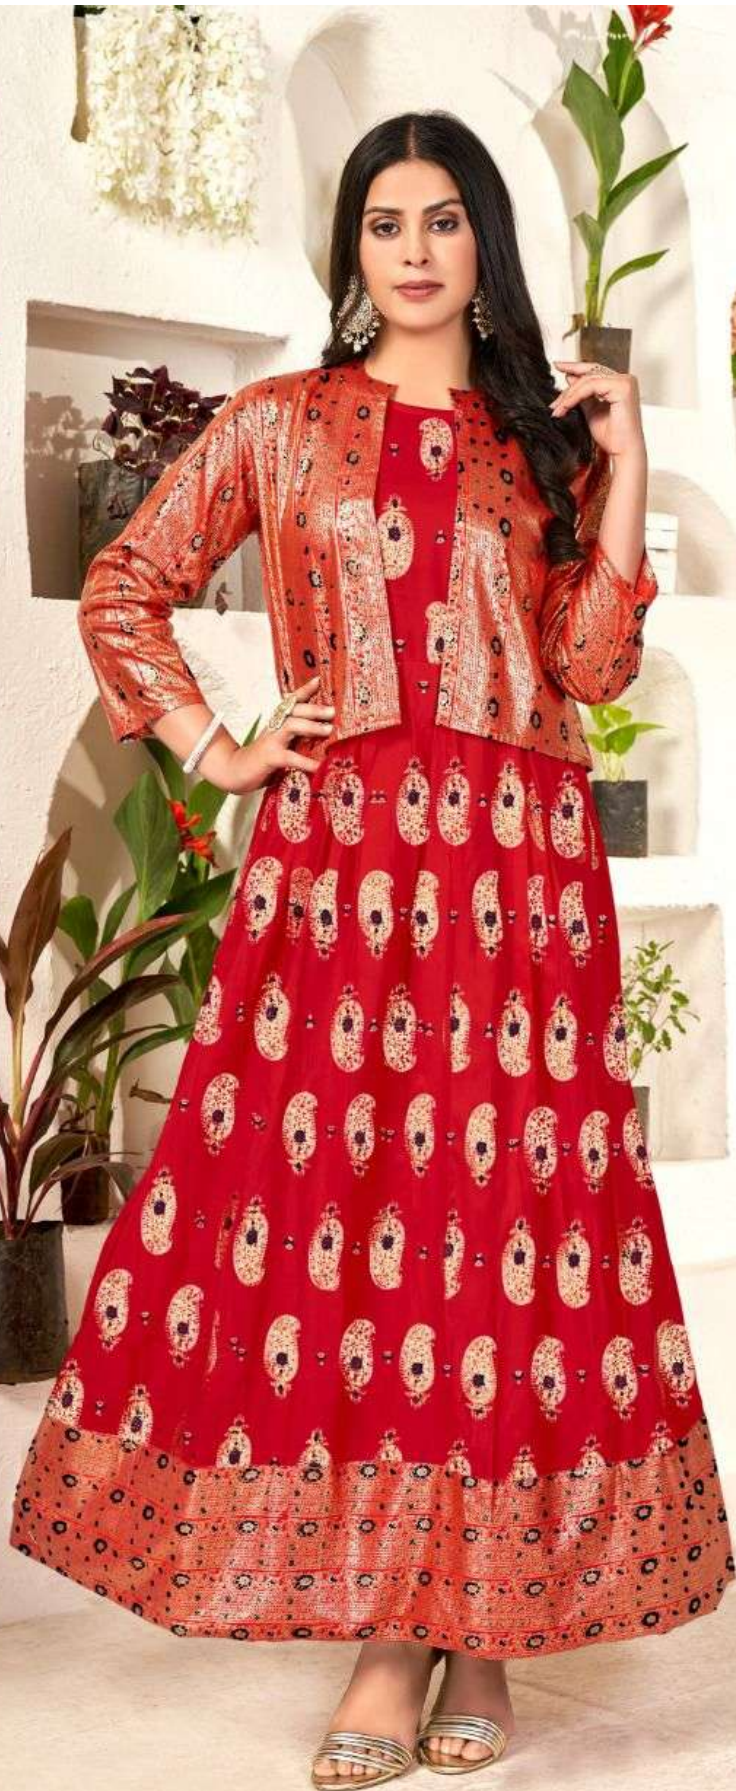

SMIT
CREATION

Size- S to 5XL

Baby

Size - S, M, L, XL, XXL, 3XL, 4XL, 5XL,

Size- S to 5XL
Baby

Size- S to 5XL
Baby

Size- S to 5XL
Baby

Size- S to 5XL
Baby

Size- S to 5XL
Baby

Size- S to 5XL
Baby

Size- S to 5XL
Baby

Size- S to 5XL
Baby

Baby

Size - S, M, L, XL, XXL, 3XL, 4XL, 5XL,

D.no	Gown	Jacket
1001	14 kg Rayon with Minakari Foil print sleeveless Gown.	14 kg Rayon with Minakari Foil print.
1002	14 kg Rayon with Minakari Foil print sleeveless Gown.	14 kg Rayon with Minakari Foil print.
1003	14 kg Rayon with Minakari Foil print sleeveless Gown.	14 kg Rayon with Minakari Foil print.
1004	14 kg Rayon with Minakari Foil print sleeveless Gown.	14 kg Rayon with Minakari Foil print.
1005	14 kg Rayon with Minakari Foil print sleeveless Gown.	14 kg Rayon with Minakari Foil print.
1006	14 kg Rayon with Minakari Foil print sleeveless Gown.	14 kg Rayon with Minakari Foil print.
1007	14 kg Rayon with Minakari Foil print sleeveless Gown.	14 kg Rayon with Minakari Foil print.
1008	14 kg Rayon with Minakari Foil print sleeveless Gown.	14 kg Rayon with Minakari Foil print.