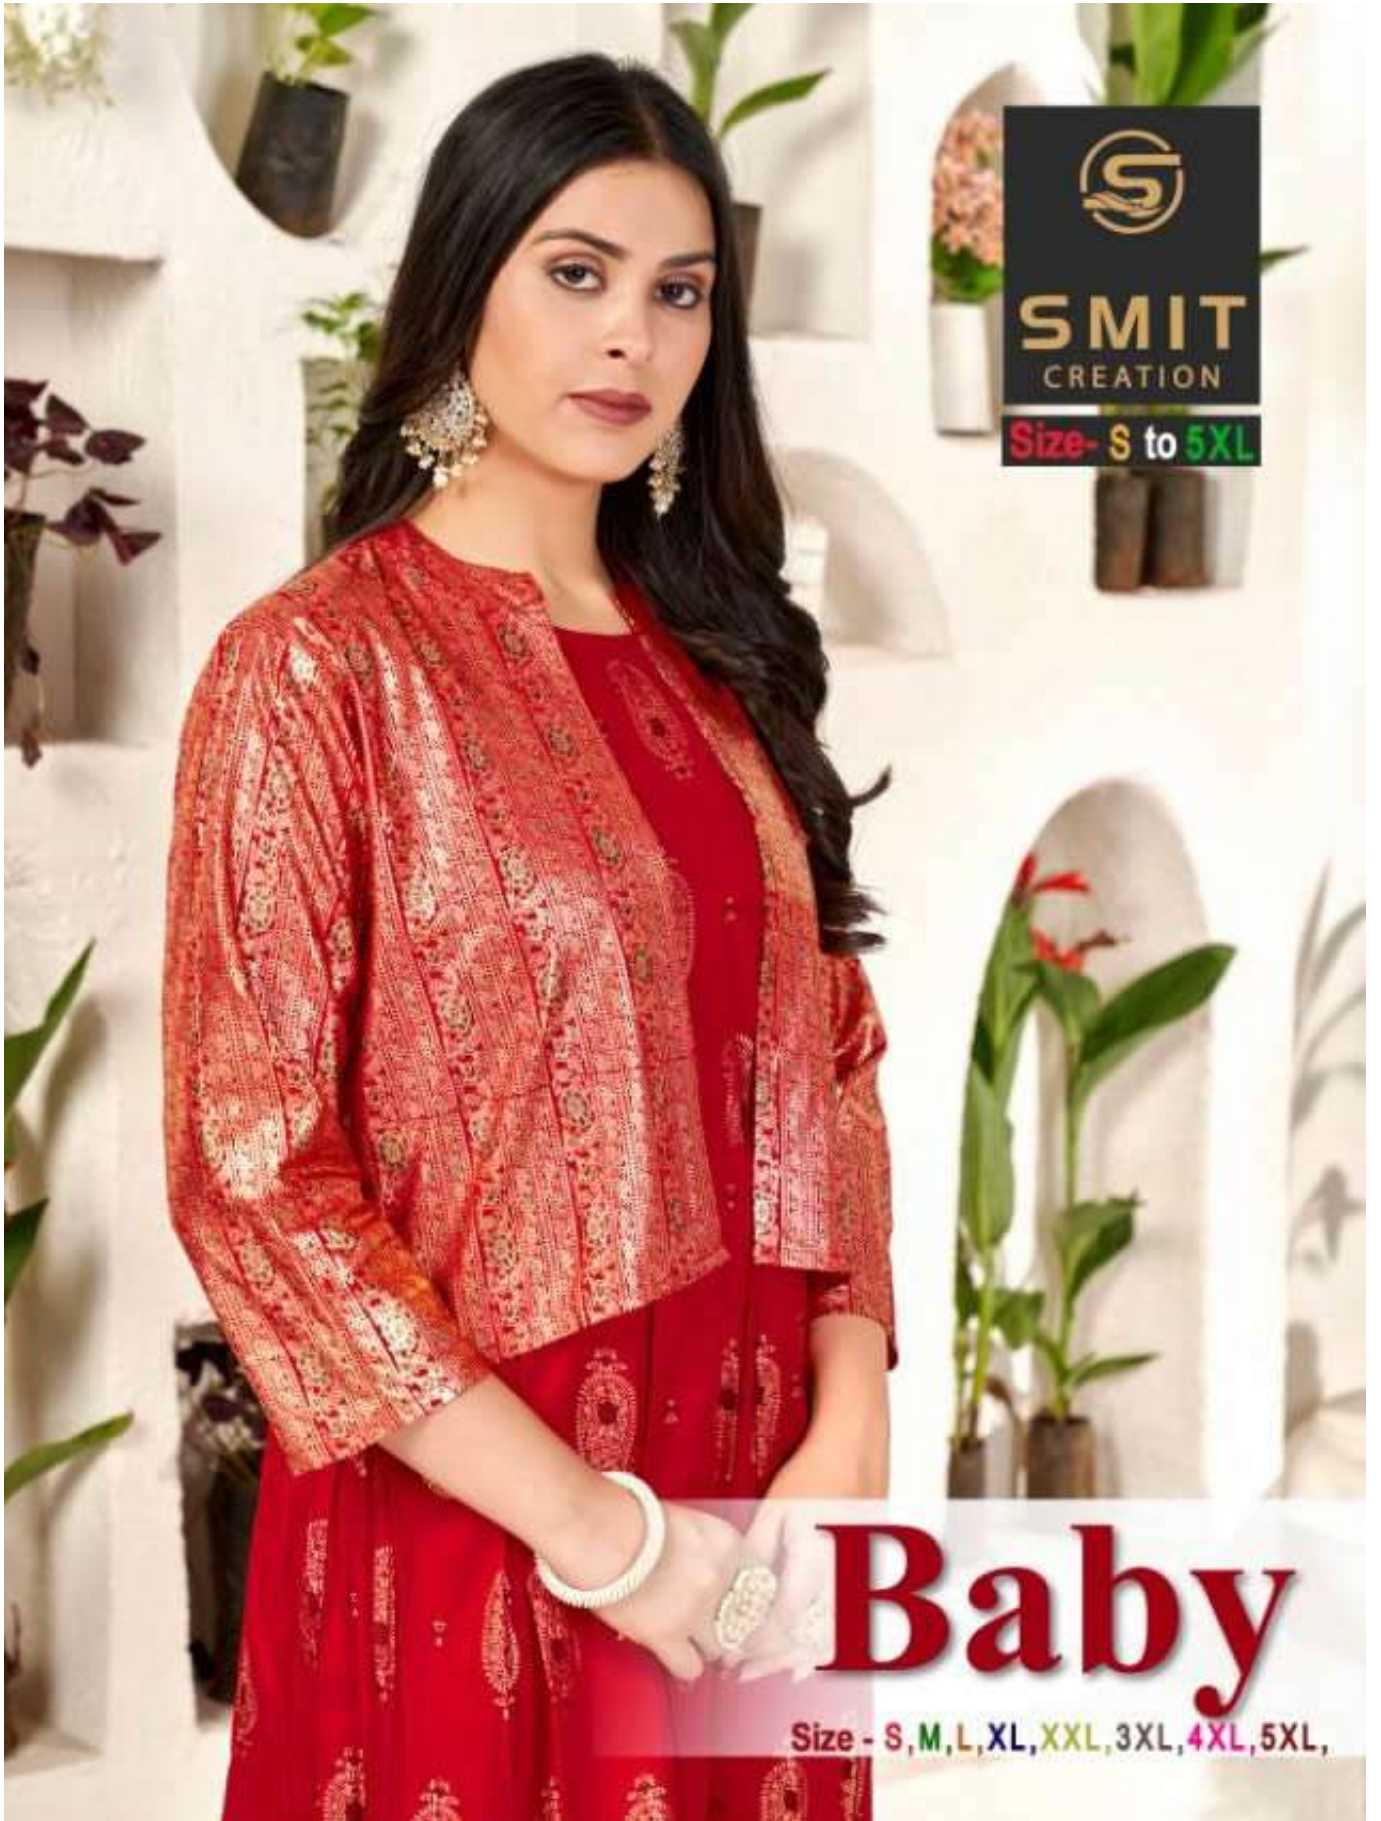

1005

1006

1007

1008

SMIT
CREATION

Size- S to 5XL

Baby

Size - S, M, L, XL, XXL, 3XL, 4XL, 5XL,