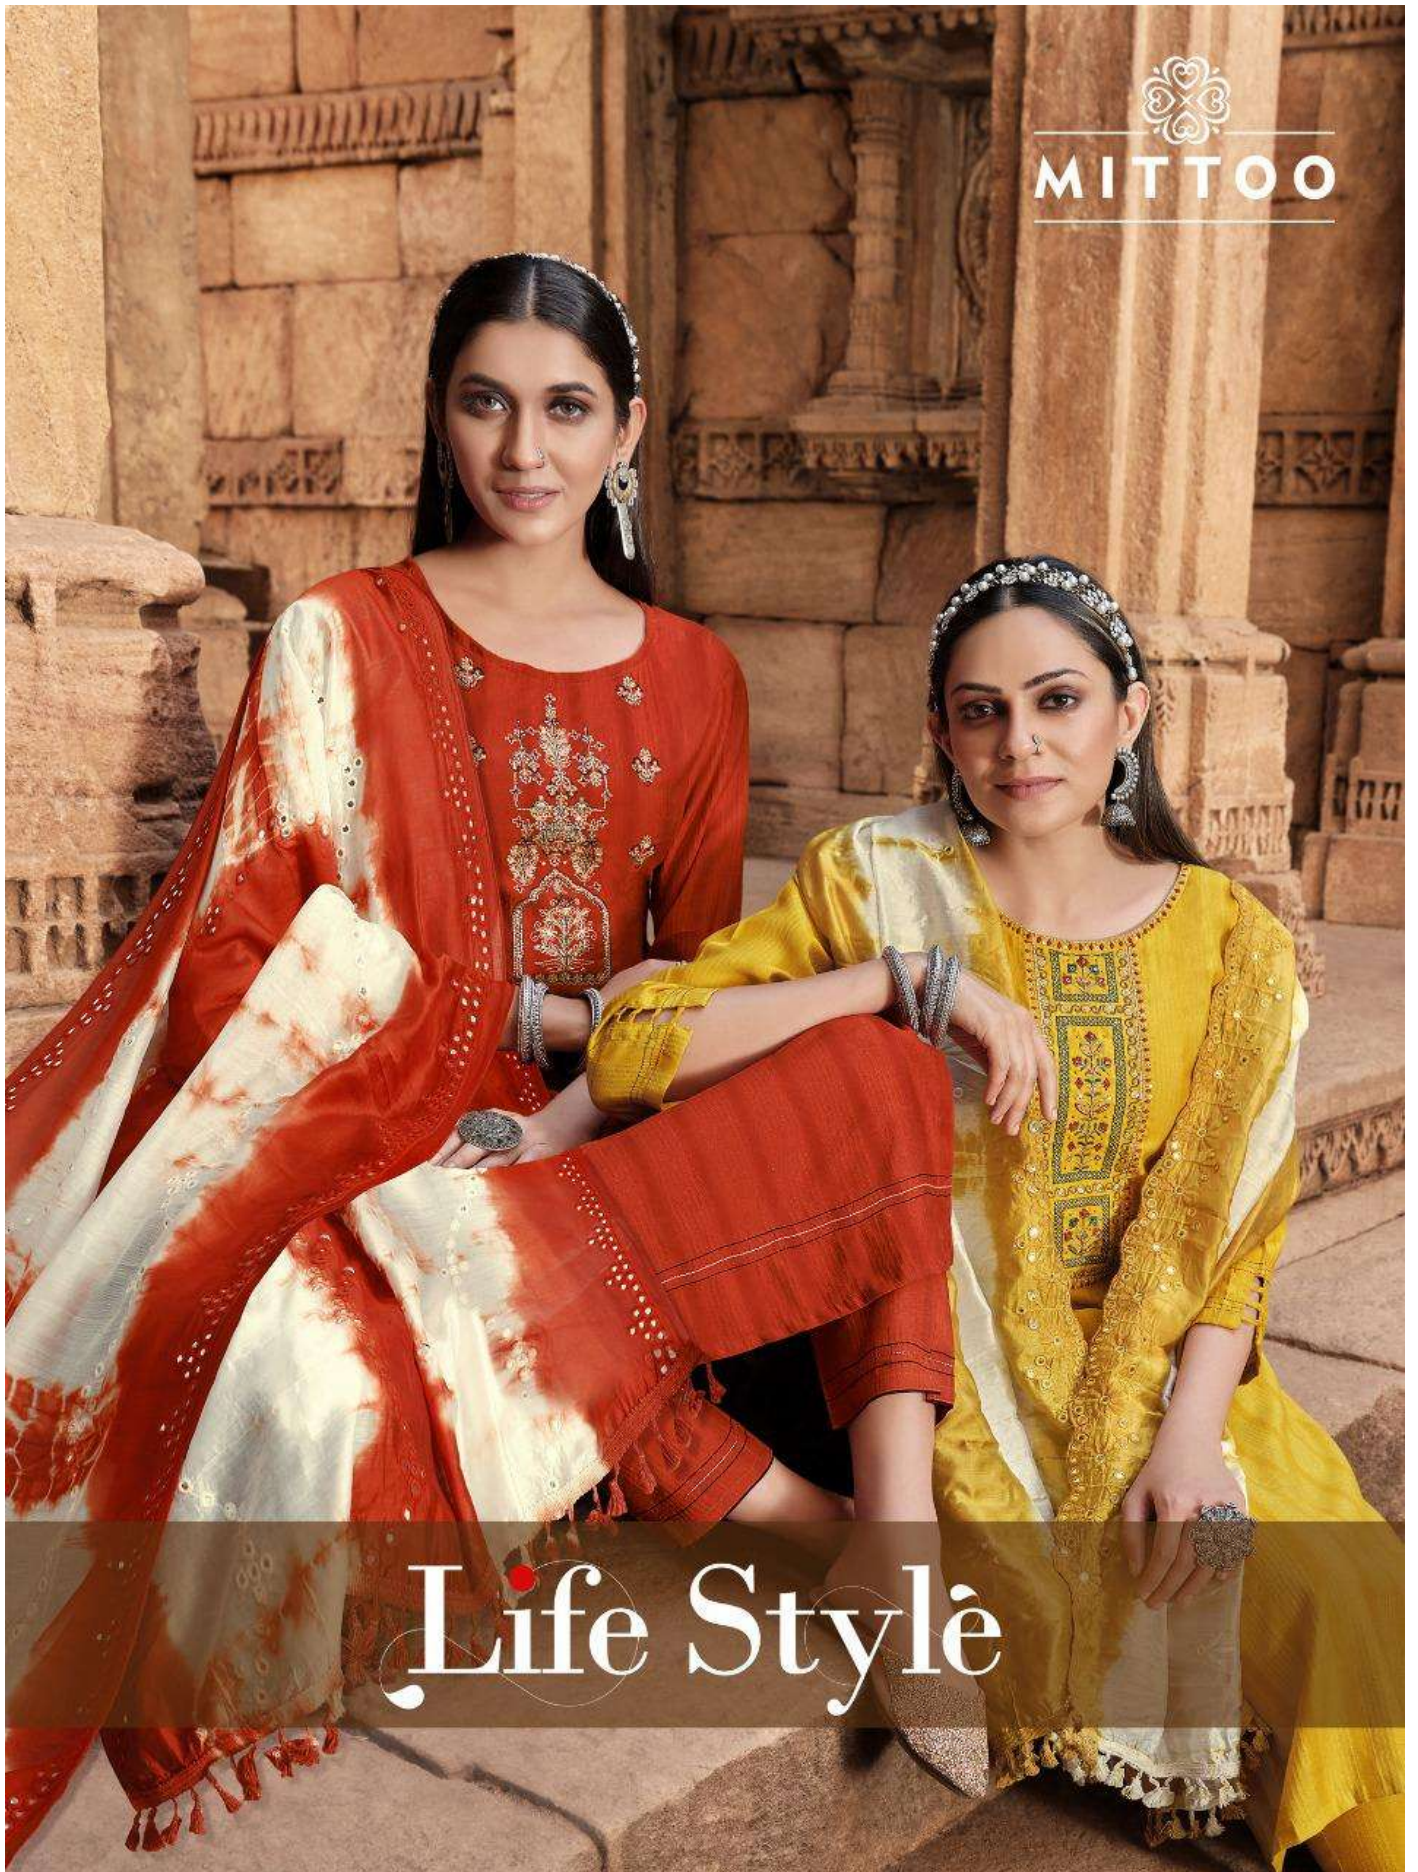

MITTOO

Life Stylè

MITTOO

7007

From modern floral bouquets to crisp, summery blooms, this season's crop of sensuous floral will leave you wanting for more.

MITTOO

7008

MITTOO

7009

MITTOO

7010

The season's newest silhouettes are all set to transform you into the goddess you wish to be.

MITTOO

7011

Indulge in the hue royalty this season and envelope yourself in luscious shades and contemporary designs.