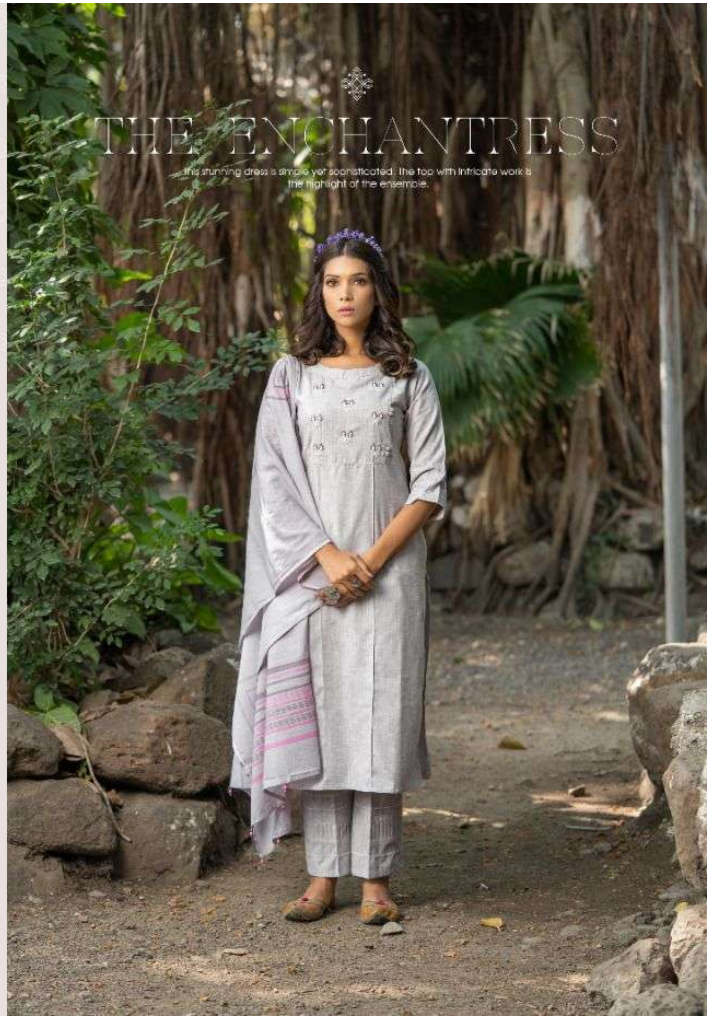

THE ENCHANTRESS