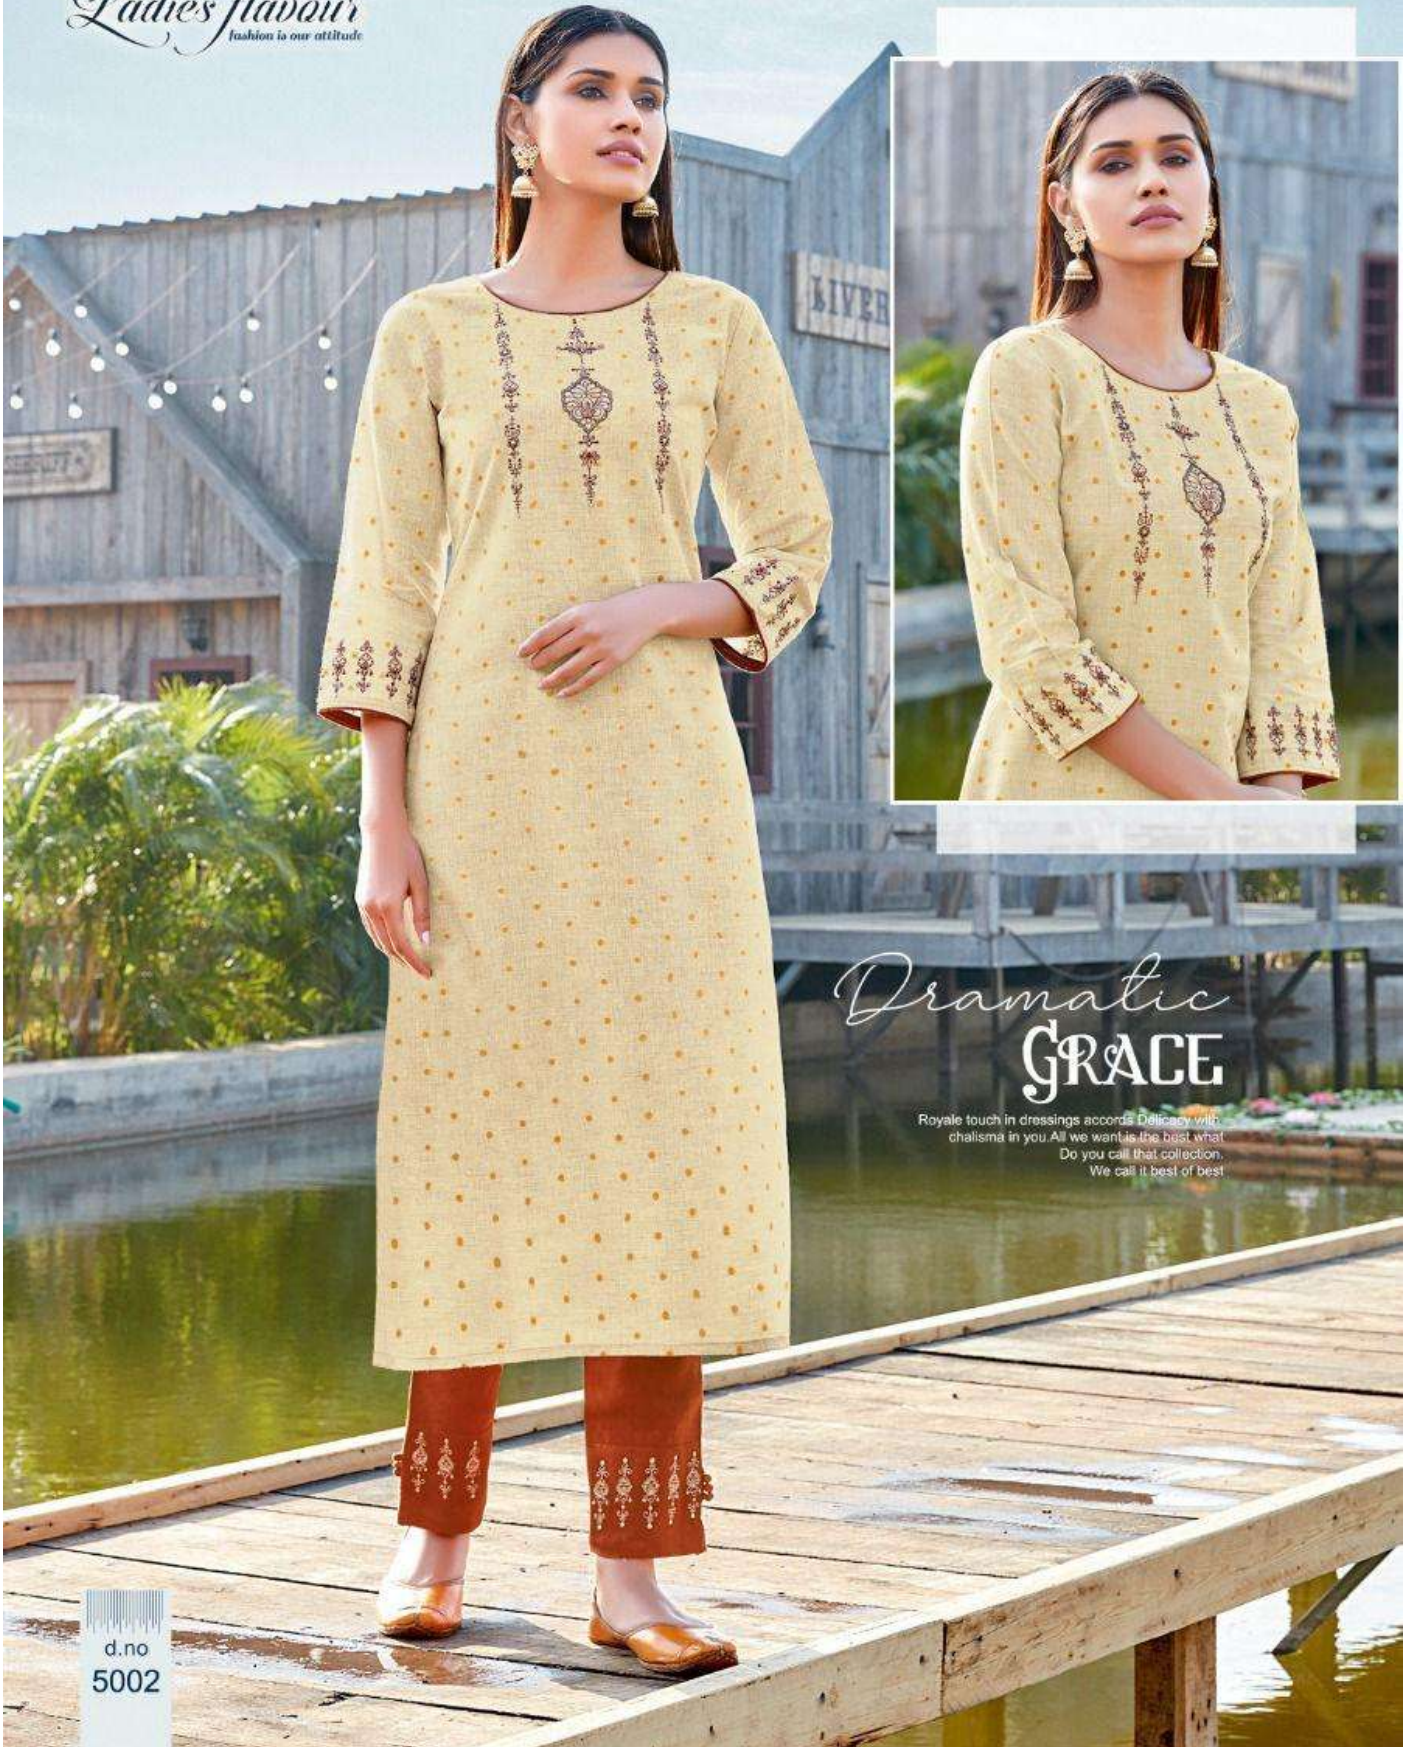

Ladies Flavour®
fashion is our attitude

Safari

Ladies Flavour®
fashion is our attitude

d.no
5001

Wondrous
CREATION

Fashion is a language some know it,
some learn it, some never will like an instinst.

Ladies Flavour[®]
fashion is our attitude