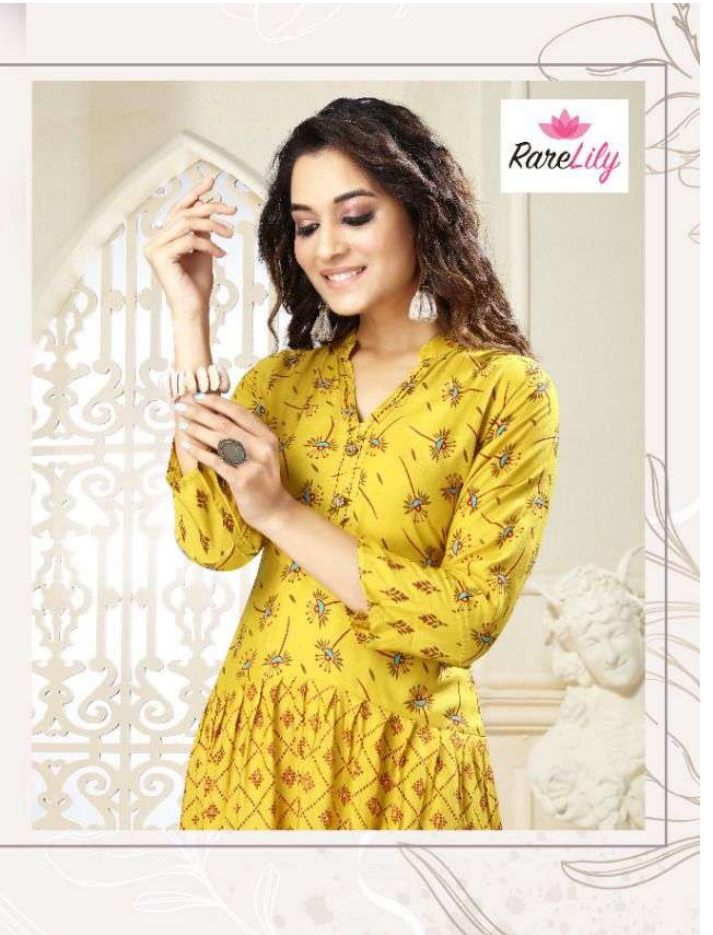

RareLily®

kiara

L	
XL	
XXL	
3XL	

01

RareLily

Scarlet

W o m a n.....
Set yourself apart in this exclusive
cambic design with opulent
motifs that lend a fresh take
to autumnal dressing

RareLily®

kiara

L	
XL	
XXL	
3XL	