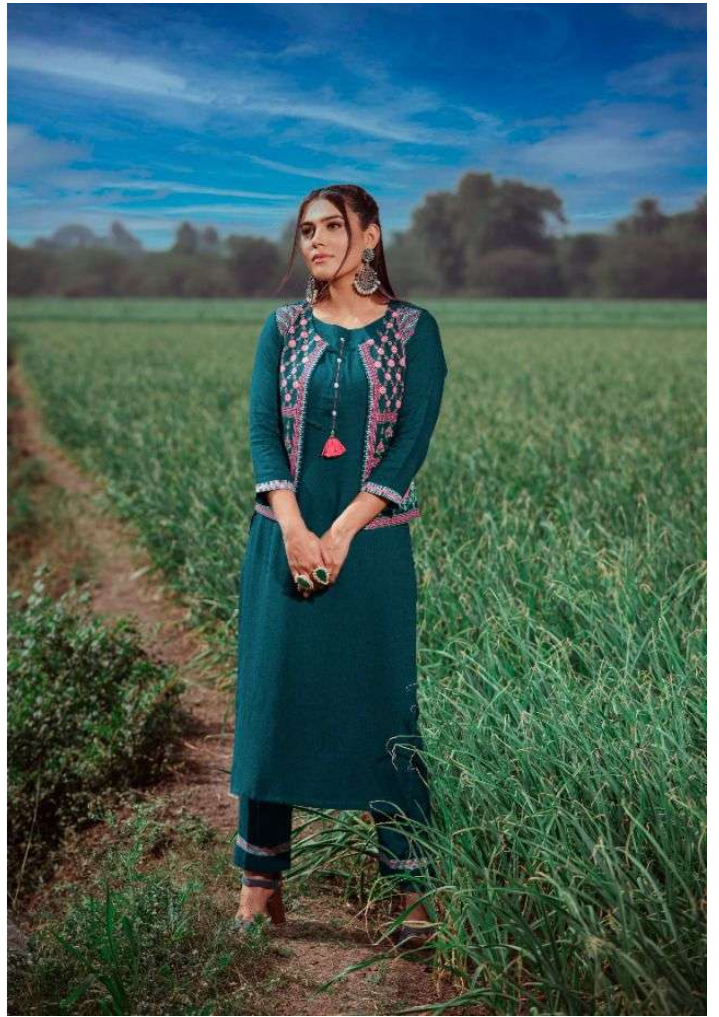

psyna®

Magical My Story

PUNJABI RUDI
1001