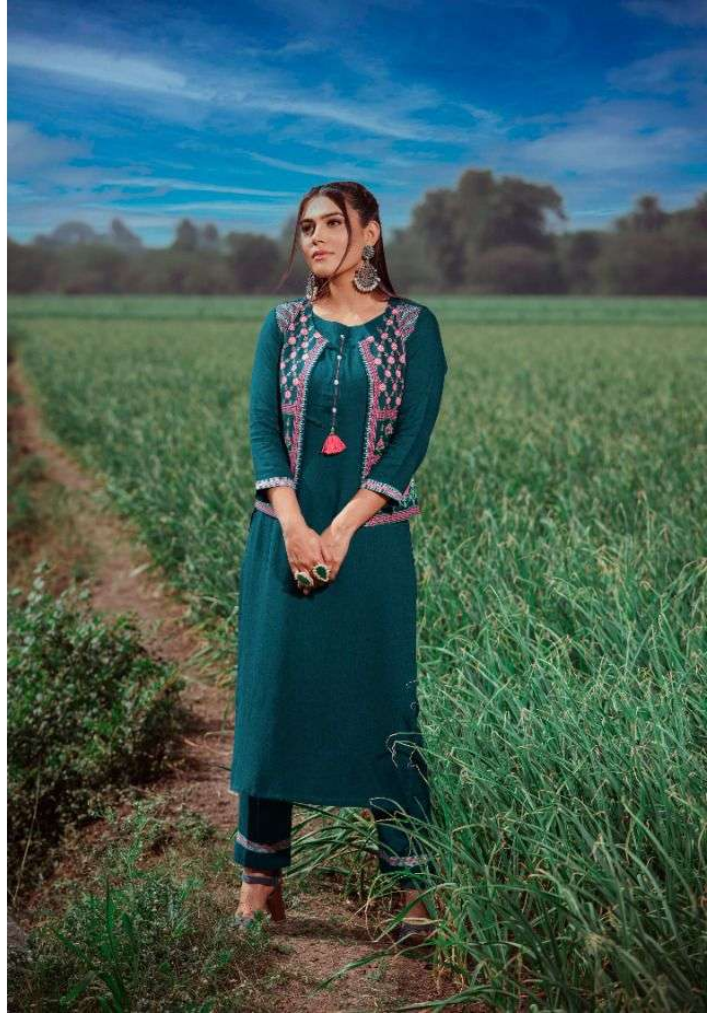

psyna®

Magical My Story

PUNJABI RUDI
1001