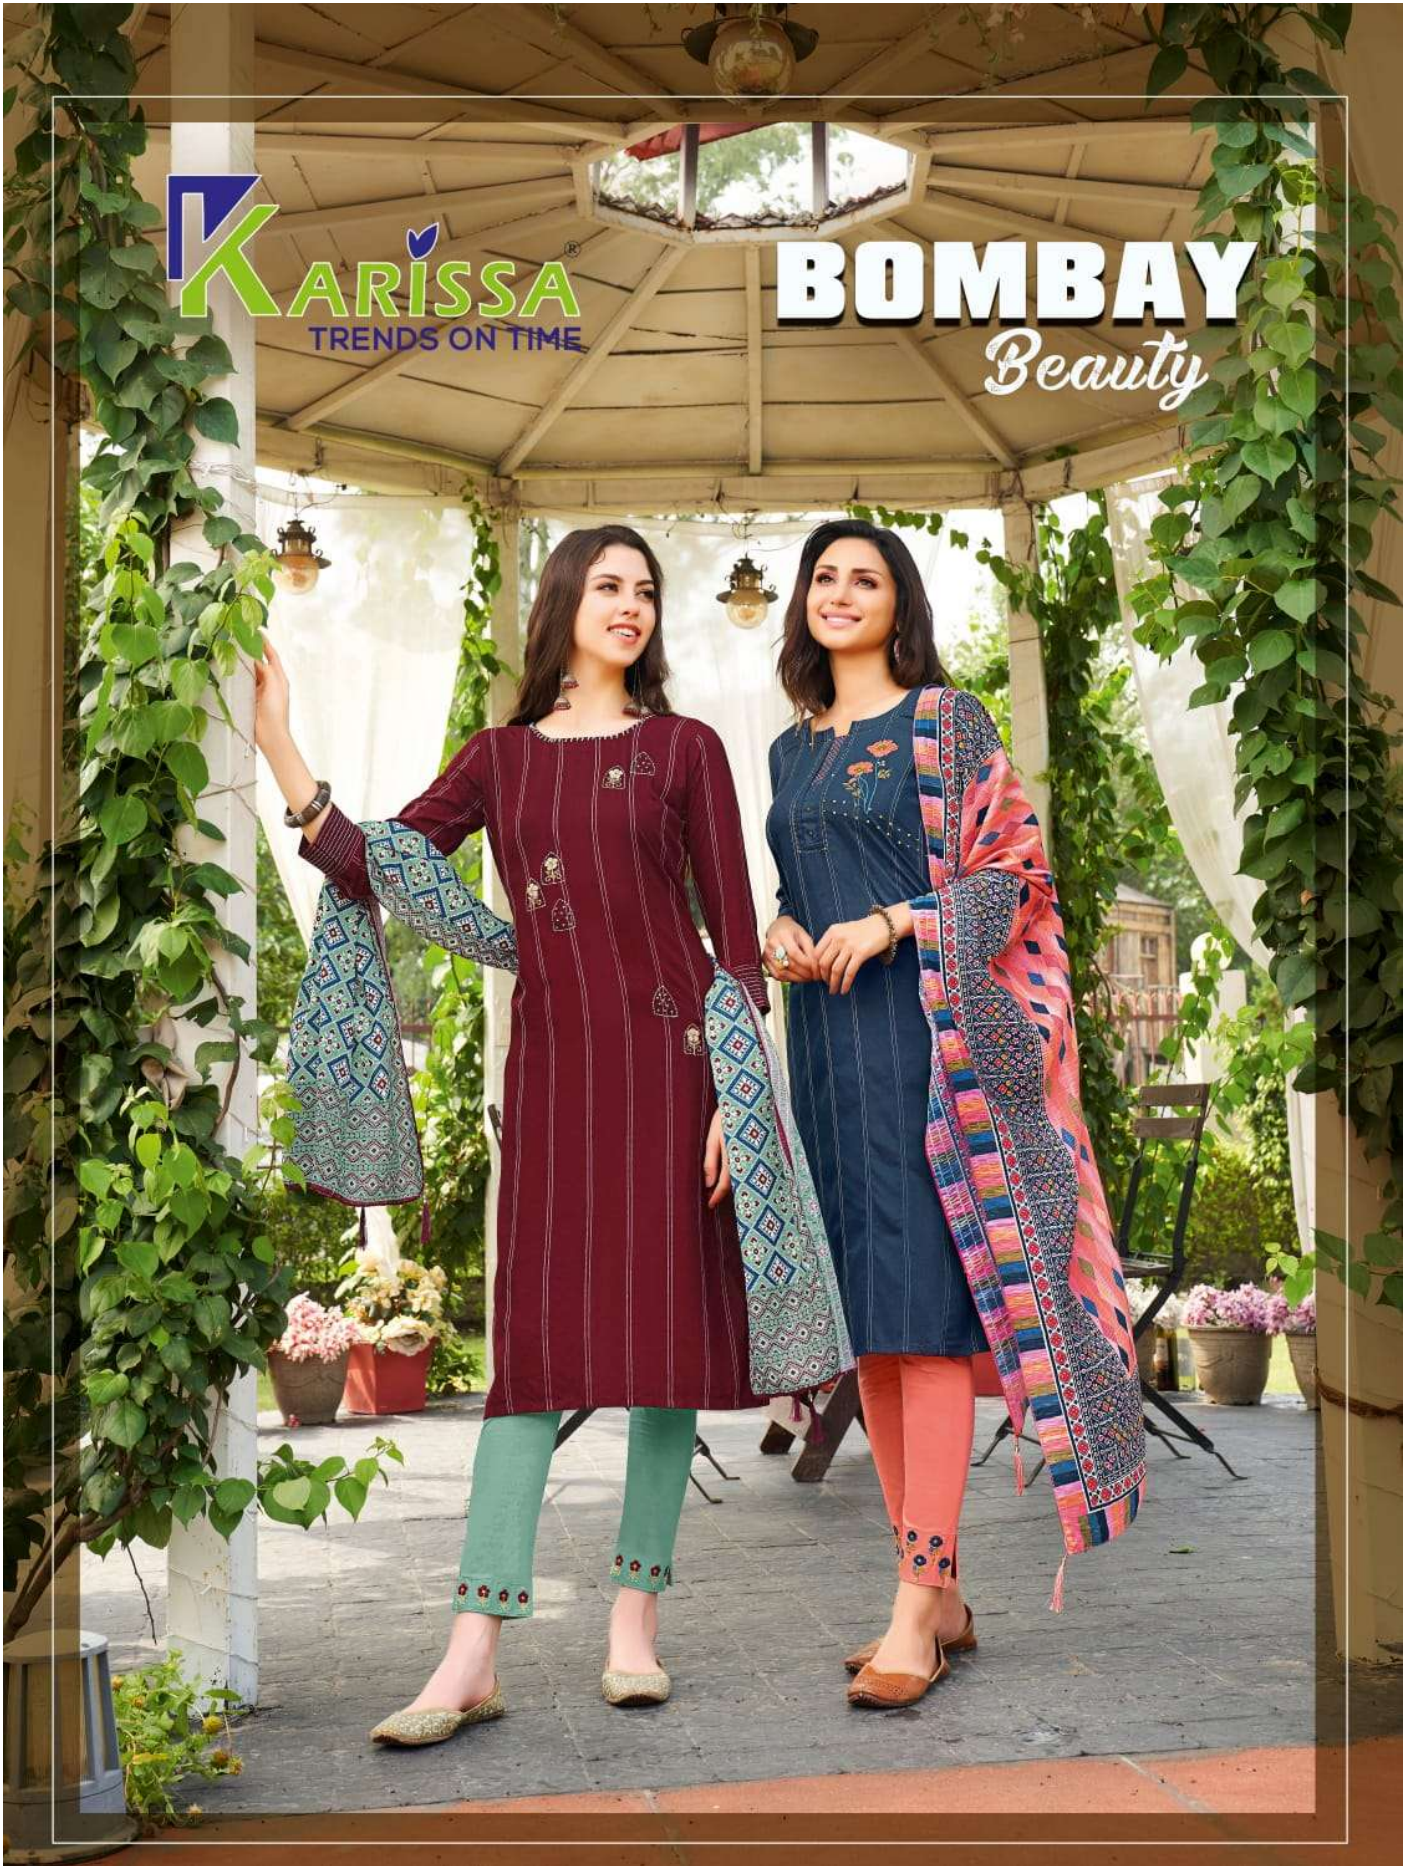

KARRISSA
TRENDS ON TIME

BOMBAY
Beauty

KARISSA[®]
TRENDS ON TIME

1001

KARISSA[®]
TRENDS ON TIME

KARISSA
TRENDS ON TIME

1002

Inspired from a century

This is one of our most luxuriously detailed creations.
Coupled with an exquisite embroidery.
It swings easily from daytime chic to night time glamour.

KARISSA
TRENDS ON TIME

1003

KARISSA
TRENDS ON TIME

1004