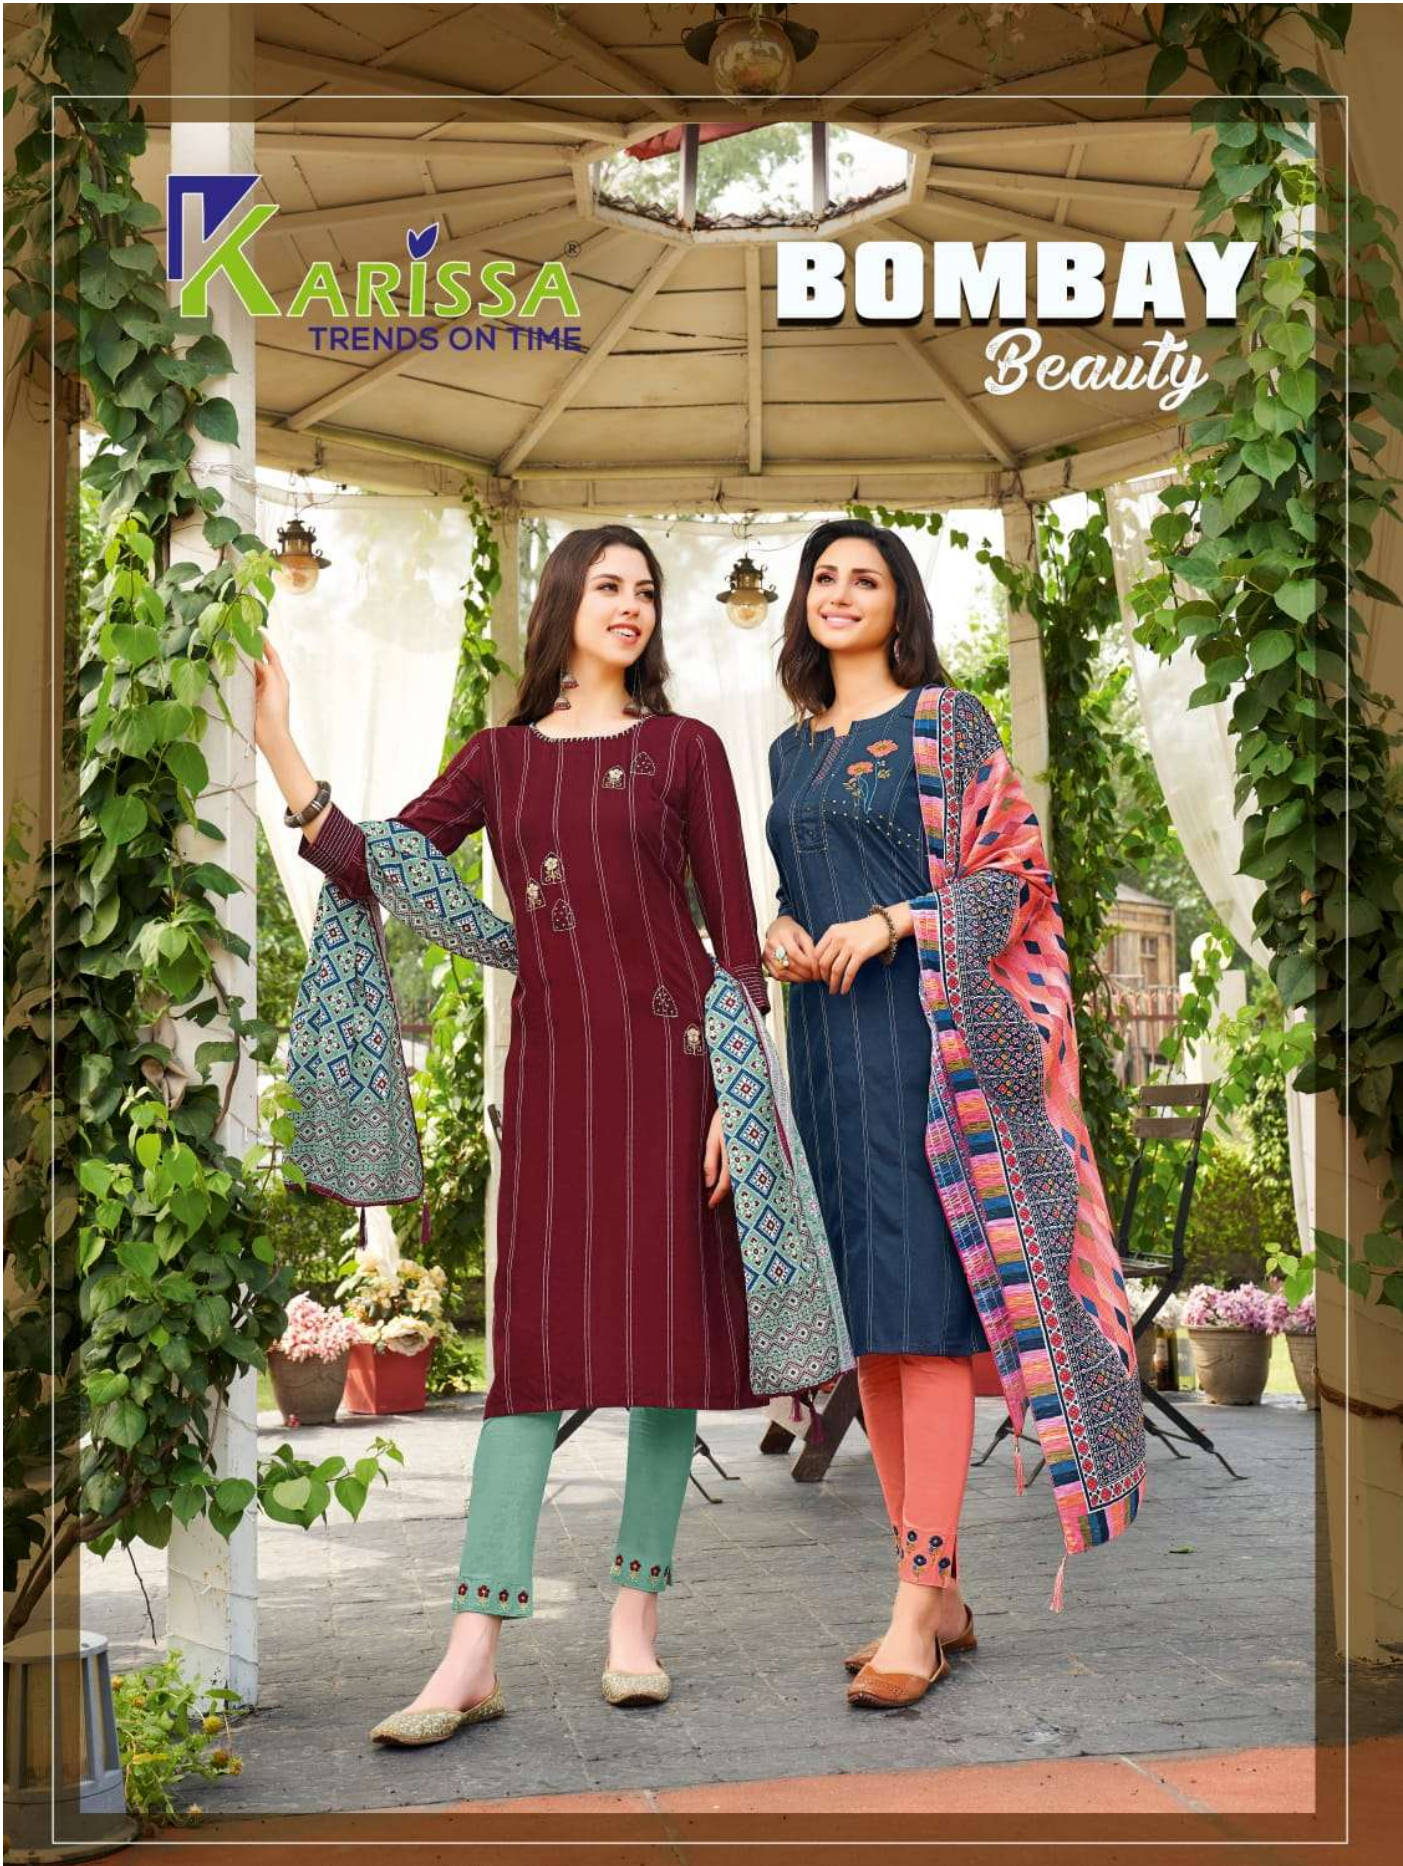

KARRISSA
TRENDS ON TIME

BOMBAY
Beauty

KARISSA®
TRENDS ON TIME

1001

KARISSA[®]
TRENDS ON TIME

KARISSA
TRENDS ON TIME

1002

Inspired from a century

This is one of our most luxuriously detailed creations.
Coupled with an exquisite embroidery.
It swings easily from daytime chic to night time glamour.

KARISSA
TRENDS ON TIME

1003

KARISSA
TRENDS ON TIME

1004