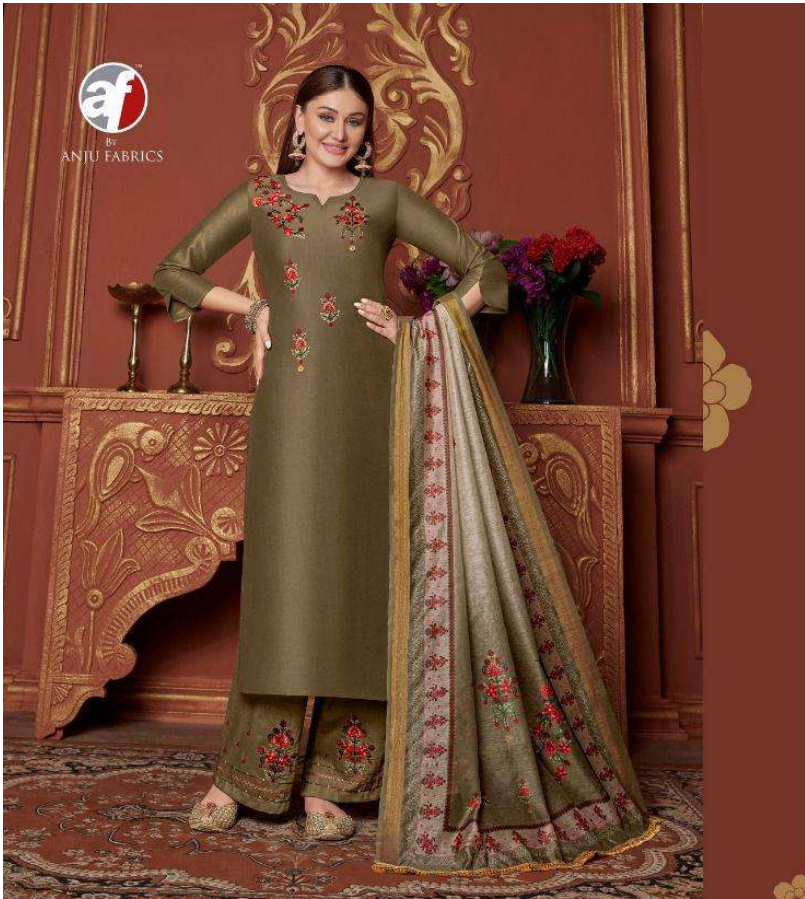

STAY
BEAUTIFUL

in order to be irreplaceable, one
must always be different

5402 | Divine beauty

STAY
BEAUTIFUL

in order to be irreplaceable, one
must always be different

5403 | Green like gold

af
BY
ANJU FABRICS

5401 | A Complete ensemble piece

A promotional graphic for Anju Fabrics. It features a close-up of the woman's face and upper torso in the maroon outfit, and a detail shot of the pants and shawl hem. The brand logo 'af' and 'BY ANJU FABRICS' are in the top right. The product code '5401' and the tagline 'A Complete ensemble piece' are in the bottom right, next to a small red fabric swatch.