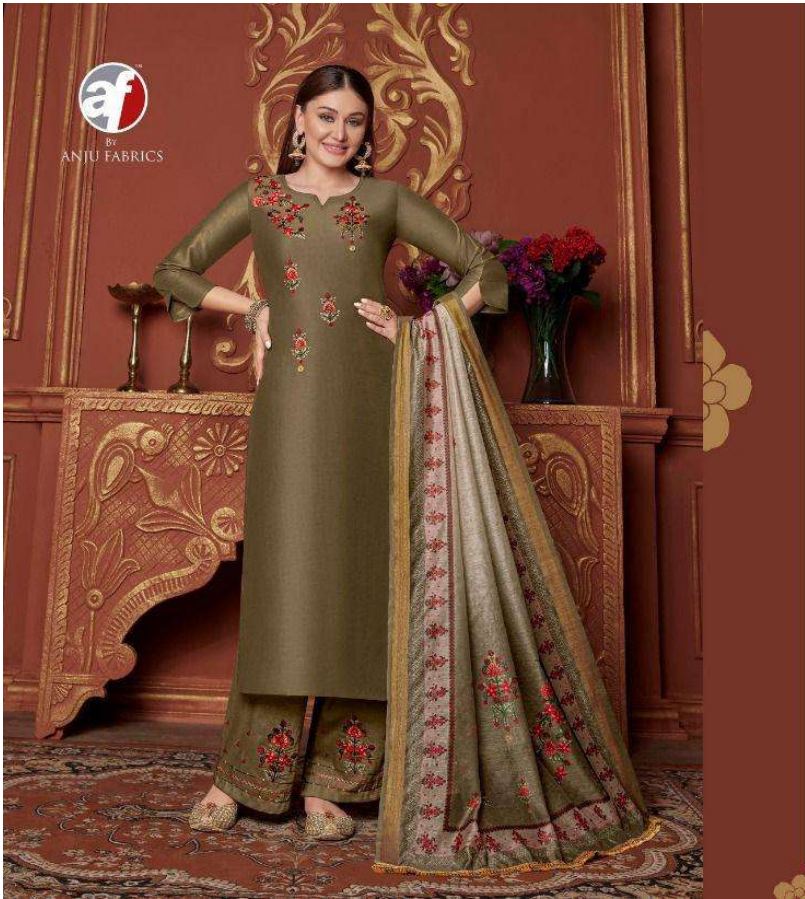

STAY
BEAUTIFUL

in order to be irreplaceable, one
must always be different

5402 | Divine beauty

STAY
BEAUTIFUL

in order to be irreplaceable, one
must always be different

 5403 | Glitter like gold

af
BY
ANJU FABRICS

5401 | A Complete ensemble piece

This block contains two smaller images: a close-up of the woman's face and upper torso, and a detail shot of the lower half of the outfit showing the pants and shawl hem. The background is a solid dark maroon color. The brand logo 'af' and 'BY ANJU FABRICS' are in the top right. The product code '5401' and the tagline 'A Complete ensemble piece' are in the bottom right, next to a small red flower icon.